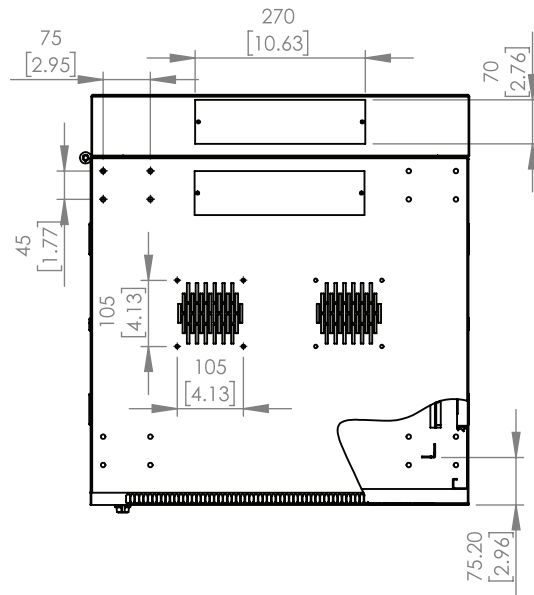

12U Hinged Wall-Mount Rack Enclosure

RK1224WALHM

mm
[in]