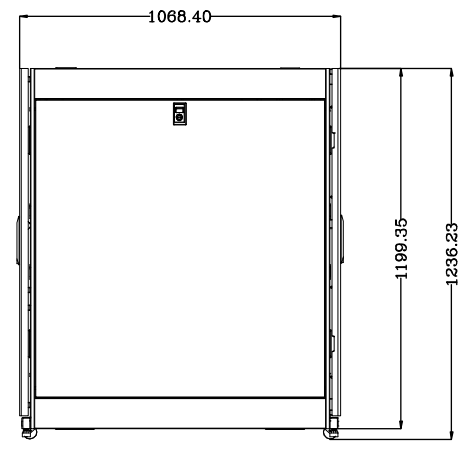

8 7 6 5 4 3 2 1

F
E
D
C
B
A

THIRD ANGLE PROJECTION

GENERAL NOTES

DIMENSIONS ARE IN MM - DO NOT SCALE
THIS DOCUMENT CONTAINS CONFIDENTIAL, PROPRIETARY INFORMATION THAT IS PROPERTY OF STARTECH.COM

PRODUCT ID	RK2537BKM
DESCRIPTION	25U Server Rack Cabinet - 4 Post Adjustable Depth 7-35" Locking Vented Mobile/Rolling Network/Data/IT Equipment Enclosure w/Casters/Hook & Loop
DO NOT SCALE	SHEET: 1 OF: 1
	UPLOAD DATE: 4/13/2021