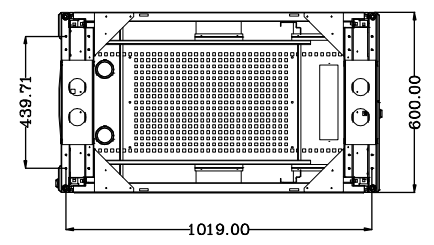

8 7 6 5 4 3 2 1

F
E
D
C
B
A

THIRD ANGLE PROJECTION

GENERAL NOTES

DIMENSIONS ARE IN MM - DO NOT SCALE
THIS DOCUMENT CONTAINS CONFIDENTIAL, PROPRIETARY INFORMATION THAT IS PROPERTY OF STARTECH.COM

PRODUCT ID	RK2537BKM
DESCRIPTION	25U Server Rack Cabinet - 4 Post Adjustable Depth 7-35" Locking Vented Mobile/Rolling Network/Data/IT Equipment Enclosure w/Casters/Hook & Loop
DO NOT SCALE	SHEET: 1 OF: 1
	UPLOAD DATE: 4/13/2021