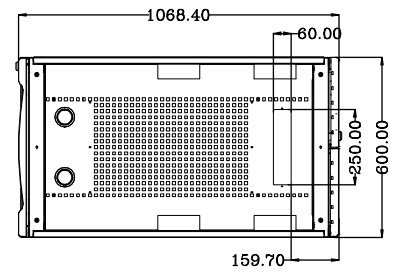

8 7 6 5 4 3 2 1

F
E
D
C
B
A

THIRD ANGLE PROJECTION

GENERAL NOTES

DIMENSIONS ARE IN MM - DO NOT SCALE
THIS DOCUMENT CONTAINS CONFIDENTIAL, PROPRIETARY INFORMATION THAT IS PROPERTY OF STARTECH.COM

PRODUCT ID	RK2537BKM
DESCRIPTION	25U Server Rack Cabinet - 4 Post Adjustable Depth 7-35" Locking Vented Mobile/Rolling Network/Data/IT Equipment Enclosure w/Casters/Hook & Loop
DO NOT SCALE	SHEET: 1 OF: 1
	UPLOAD DATE: 4/13/2021