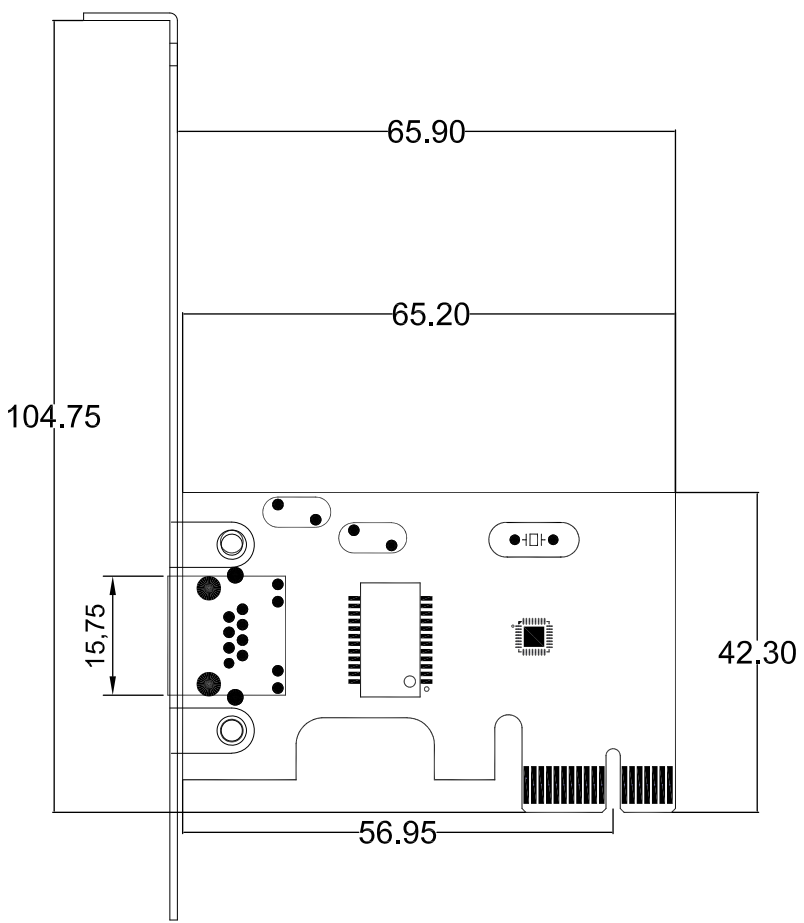

C

B

B

A

A

8 7 6 5 4 3 2 1

THIRD ANGLE PROJECTION

StarTech.com

GENERAL NOTES

DIMENSIONS ARE IN MM - DO NOT SCALE

THIS DOCUMENT CONTAINS CONFIDENTIAL, PROPRIETARY INFORMATION THAT IS PROPERTY OF STARTECH.COM

PRODUCT ID	ST1000SPEX2		
DESCRIPTION	1 Port PCI Express PCIe Gigabit Network Server Adapter NIC Card - Dual Profile		
DO NOT SCALE	SHEET: 1 OF: 1	UPLOAD DATE: 1/08/2026	