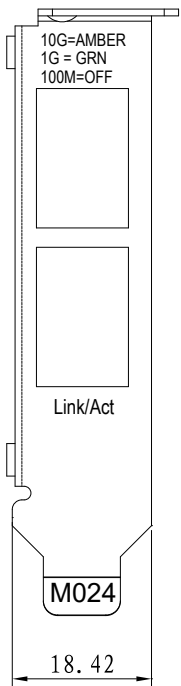

THIRD ANGLE PROJECTION

GENERAL NOTES

DIMENSIONS ARE IN MM - DO NOT SCALE

THIS DOCUMENT CONTAINS CONFIDENTIAL, PROPRIETARY INFORMATION THAT IS PROPERTY OF STARTECH.COM

PRODUCT ID	ST10GPEXNDPI (standard bracket)		
DESCRIPTION	Dual Port 10G PCIe Network Adapter Card		
DO NOT SCALE	SHEET: 1 OF 2	UPLOAD DATE: 11/20/2024	

8

7

6

5

4

3

2

1

D

C

B

A

THIRD ANGLE PROJECTION

GENERAL NOTES

DIMENSIONS ARE IN MM - DO NOT SCALE

THIS DOCUMENT CONTAINS CONFIDENTIAL, PROPRIETARY INFORMATION THAT IS PROPERTY OF STARTECH.COM