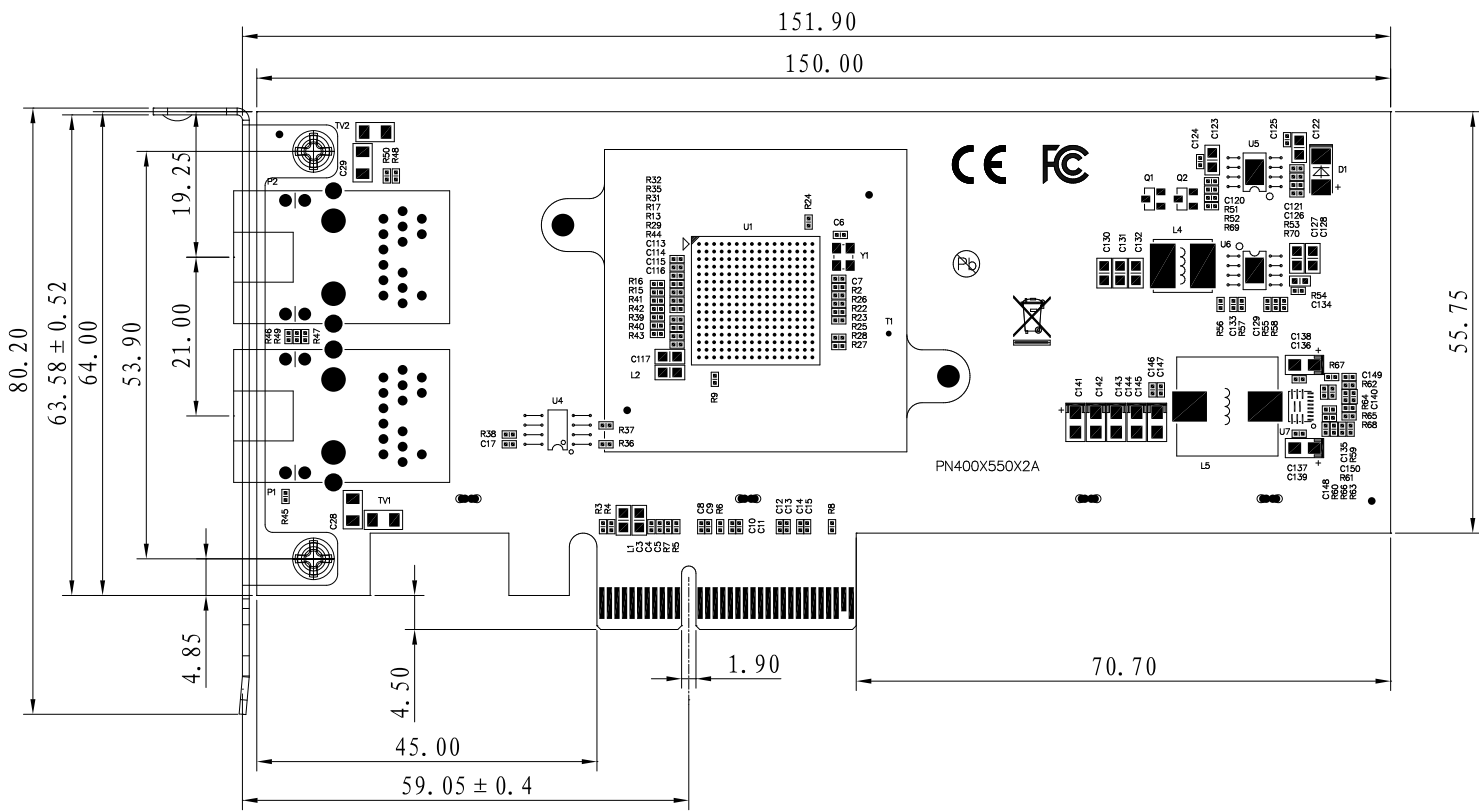

THIRD ANGLE PROJECTION

GENERAL NOTES

DIMENSIONS ARE IN MM - DO NOT SCALE

THIS DOCUMENT CONTAINS CONFIDENTIAL, PROPRIETARY INFORMATION THAT IS PROPERTY OF STARTECH.COM

PRODUCT ID	ST10GPEXNDPI (standard bracket)		
DESCRIPTION	Dual Port 10G PCIe Network Adapter Card		
DO NOT SCALE	SHEET: 1 OF 2	UPLOAD DATE: 11/20/2024	

D

C

B

A

THIRD ANGLE PROJECTION

GENERAL NOTES

DIMENSIONS ARE IN MM - DO NOT SCALE

THIS DOCUMENT CONTAINS CONFIDENTIAL, PROPRIETARY INFORMATION THAT IS PROPERTY OF STARTECH.COM

PRODUCT ID	ST10GPEXNDPI (low profile bracket)		
DESCRIPTION	Dual Port 10G PCIe Network Adapter Card		
DO NOT SCALE	SHEET: 2 OF: 2	UPLOAD DATE: 11/20/2024	

8

7

6

5

4

3

2