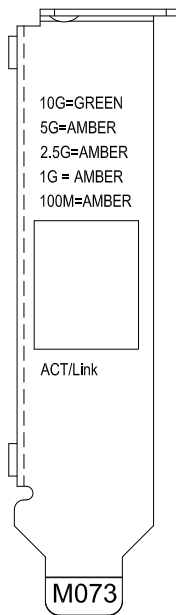

10G=GREEN  
 5G=AMBER  
 2.5G=AMBER  
 1G = AMBER  
 100M=AMBER

ACT/Link

M072

THIRD ANGLE PROJECTION

**GENERAL NOTES**

DIMENSIONS ARE IN MM - DO NOT SCALE  
 THIS DOCUMENT CONTAINS CONFIDENTIAL,  
 PROPRIETARY INFORMATION THAT IS  
 PROPERTY OF STARTECH.COM

PRODUCT ID	ST10GSPEXNB2 (standard bracket)		
DESCRIPTION	1-Port 10Gbps PCIe Network Adapter Card		
<b>DO NOT SCALE</b>	<b>SHEET: 1 OF 2</b>	<b>UPLOAD DATE: 4/20/2026</b>	

THIRD ANGLE PROJECTION

**GENERAL NOTES**

DIMENSIONS ARE IN MM - DO NOT SCALE

THIS DOCUMENT CONTAINS CONFIDENTIAL,  
PROPRIETARY INFORMATION THAT IS  
PROPERTY OF STARTECH.COM

**StarTech.com**

PRODUCT ID	ST10GSPEXNB2 (low profile bracket)		
DESCRIPTION	1-Port 10Gbps PCIe Network Adapter Card		
<b>DO NOT SCALE</b>	<b>SHEET: 2 OF: 2</b>	<b>UPLOAD DATE: 4/20/2026</b>	