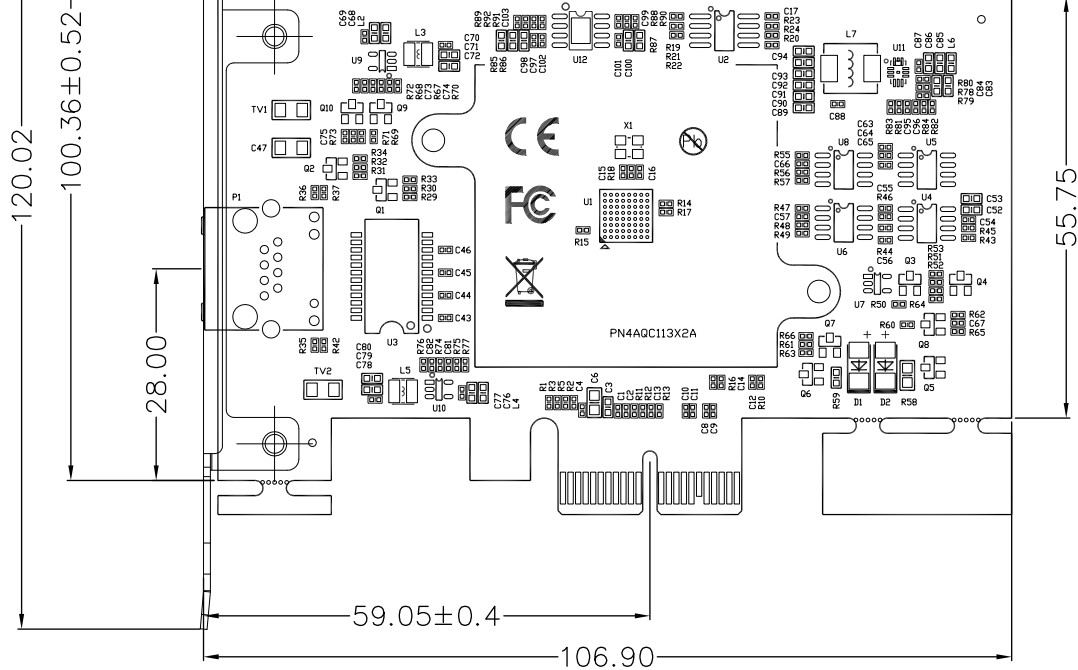

10G=GREEN  
 5G=AMBER  
 2.5G=AMBER  
 1G = AMBER  
 100M=AMBER

ACT/Link

M072

THIRD ANGLE PROJECTION

**GENERAL NOTES**

DIMENSIONS ARE IN MM - DO NOT SCALE  
 THIS DOCUMENT CONTAINS CONFIDENTIAL,  
 PROPRIETARY INFORMATION THAT IS  
 PROPERTY OF STARTECH.COM

PRODUCT ID	ST10GSPEXNB2 (standard bracket)		
DESCRIPTION	1-Port 10Gbps PCIe Network Adapter Card		
<b>DO NOT SCALE</b>	<b>SHEET: 1 OF 2</b>	<b>UPLOAD DATE: 4/20/2026</b>	

THIRD ANGLE PROJECTION

**GENERAL NOTES**

DIMENSIONS ARE IN MM - DO NOT SCALE

THIS DOCUMENT CONTAINS CONFIDENTIAL,  
PROPRIETARY INFORMATION THAT IS  
PROPERTY OF STARTECH.COM

**StarTech.com**

PRODUCT ID	ST10GSPEXNB2 (low profile bracket)		
DESCRIPTION	1-Port 10Gbps PCIe Network Adapter Card		
<b>DO NOT SCALE</b>	<b>SHEET: 2 OF: 2</b>	<b>UPLOAD DATE: 4/20/2026</b>	