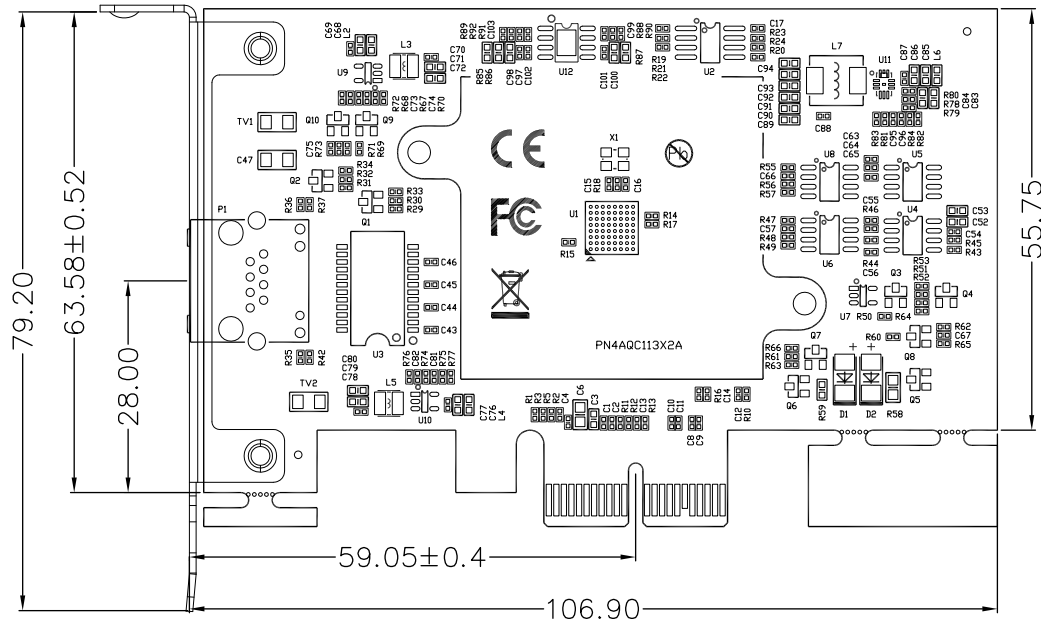

10G=GREEN  
 5G=AMBER  
 2.5G=AMBER  
 1G = AMBER  
 100M=AMBER

ACT/Link

M072

THIRD ANGLE PROJECTION

**GENERAL NOTES**

DIMENSIONS ARE IN MM - DO NOT SCALE  
 THIS DOCUMENT CONTAINS CONFIDENTIAL,  
 PROPRIETARY INFORMATION THAT IS  
 PROPERTY OF STARTECH.COM

PRODUCT ID	ST10GSPEXNB2 (standard bracket)		
DESCRIPTION	1-Port 10Gbps PCIe Network Adapter Card		
<b>DO NOT SCALE</b>	<b>SHEET: 1 OF 2</b>	<b>UPLOAD DATE: 4/20/2026</b>	

THIRD ANGLE PROJECTION

**GENERAL NOTES**

DIMENSIONS ARE IN MM - DO NOT SCALE

THIS DOCUMENT CONTAINS CONFIDENTIAL,  
PROPRIETARY INFORMATION THAT IS  
PROPERTY OF STARTECH.COM

**StarTech.com**

PRODUCT ID	ST10GSPEXNB2 (low profile bracket)		
DESCRIPTION	1-Port 10Gbps PCIe Network Adapter Card		
<b>DO NOT SCALE</b>	<b>SHEET: 2 OF: 2</b>	<b>UPLOAD DATE: 4/20/2026</b>	