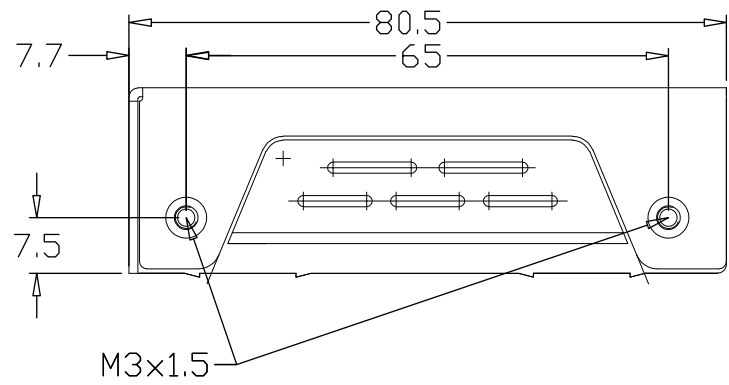

8 7 6 5 4 3 2 1

F  
E  
D  
C  
B  
A

THIRD ANGLE PROJECTION

# StarTech.com

**GENERAL NOTES**

DIMENSIONS ARE IN MM - DO NOT SCALE  
THIS DOCUMENT CONTAINS CONFIDENTIAL,  
PROPRIETARY INFORMATION THAT IS  
PROPERTY OF STARTECH.COM

PRODUCT ID	ST121HDBTPW - Receiver		
DESCRIPTION	HDMI over CAT5e HDBaseT Extender - 4K - TAA		
<b>DO NOT SCALE</b>	<b>SHEET: 1 OF 2</b>	<b>UPLOAD DATE: 12/11/2024</b>	

# StarTech.com

**GENERAL NOTES**

DIMENSIONS ARE IN MM - DO NOT SCALE  
THIS DOCUMENT CONTAINS CONFIDENTIAL,  
PROPRIETARY INFORMATION THAT IS  
PROPERTY OF STARTECH.COM

PRODUCT ID	ST121HDBTPW - Transmitter		
DESCRIPTION	HDMI over CAT5e HDBaseT Extender - 4K - TAA		
<b>DO NOT SCALE</b>	<b>SHEET: 2 OF 2</b>	<b>UPLOAD DATE: 12/11/2024</b>	