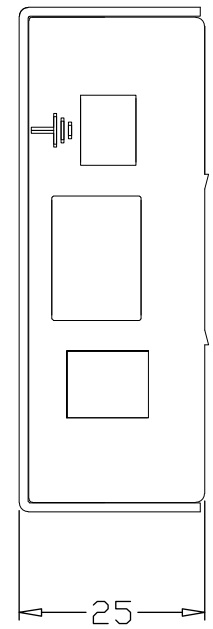

8 7 6 5 4 3 2 1

F  
E  
D  
C  
B  
A

THIRD ANGLE PROJECTION

# StarTech.com

**GENERAL NOTES**

DIMENSIONS ARE IN MM - DO NOT SCALE  
THIS DOCUMENT CONTAINS CONFIDENTIAL,  
PROPRIETARY INFORMATION THAT IS  
PROPERTY OF STARTECH.COM

PRODUCT ID	ST121HDBTPW - Receiver		
DESCRIPTION	HDMI over CAT5e HDBaseT Extender - 4K - TAA		
<b>DO NOT SCALE</b>	<b>SHEET: 1 OF 2</b>	<b>UPLOAD DATE: 12/11/2024</b>	

# StarTech.com

**GENERAL NOTES**

DIMENSIONS ARE IN MM - DO NOT SCALE  
THIS DOCUMENT CONTAINS CONFIDENTIAL,  
PROPRIETARY INFORMATION THAT IS  
PROPERTY OF STARTECH.COM

PRODUCT ID	ST121HDBTPW - Transmitter		
DESCRIPTION	HDMI over CAT5e HDBaseT Extender - 4K - TAA		
<b>DO NOT SCALE</b>	<b>SHEET: 2 OF 2</b>	<b>UPLOAD DATE: 12/11/2024</b>	