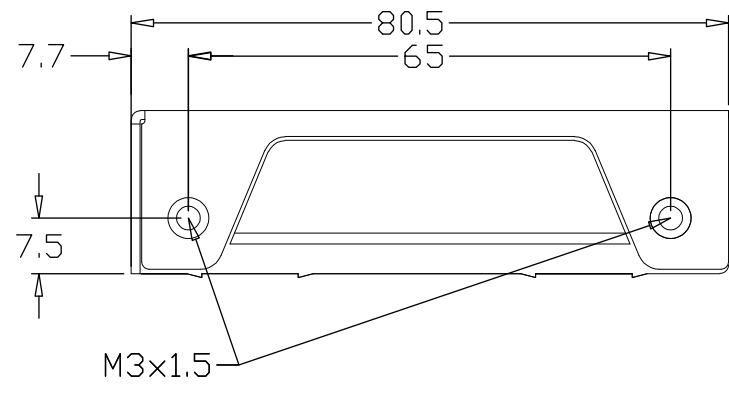

8 7 6 5 4 3 2 1

F
E
D
C
B
A

THIRD ANGLE PROJECTION

StarTech.com

GENERAL NOTES

DIMENSIONS ARE IN MM - DO NOT SCALE
THIS DOCUMENT CONTAINS CONFIDENTIAL,
PROPRIETARY INFORMATION THAT IS
PROPERTY OF STARTECH.COM

PRODUCT ID	ST121HDBTPW - Transmitter		
DESCRIPTION	HDMI over CAT5e HDBaseT Extender - 4K - TAA		
DO NOT SCALE	SHEET: 2 OF 2	UPLOAD DATE: 12/11/2024	

8 7 6 5 4 3 2 1