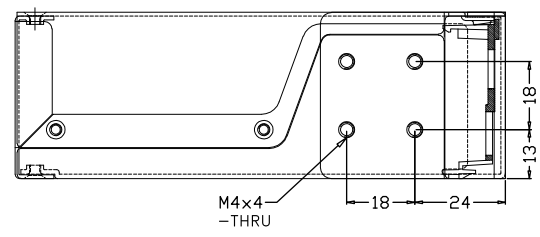

8 7 6 5 4 3 2 1

F
E
D
C
B
A

THIRD ANGLE PROJECTION

GENERAL NOTES

DIMENSIONS ARE IN MM - DO NOT SCALE
THIS DOCUMENT CONTAINS CONFIDENTIAL, PROPRIETARY INFORMATION THAT IS PROPERTY OF STARTECH.COM

PRODUCT ID	ST124HDMI2		
DESCRIPTION	4-port HDMI splitter and signal amplifier - TAA		
DO NOT SCALE	SHEET: 1 OF: 1	UPLOAD DATE: 11/27/2025	