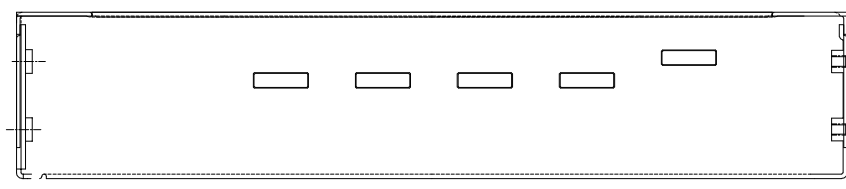

8 7 6 5 4 3 2 1

F
E
D
C
B
A

THIRD ANGLE PROJECTION

GENERAL NOTES

DIMENSIONS ARE IN MM - DO NOT SCALE
THIS DOCUMENT CONTAINS CONFIDENTIAL, PROPRIETARY INFORMATION THAT IS PROPERTY OF STARTECH.COM

PRODUCT ID	ST124HDMI2		
DESCRIPTION	4-port HDMI splitter and signal amplifier - TAA		
DO NOT SCALE	SHEET: 1 OF: 1	UPLOAD DATE: 11/27/2025	