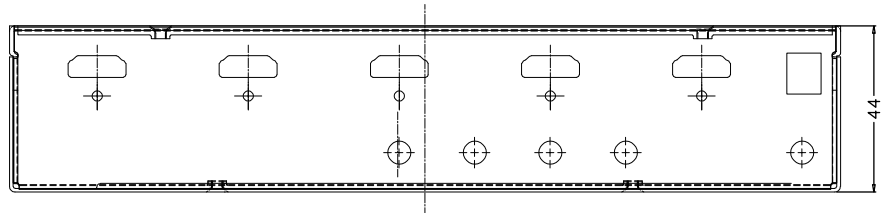

8 7 6 5 4 3 2 1

F
E
D
C
B
A

THIRD ANGLE PROJECTION

GENERAL NOTES

DIMENSIONS ARE IN MM - DO NOT SCALE
THIS DOCUMENT CONTAINS CONFIDENTIAL, PROPRIETARY INFORMATION THAT IS PROPERTY OF STARTECH.COM

PRODUCT ID	ST124HDMI2		
DESCRIPTION	4-port HDMI splitter and signal amplifier - TAA		
DO NOT SCALE	SHEET: 1 OF: 1	UPLOAD DATE: 11/27/2025	