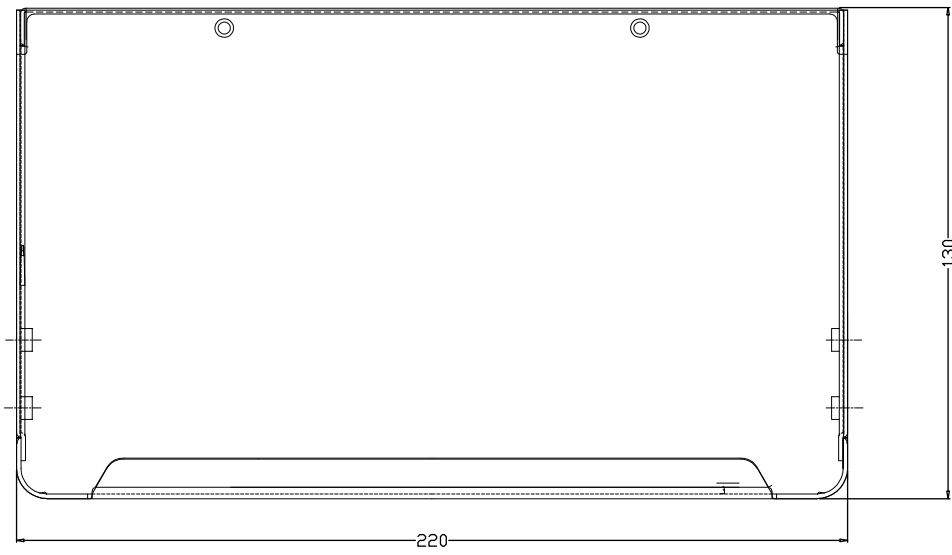

8 7 6 5 4 3 2 1

F
E
D
C
B
A

THIRD ANGLE PROJECTION

GENERAL NOTES

DIMENSIONS ARE IN MM - DO NOT SCALE
THIS DOCUMENT CONTAINS CONFIDENTIAL, PROPRIETARY INFORMATION THAT IS PROPERTY OF STARTECH.COM

PRODUCT ID	ST124HDMI2		
DESCRIPTION	4-port HDMI splitter and signal amplifier - TAA		
DO NOT SCALE	SHEET: 1 OF: 1	UPLOAD DATE: 11/27/2025	

8 7 6 5 4 3 2 1