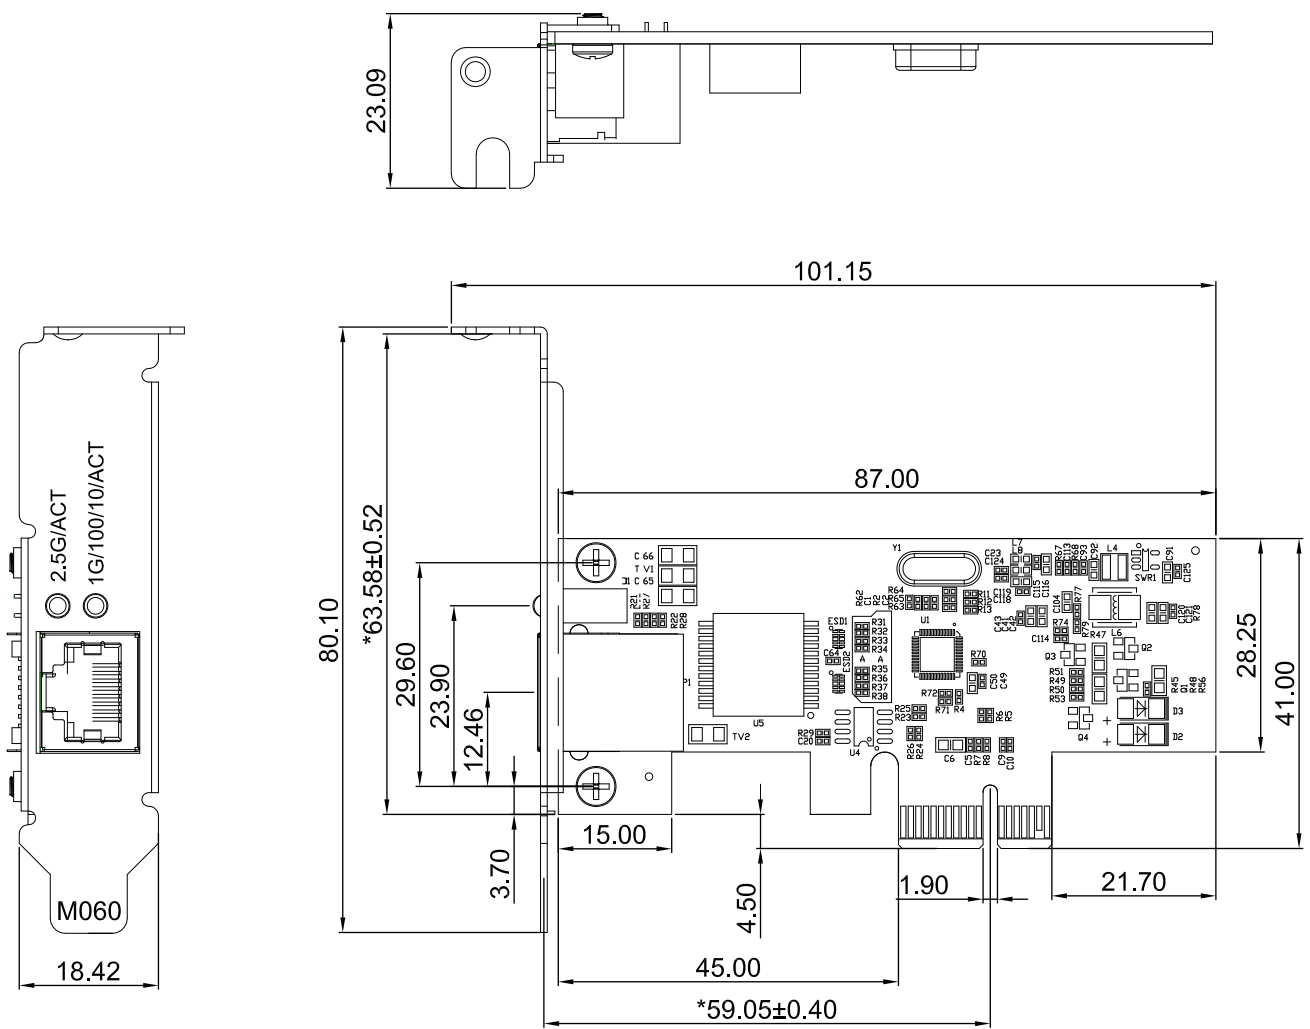

E

D

C

B

A

THIRD ANGLE PROJECTION

GENERAL NOTES

DIMENSIONS ARE IN MM - DO NOT SCALE

THIS DOCUMENT CONTAINS CONFIDENTIAL, PROPRIETARY INFORMATION THAT IS PROPERTY OF STARTECH.COM

PRODUCT ID	ST2GPEX (standard bracket)		
DESCRIPTION	2.5Gbps 2.5GBASE-T PCIe Network Card		
DO NOT SCALE	SHEET: 1 OF 2	UPLOAD DATE: 3/19/2026	

8 7 6 5 4 3 2 1

THIRD ANGLE PROJECTION

GENERAL NOTES

DIMENSIONS ARE IN MM - DO NOT SCALE
 THIS DOCUMENT CONTAINS CONFIDENTIAL,
 PROPRIETARY INFORMATION THAT IS
 PROPERTY OF STARTECH.COM

PRODUCT ID	ST2GPEX (low-profile bracket)		
DESCRIPTION	2.5Gbps 2.5GBASE-T PCIe Network Card		
DO NOT SCALE	SHEET: 2 OF 2	UPLOAD DATE: 3/19/2026	