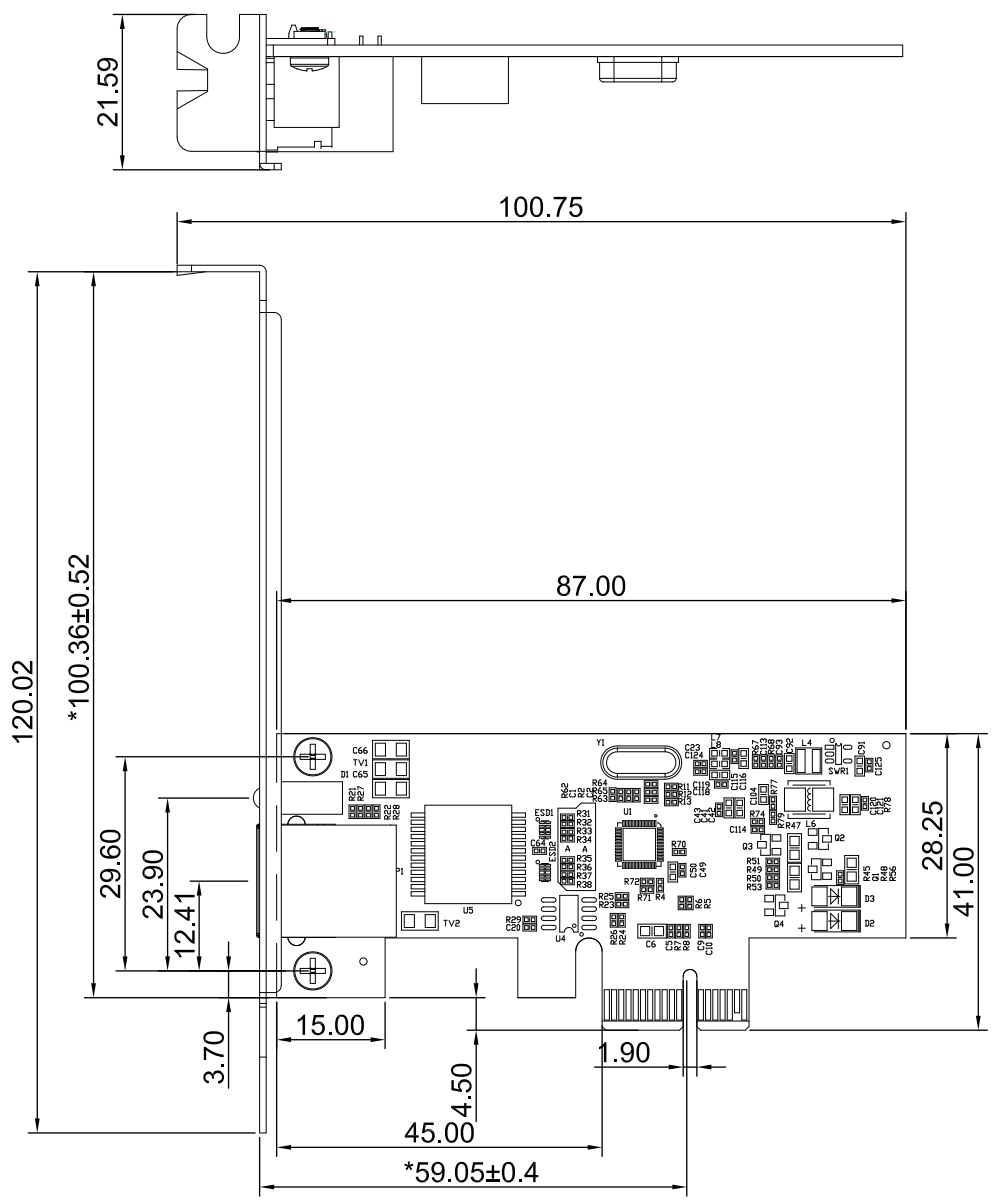

8 7 6 5 4 3 2 1

F

E

D

C

B

A

F

E

D

C

B

A

THIRD ANGLE PROJECTION

GENERAL NOTES

DIMENSIONS ARE IN MM - DO NOT SCALE

8 7 6 5 4 3 2 1

THIRD ANGLE PROJECTION

GENERAL NOTES

DIMENSIONS ARE IN MM - DO NOT SCALE
 THIS DOCUMENT CONTAINS CONFIDENTIAL,
 PROPRIETARY INFORMATION THAT IS
 PROPERTY OF STARTECH.COM

PRODUCT ID	ST2GPEX (low-profile bracket)		
DESCRIPTION	2.5Gbps 2.5GBASE-T PCIe Network Card		
DO NOT SCALE	SHEET: 2 OF 2	UPLOAD DATE: 3/19/2026	