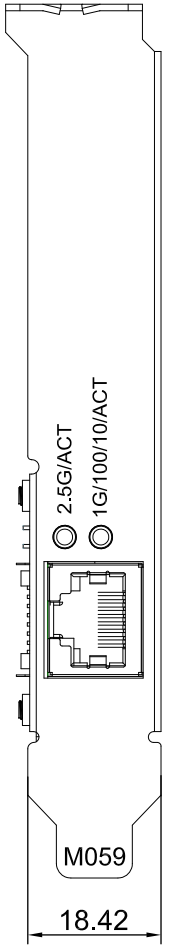

8 7 6 5 4 3 2 1

F

E

D

C

B

A

F

E

D

C

B

A

THIRD ANGLE PROJECTION

GENERAL NOTES

DIMENSIONS ARE IN MM - DO NOT SCALE

THIS DOCUMENT CONTAINS CONFIDENTIAL, PROPRIETARY INFORMATION THAT IS PROPERTY OF STARTECH.COM

PRODUCT ID	ST2GPEX (standard bracket)		
DESCRIPTION	2.5Gbps 2.5GBASE-T PCIe Network Card		
DO NOT SCALE	SHEET: 1 OF 2	UPLOAD DATE: 3/19/2026	

8 7 6 5 4 3 2 1

THIRD ANGLE PROJECTION

GENERAL NOTES

DIMENSIONS ARE IN MM - DO NOT SCALE
 THIS DOCUMENT CONTAINS CONFIDENTIAL,
 PROPRIETARY INFORMATION THAT IS
 PROPERTY OF STARTECH.COM

PRODUCT ID	ST2GPEX (low-profile bracket)		
DESCRIPTION	2.5Gbps 2.5GBASE-T PCIe Network Card		
DO NOT SCALE	SHEET: 2 OF 2	UPLOAD DATE: 3/19/2026	