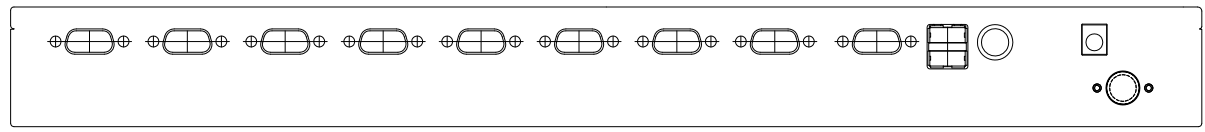

8 7 6 5 4 3 2 1

F
E
D
C
B
A

THIRD ANGLE PROJECTION

GENERAL NOTES

DIMENSIONS ARE IN MM - DO NOT SCALE

THIS DOCUMENT CONTAINS CONFIDENTIAL, PROPRIETARY INFORMATION THAT IS PROPERTY OF STARTECH.COM

PRODUCT ID	SV831DUSBUK		
DESCRIPTION	8 Port 1U Rackmount USB KVM Switch Kit with OSD and Cables		
DO NOT SCALE	SHEET: 1 OF 1	UPLOAD DATE: 8/08/2022	