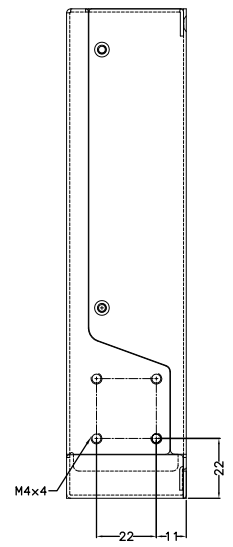

8 7 6 5 4 3 2 1

F
E
D
C
B
A

THIRD ANGLE PROJECTION

GENERAL NOTES

DIMENSIONS ARE IN MM - DO NOT SCALE

THIS DOCUMENT CONTAINS CONFIDENTIAL, PROPRIETARY INFORMATION THAT IS PROPERTY OF STARTECH.COM

PRODUCT ID	SV831DUSBUK		
DESCRIPTION	8 Port 1U Rackmount USB KVM Switch Kit with OSD and Cables		
DO NOT SCALE	SHEET: 1 OF 1	UPLOAD DATE: 8/08/2022	

8 7 6 5 4 3 2 1