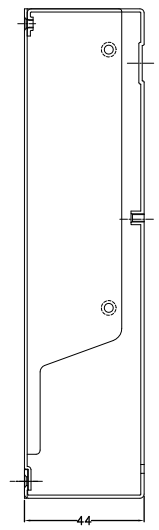

8 7 6 5 4 3 2 1

F
E
D
C
B
A

THIRD ANGLE PROJECTION

GENERAL NOTES

DIMENSIONS ARE IN MM - DO NOT SCALE

THIS DOCUMENT CONTAINS CONFIDENTIAL, PROPRIETARY INFORMATION THAT IS PROPERTY OF STARTECH.COM

PRODUCT ID	SV831DUSBUK		
DESCRIPTION	8 Port 1U Rackmount USB KVM Switch Kit with OSD and Cables		
DO NOT SCALE	SHEET: 1 OF 1	UPLOAD DATE: 8/08/2022	

8 7 6 5 4 3 2 1