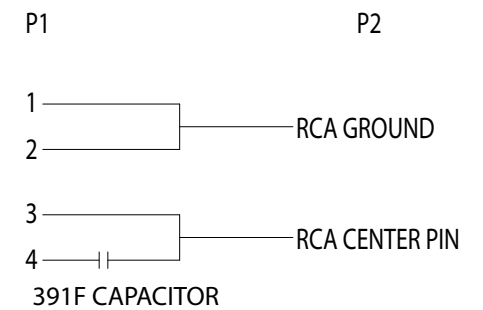

PINOUT:

SPEC:

1. CABLE 3C-2V 24#*1C(7/0.2)+AL/MY+BRAID COLOR:BLACK OD:5.0mm
2. CONNECTOR MINI DIN 4PIN MALE NICKEL PLATED
3. CONNECTOR RCA SOCKET NICKEL PLATED
4. MOLDING PVC BLACK IN COLOR
5. MOLDING PVC YELLOW IN COLOR.

THIRD ANGLE PROJECTION

GENERAL NOTES

DIMENSIONS ARE IN MM - DO NOT SCALE
 THIS DOCUMENT CONTAINS CONFIDENTIAL,
 PROPRIETARY INFORMATION THAT IS
 PROPERTY OF STARTECH.COM

StarTech.com

PRODUCT ID	SVID2COMP		
DESCRIPTION	6in S-Video to Composite Video Adapter Cable		
DO NOT SCALE	SHEET: 1 OF: 1	UPLOAD DATE: 6/20/2022	