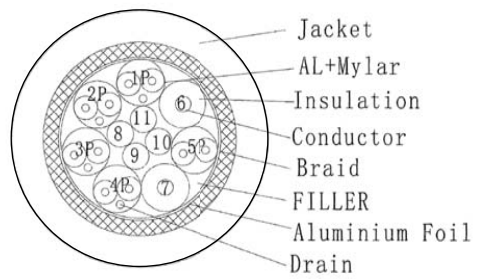

WIRE CROSS SECTION:

6	U3-UTC~ADAPTER~TPE MOLDING
5	TPE~BLACK
4	UTC~2.5GE~SL~BV HOOD~ABS~BLACK
3	UTC~2.5GE~SL~BV SHELL~ABS~10394C~STAR LOGO
2	UTC~2.5GE~SL~BV~PVB+SMT
1	USB3.2 Type CM TO CM~34+24AWG~OD:4.3MM~BLACK~L=0.4M~CONNECTOR SHELL NI PLATED~10394C
NO.	DESCRIPTION

THIRD ANGLE PROJECTION

GENERAL NOTES
 DIMENSIONS ARE IN MM - DO NOT SCALE
 THIS DOCUMENT CONTAINS CONFIDENTIAL, PROPRIETARY INFORMATION THAT IS PROPERTY OF STARTECH.COM

StarTech.com

PRODUCT ID	U2GA-USB-C-ETHERNET		
DESCRIPTION	2.5GbE USB-C to Ethernet Adapter with USB-A Converter		
DO NOT SCALE	SHEET: 1 OF: 1	UPLOAD DATE: 5/27/2026	