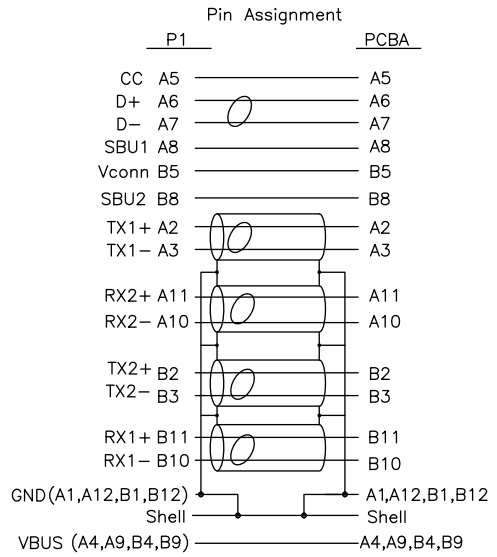

WIRE CROSS SECTION:

6	U3-UTC~ADAPTER~TPE MOLDING
5	TPE~BLACK
4	UTC~2.5GE~SL~BV HOOD~ABS~BLACK
3	UTC~2.5GE~SL~BV SHELL~ABS~10394C~STAR LOGO
2	UTC~2.5GE~SL~BV~PVB+SMT
1	USB3.2 Type CM TO CM~34+24AWG~OD:4.3MM~BLACK~L=0.4M~CONNECTOR SHELL NI PLATED~10394C
NO.	DESCRIPTION

THIRD ANGLE PROJECTION

GENERAL NOTES
 DIMENSIONS ARE IN MM - DO NOT SCALE
 THIS DOCUMENT CONTAINS CONFIDENTIAL, PROPRIETARY INFORMATION THAT IS PROPERTY OF STARTECH.COM

StarTech.com

PRODUCT ID	U2GA-USB-C-ETHERNET		
DESCRIPTION	2.5GbE USB-C to Ethernet Adapter with USB-A Converter		
DO NOT SCALE	SHEET: 1 OF: 1	UPLOAD DATE: 5/27/2026	