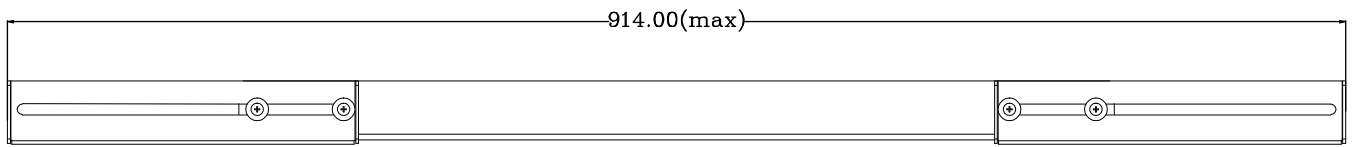

8 7 6 5 4 3 2 1

F

F

E

E

D

D

C

C

B

B

A

A

8 7 6 5 4 3 2 1

THIRD ANGLE PROJECTION

GENERAL NOTES

DIMENSIONS ARE IN MM - DO NOT SCALE

THIS DOCUMENT CONTAINS CONFIDENTIAL, PROPRIETARY INFORMATION THAT IS PROPERTY OF STARTECH.COM

PRODUCT ID	UNIRAILS1UB		
DESCRIPTION	1U 19 inch Server Rack Rails - 24-36 inch Adjustable Depth		
DO NOT SCALE	SHEET: 1 OF: 1	UPLOAD DATE: 6/27/2022	

8 7 6 5 4 3 2 1