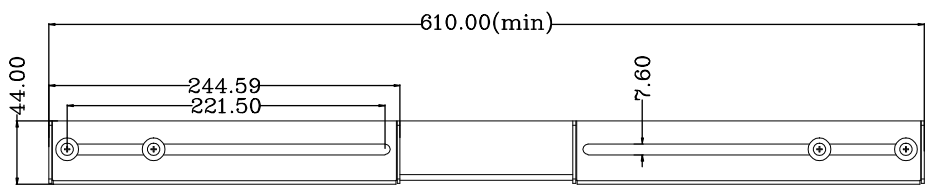

8 7 6 5 4 3 2 1

F

F

E

E

D

D

C

C

B

B

A

A

8 7 6 5 4 3 2 1

THIRD ANGLE PROJECTION

GENERAL NOTES

DIMENSIONS ARE IN MM - DO NOT SCALE

THIS DOCUMENT CONTAINS CONFIDENTIAL, PROPRIETARY INFORMATION THAT IS PROPERTY OF STARTECH.COM

PRODUCT ID	UNIRAILS1UB		
DESCRIPTION	1U 19 inch Server Rack Rails - 24-36 inch Adjustable Depth		
DO NOT SCALE	SHEET: 1 OF: 1	UPLOAD DATE: 6/27/2022	

8 7 6 5 4 3 2 1