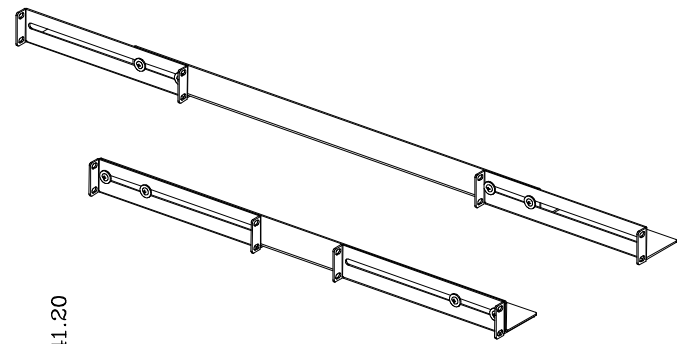

8 7 6 5 4 3 2 1

F

F

E

E

D

D

C

C

B

B

A

A

8 7 6 5 4 3 2 1

THIRD ANGLE PROJECTION

GENERAL NOTES

DIMENSIONS ARE IN MM - DO NOT SCALE

THIS DOCUMENT CONTAINS CONFIDENTIAL, PROPRIETARY INFORMATION THAT IS PROPERTY OF STARTECH.COM

PRODUCT ID	UNIRAILS1UB		
DESCRIPTION	1U 19 inch Server Rack Rails - 24-36 inch Adjustable Depth		
DO NOT SCALE	SHEET: 1 OF: 1	UPLOAD DATE: 6/27/2022	

8 7 6 5 4 3 2 1