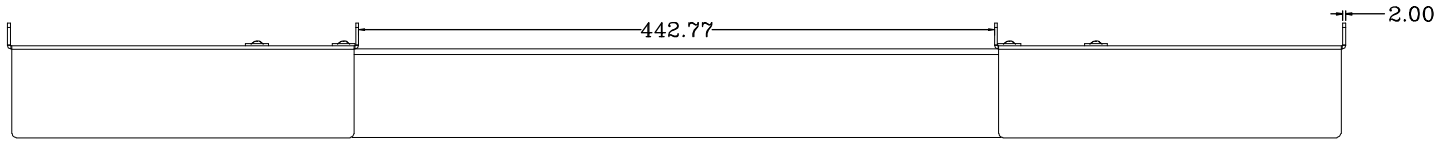

8 7 6 5 4 3 2 1

F

F

E

E

D

D

C

C

B

B

A

A

8 7 6 5 4 3 2 1

THIRD ANGLE PROJECTION

GENERAL NOTES

DIMENSIONS ARE IN MM - DO NOT SCALE

THIS DOCUMENT CONTAINS CONFIDENTIAL, PROPRIETARY INFORMATION THAT IS PROPERTY OF STARTECH.COM

PRODUCT ID	UNIRAILS1UB		
DESCRIPTION	1U 19 inch Server Rack Rails - 24-36 inch Adjustable Depth		
DO NOT SCALE	SHEET: 1 OF: 1	UPLOAD DATE: 6/27/2022	

8 7 6 5 4 3 2 1