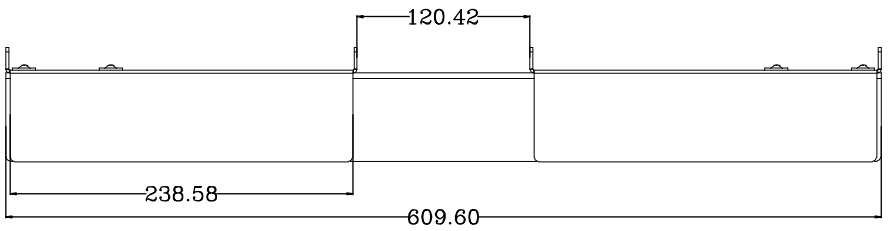

8 7 6 5 4 3 2 1

F

F

E

E

D

D

C

C

B

B

A

A

8 7 6 5 4 3 2 1

THIRD ANGLE PROJECTION

GENERAL NOTES

DIMENSIONS ARE IN MM - DO NOT SCALE

THIS DOCUMENT CONTAINS CONFIDENTIAL, PROPRIETARY INFORMATION THAT IS PROPERTY OF STARTECH.COM

PRODUCT ID	UNIRAILS1UB		
DESCRIPTION	1U 19 inch Server Rack Rails - 24-36 inch Adjustable Depth		
DO NOT SCALE	SHEET: 1 OF: 1	UPLOAD DATE: 6/27/2022	

8 7 6 5 4 3 2 1