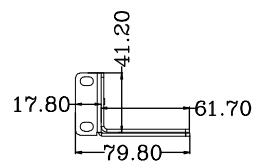

8 7 6 5 4 3 2 1

F

F

E

E

D

D

C

C

B

B

A

A