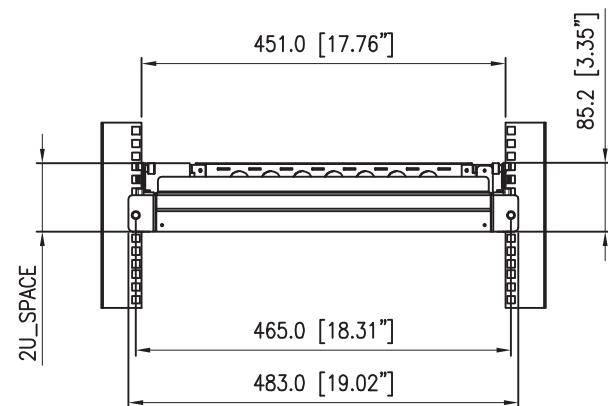

2U Vented Adjustable Sliding Rack Shelf w/ Cable Management - 125lbs / 56.7kg

UNISLDSHF19M

The Capacity to hold up to 125lbs