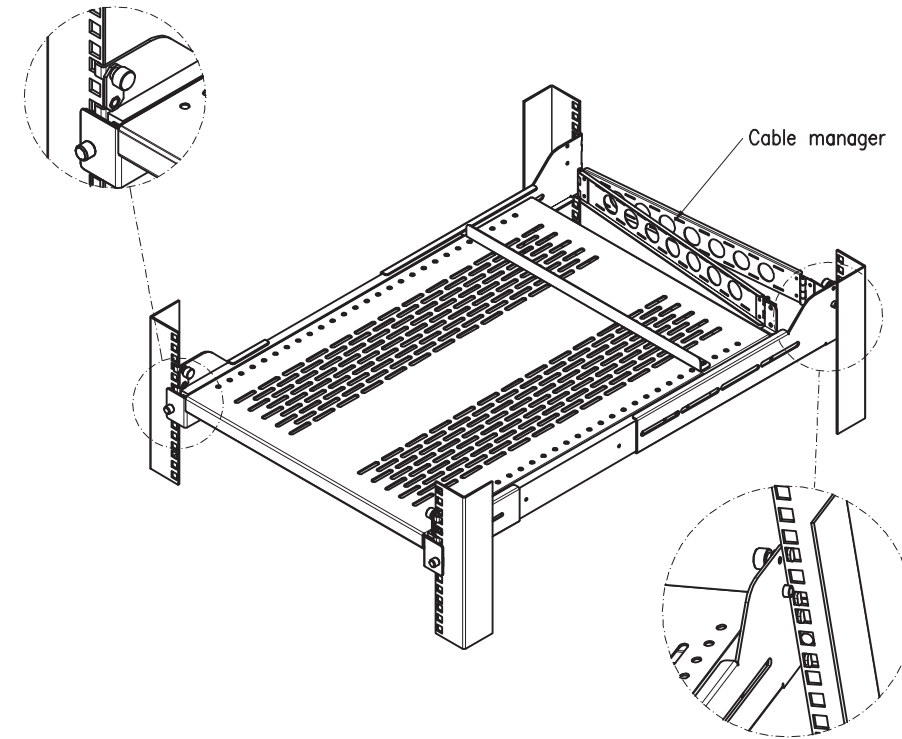

2U Vented Adjustable Sliding Rack Shelf w/ Cable Management - 125lbs / 56.7kg

UNISLDSHF19M

The Capacity to hold up to 125lbs