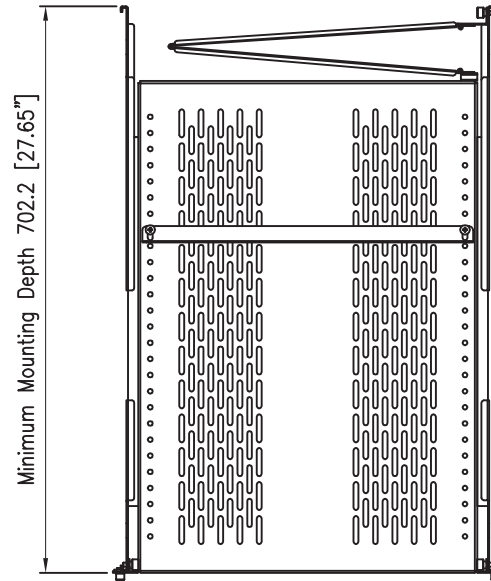

2U Vented Adjustable Sliding Rack Shelf w/ Cable Management - 125lbs / 56.7kg

UNISLDSHF19M

The Capacity to hold up to 125lbs