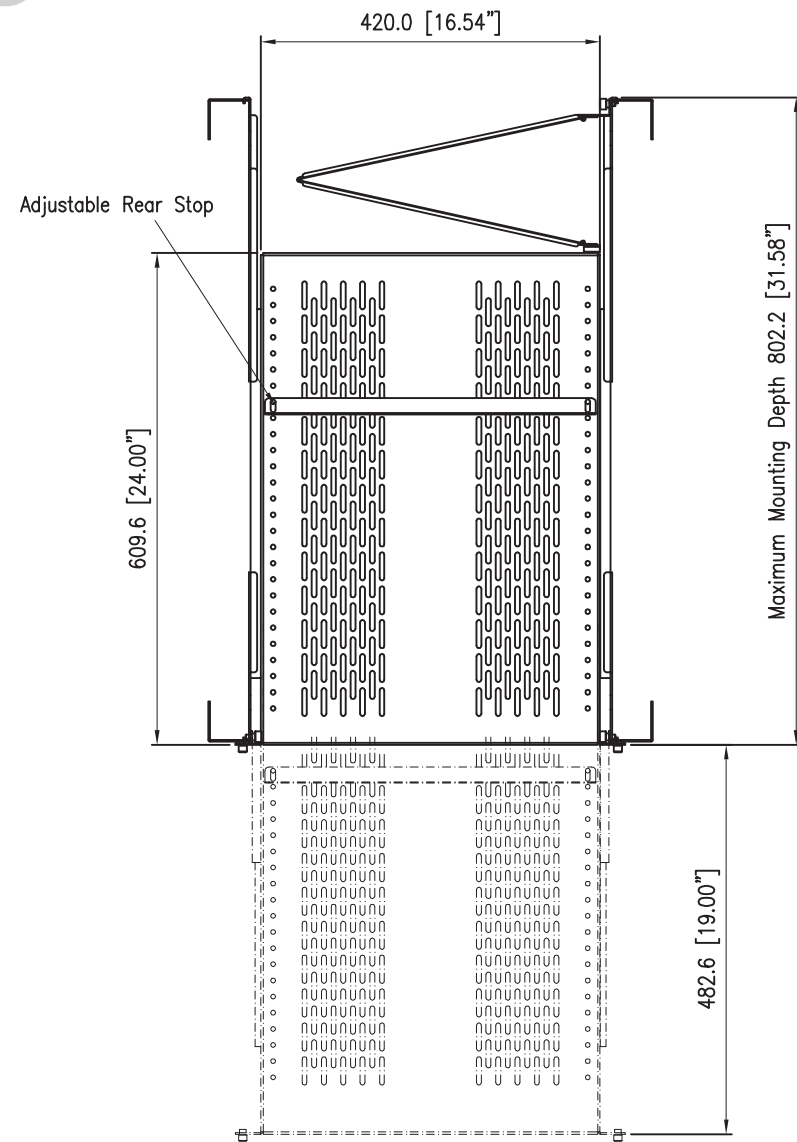

2U Vented Adjustable Sliding Rack Shelf w/ Cable Management - 125lbs / 56.7kg

UNISLDSHF19M

The Capacity to hold up to 125lbs