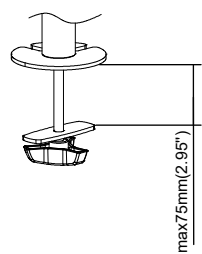

8 7 6 5 4 3 2 1

F  
E  
D  
C  
B  
A

THIRD ANGLE PROJECTION

**GENERAL NOTES**

DIMENSIONS ARE IN MM - DO NOT SCALE  
 THIS DOCUMENT CONTAINS CONFIDENTIAL, PROPRIETARY INFORMATION THAT IS PROPERTY OF STARTECH.COM

**StarTech.com**

PRODUCT ID	ARMPIVOTB		
DESCRIPTION	Desk Mount Monitor Arm for up to 8kg inch VESA Compatible Displays		
<b>DO NOT SCALE</b>	<b>SHEET: 1 OF: 1</b>	<b>UPLOAD DATE: 3/31/2021</b>	

8 7 6 5 4 3 2 1