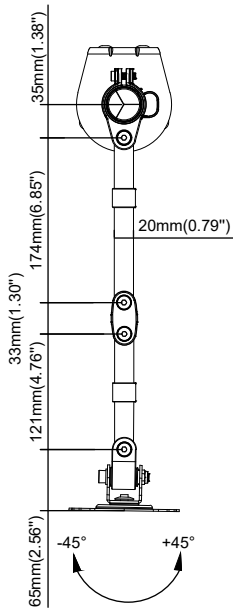

8 7 6 5 4 3 2 1

F  
E  
D  
C  
B  
A

THIRD ANGLE PROJECTION

**GENERAL NOTES**

DIMENSIONS ARE IN MM - DO NOT SCALE  
 THIS DOCUMENT CONTAINS CONFIDENTIAL, PROPRIETARY INFORMATION THAT IS PROPERTY OF STARTECH.COM

**StarTech.com**

PRODUCT ID	ARMPIVOTB		
DESCRIPTION	Desk Mount Monitor Arm for up to 8kg inch VESA Compatible Displays		
<b>DO NOT SCALE</b>	<b>SHEET: 1 OF: 1</b>	<b>UPLOAD DATE: 3/31/2021</b>	

8 7 6 5 4 3 2 1