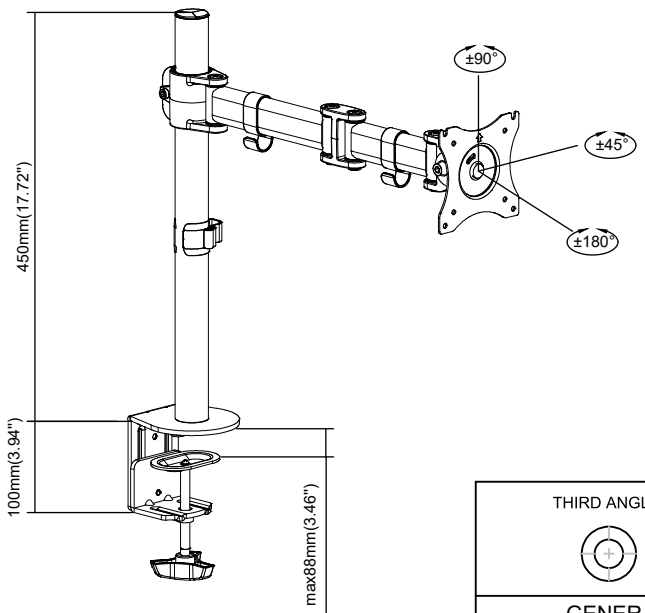

8 7 6 5 4 3 2 1

F  
E  
D  
C  
B  
A

THIRD ANGLE PROJECTION

**GENERAL NOTES**

DIMENSIONS ARE IN MM - DO NOT SCALE  
 THIS DOCUMENT CONTAINS CONFIDENTIAL, PROPRIETARY INFORMATION THAT IS PROPERTY OF STARTECH.COM

**StarTech.com**

PRODUCT ID	ARMPIVOTB		
DESCRIPTION	Desk Mount Monitor Arm for up to 8kg inch VESA Compatible Displays		
<b>DO NOT SCALE</b>	<b>SHEET: 1 OF: 1</b>	<b>UPLOAD DATE: 3/31/2021</b>	

8 7 6 5 4 3 2 1