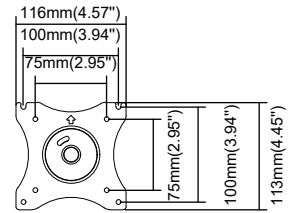

8 7 6 5 4 3 2 1

F  
E  
D  
C  
B  
A

THIRD ANGLE PROJECTION

**GENERAL NOTES**

DIMENSIONS ARE IN MM - DO NOT SCALE  
 THIS DOCUMENT CONTAINS CONFIDENTIAL, PROPRIETARY INFORMATION THAT IS PROPERTY OF STARTECH.COM

**StarTech.com**

PRODUCT ID	ARMPIVOTB		
DESCRIPTION	Desk Mount Monitor Arm for up to 8kg inch VESA Compatible Displays		
<b>DO NOT SCALE</b>	<b>SHEET: 1 OF: 1</b>	<b>UPLOAD DATE: 3/31/2021</b>	

8 7 6 5 4 3 2 1