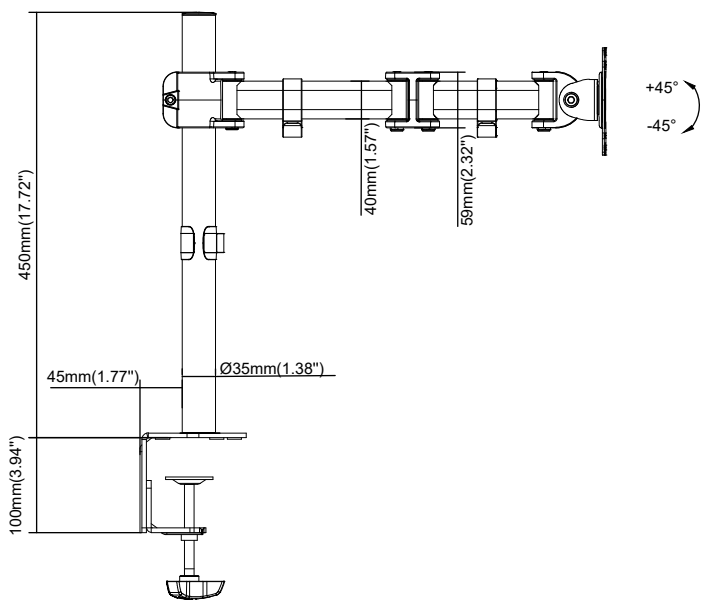

8 7 6 5 4 3 2 1

F  
E  
D  
C  
B  
A

THIRD ANGLE PROJECTION

**GENERAL NOTES**

DIMENSIONS ARE IN MM - DO NOT SCALE  
 THIS DOCUMENT CONTAINS CONFIDENTIAL, PROPRIETARY INFORMATION THAT IS PROPERTY OF STARTECH.COM

**StarTech.com**

PRODUCT ID	ARMPIVOTB		
DESCRIPTION	Desk Mount Monitor Arm for up to 8kg inch VESA Compatible Displays		
<b>DO NOT SCALE</b>	<b>SHEET: 1 OF: 1</b>	<b>UPLOAD DATE: 3/31/2021</b>	

8 7 6 5 4 3 2 1