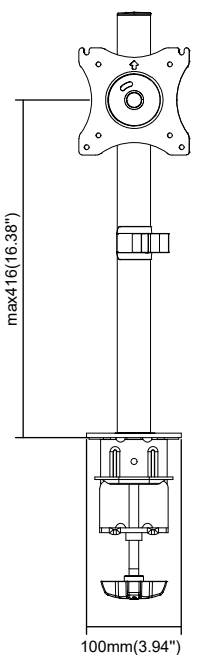

8 7 6 5 4 3 2 1

F  
E  
D  
C  
B  
A

THIRD ANGLE PROJECTION

**GENERAL NOTES**

DIMENSIONS ARE IN MM - DO NOT SCALE  
 THIS DOCUMENT CONTAINS CONFIDENTIAL, PROPRIETARY INFORMATION THAT IS PROPERTY OF STARTECH.COM

**StarTech.com**

PRODUCT ID	ARMPIVOTB		
DESCRIPTION	Desk Mount Monitor Arm for up to 8kg inch VESA Compatible Displays		
<b>DO NOT SCALE</b>	<b>SHEET: 1 OF: 1</b>	<b>UPLOAD DATE: 3/31/2021</b>	

8 7 6 5 4 3 2 1