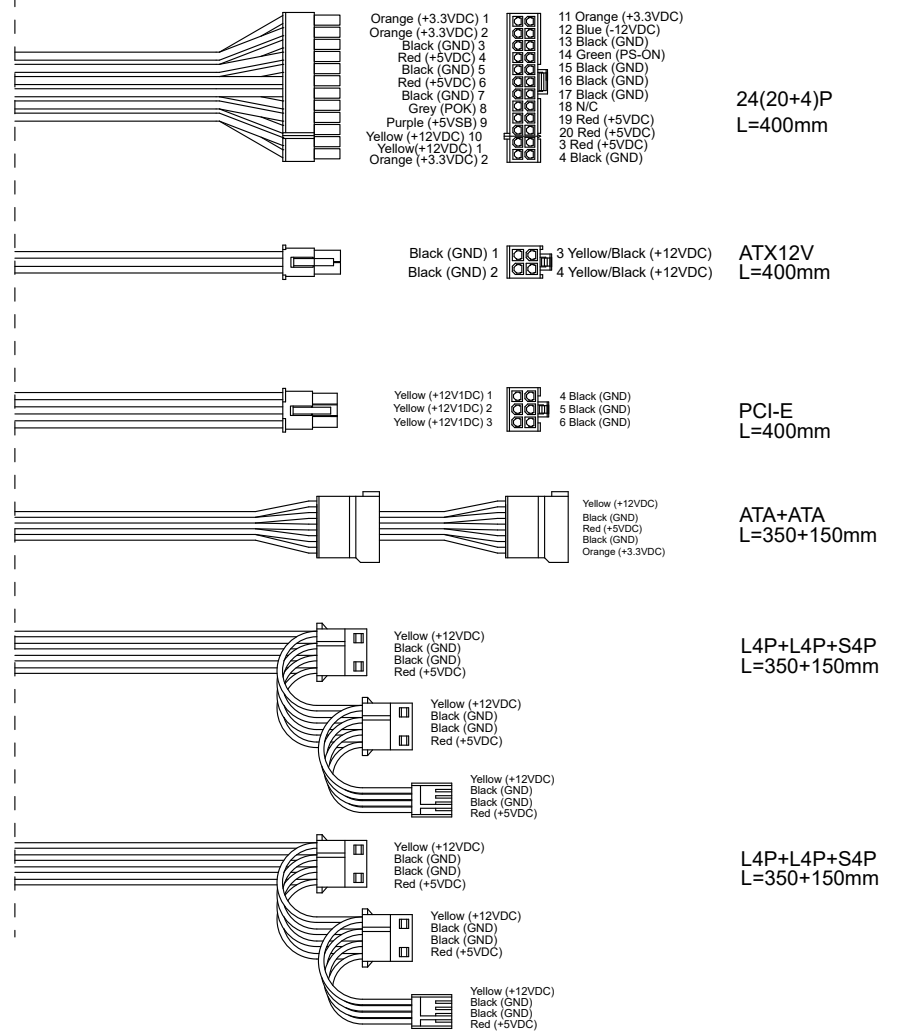

NOTE:

1. The size of the Fan is 8cm.
2. Actual product may slightly different from the drawing;
3. Output cables may be different in designated model on the length,connector type and/or quantity.

THIRD ANGLE PROJECTION

GENERAL NOTES

DIMENSIONS ARE IN MM - DO NOT SCALE

THIS DOCUMENT CONTAINS CONFIDENTIAL, PROPRIETARY INFORMATION THAT IS PROPERTY OF STARTECH.COM

StarTech.com

PRODUCT ID	ATX2POWER350		
DESCRIPTION	350 Watt ATX12V 2.01 Computer PC Power Supply w/ 20 & 24 Pin Connector		
DO NOT SCALE	SHEET: 1 OF: 1	UPLOAD DATE: 07/27/2020	