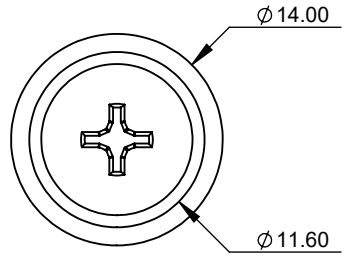

8 7 6 5 4 3 2 1

F
E
D
C
B
A

THIRD ANGLE PROJECTION

StarTech.com

GENERAL NOTES

DIMENSIONS ARE IN MM - DO NOT SCALE
THIS DOCUMENT CONTAINS CONFIDENTIAL, PROPRIETARY INFORMATION THAT IS PROPERTY OF STARTECH.COM

PRODUCT ID	CABSCRWS1224		
DESCRIPTION	12-24 Server Rack Screw - Nickel-Plated		
REV: A	DO NOT SCALE	SHEET : 1 OF: 1	DATE: 4/23/2020

8 7 6 5 4 3 2 1