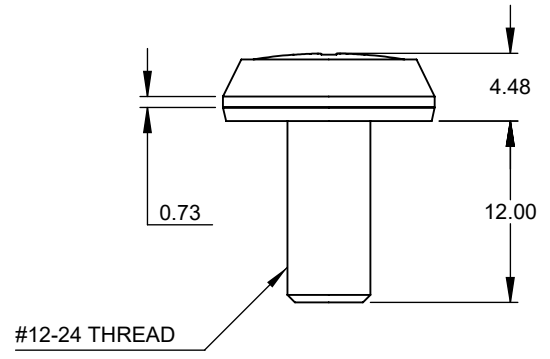

8 7 6 5 4 3 2 1

F
E
D
C
B
A

THIRD ANGLE PROJECTION

StarTech.com

GENERAL NOTES

DIMENSIONS ARE IN MM - DO NOT SCALE
THIS DOCUMENT CONTAINS CONFIDENTIAL, PROPRIETARY INFORMATION THAT IS PROPERTY OF STARTECH.COM

PRODUCT ID	CABSCRWS1224		
DESCRIPTION	12-24 Server Rack Screw - Nickel-Plated		
REV: A	DO NOT SCALE	SHEET : 1 OF: 1	DATE: 4/23/2020

8 7 6 5 4 3 2 1