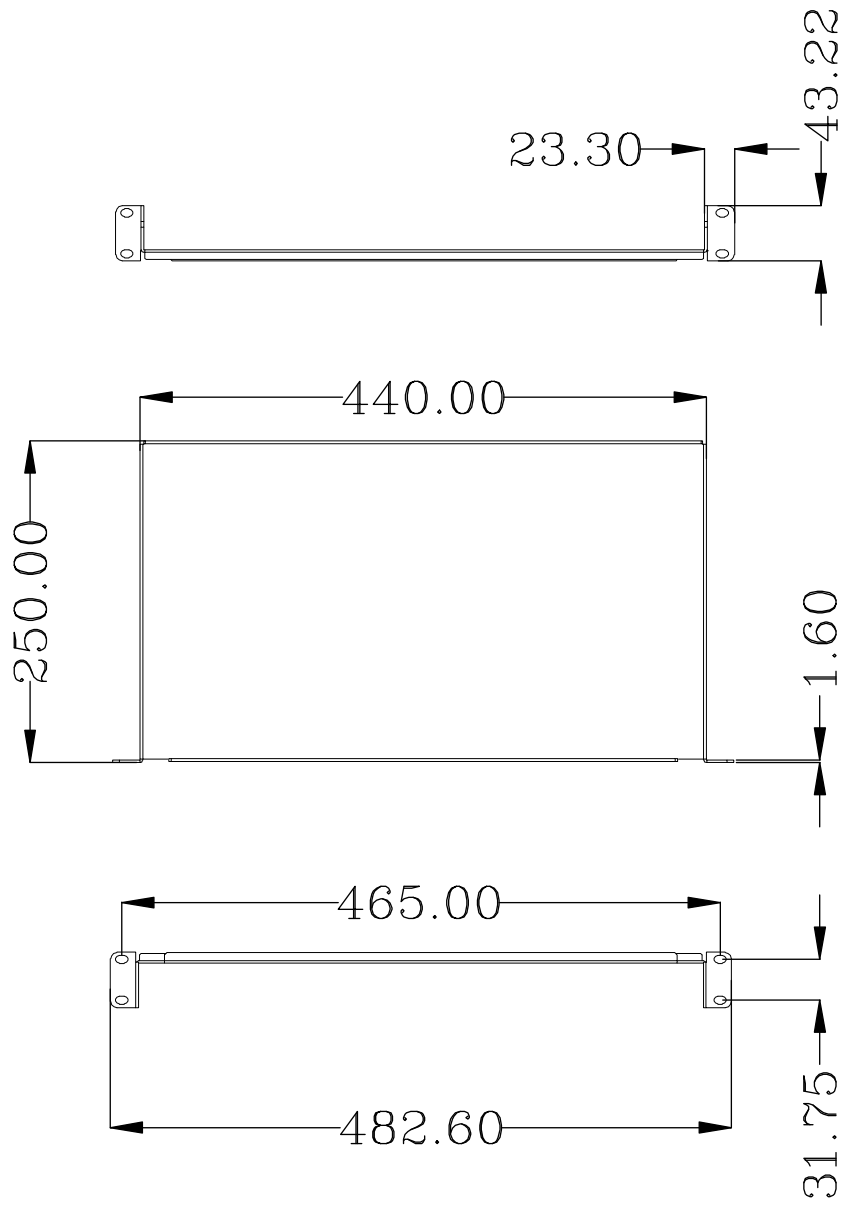

8 7 6 5 4 3 2 1

F
E
D
C
B
A

THIRD ANGLE PROJECTION

GENERAL NOTES

DIMENSIONS ARE IN MM - DO NOT SCALE
 THIS DOCUMENT CONTAINS CONFIDENTIAL,
 PROPRIETARY INFORMATION THAT IS
 PROPERTY OF STARTECH.COM

StarTech.com

PRODUCT ID	CABSHELF1U10		
DESCRIPTION	1U Rack Shelf - 10 in. Deep		
DO NOT SCALE	SHEET: 1 OF: 1	UPLOAD DATE: 8/15/2022	

8 7 6 5 4 3 2 1