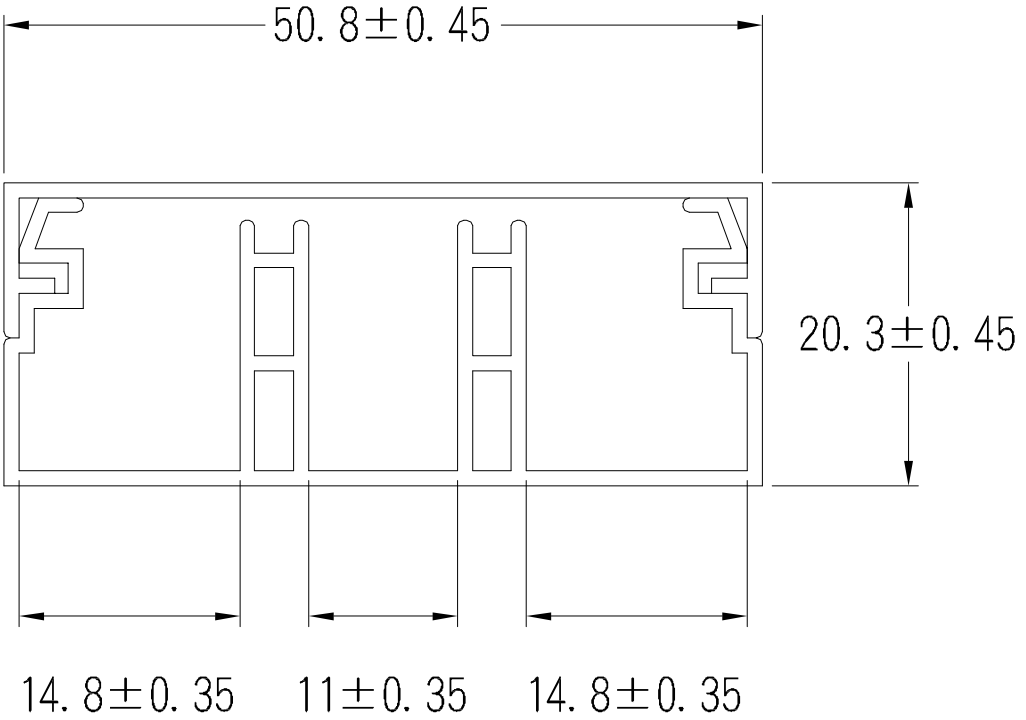

8

7

6

5

4

3

2

1

F

F

E

E

D

D

C

C

B

B

A

A

THIRD ANGLE PROJECTION

StarTech.com

GENERAL NOTES

DIMENSIONS ARE IN MM - DO NOT SCALE

THIS DOCUMENT CONTAINS CONFIDENTIAL, PROPRIETARY INFORMATION THAT IS PROPERTY OF STARTECH.COM

PRODUCT ID	CBMCWD5020		
DESCRIPTION	Segmented Wire Cable Raceway Duct - 50 x 20mm		
REV: A	DO NOT SCALE	SHEET : 1 OF: 1	DATE: 06/15/2020

8

7

6

5

4

3

2

1