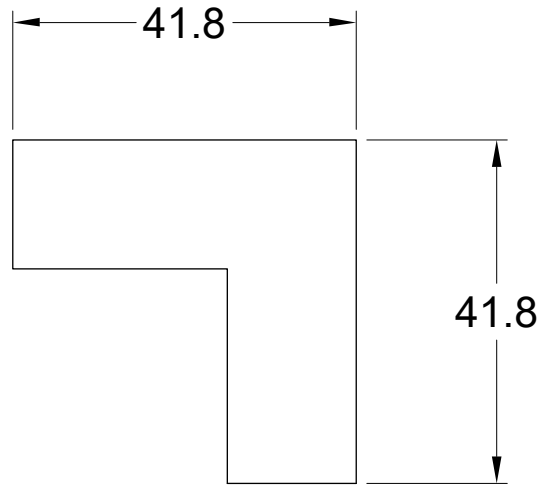

8 7 6 5 4 3 2 1

F
E
D
C
B
A

THIRD ANGLE PROJECTION

StarTech.com

GENERAL NOTES

DIMENSIONS ARE IN MM - DO NOT SCALE

THIS DOCUMENT CONTAINS CONFIDENTIAL, PROPRIETARY INFORMATION THAT IS PROPERTY OF STARTECH.COM

PRODUCT ID	CBMCWD50200		
DESCRIPTION	Segmented Wire Cable Raceway Duct Outside Elbow		
REV: A	DO NOT SCALE	SHEET : 1 OF: 1	DATE: 06/15/2020

8 7 6 5 4 3 2 1