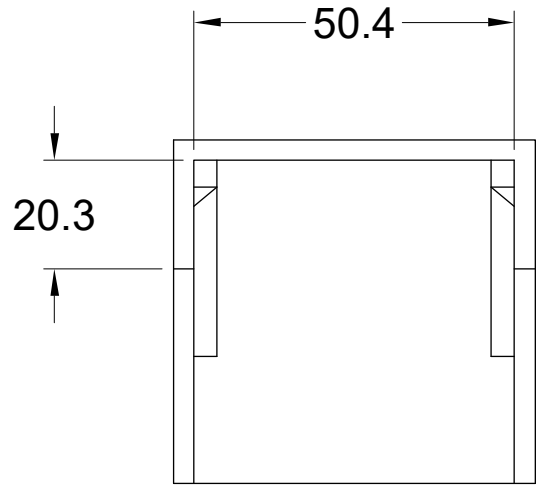

8 7 6 5 4 3 2 1

F
E
D
C
B
A

THIRD ANGLE PROJECTION

StarTech.com

GENERAL NOTES

DIMENSIONS ARE IN MM - DO NOT SCALE

THIS DOCUMENT CONTAINS CONFIDENTIAL, PROPRIETARY INFORMATION THAT IS PROPERTY OF STARTECH.COM

PRODUCT ID	CBMCWD50200		
DESCRIPTION	Segmented Wire Cable Raceway Duct Outside Elbow		
REV: A	DO NOT SCALE	SHEET : 1 OF: 1	DATE: 06/15/2020

8 7 6 5 4 3 2 1