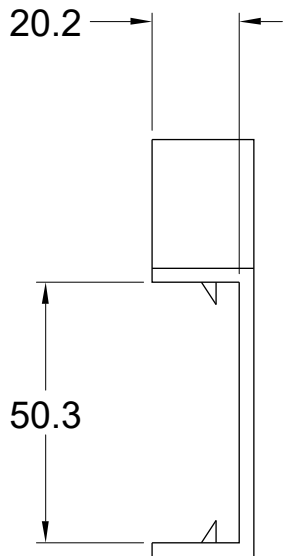

8 7 6 5 4 3 2 1

F  
E  
D  
C  
B  
A

THIRD ANGLE PROJECTION

# StarTech.com

**GENERAL NOTES**

DIMENSIONS ARE IN MM - DO NOT SCALE

THIS DOCUMENT CONTAINS CONFIDENTIAL,  
 PROPRIETARY INFORMATION THAT IS  
 PROPERTY OF STARTECH.COM

PRODUCT ID	CBMCWD5020T		
DESCRIPTION	Segmented Wire Cable Raceway Duct "T" Connector		
REV: A	DO NOT SCALE	SHEET : 1 OF: 1	DATE: 06/15/2020