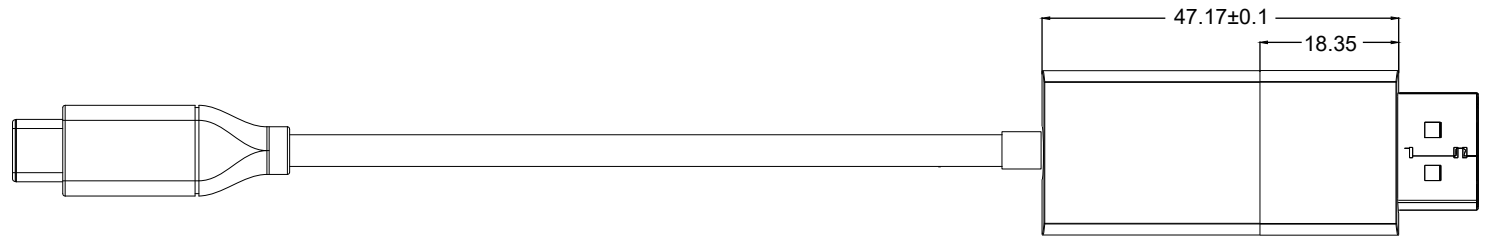

8 7 6 5 4 3 2 1

F
E
D
C
B
A

THIRD ANGLE PROJECTION

GENERAL NOTES

DIMENSIONS ARE IN MM - DO NOT SCALE
THIS DOCUMENT CONTAINS CONFIDENTIAL,
PROPRIETARY INFORMATION THAT IS
PROPERTY OF STARTECH.COM

StarTech.com

PRODUCT ID	CDP2DP2MBD		
DESCRIPTION	USB-C to DP 1.2 Bi Directional Adapter Cable 2m		
DO NOT SCALE	SHEET: 1 OF: 1	UPLOAD DATE: 7/6/2021	

8 7 6 5 4 3 2 1