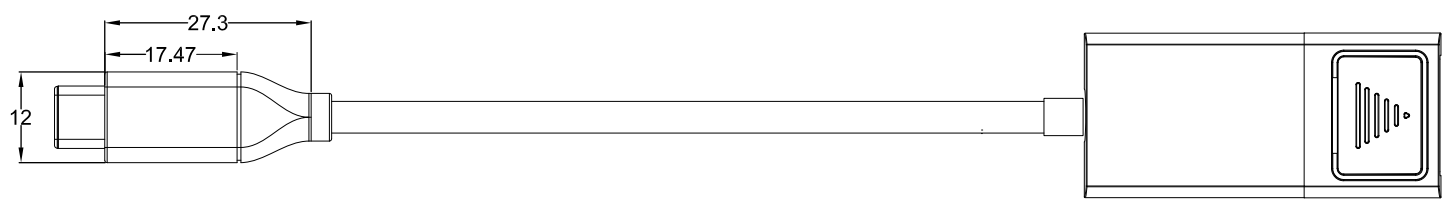

8 7 6 5 4 3 2 1

F
E
D
C
B
A

THIRD ANGLE PROJECTION

GENERAL NOTES

DIMENSIONS ARE IN MM - DO NOT SCALE
THIS DOCUMENT CONTAINS CONFIDENTIAL,
PROPRIETARY INFORMATION THAT IS
PROPERTY OF STARTECH.COM

StarTech.com

PRODUCT ID	CDP2DP2MBD		
DESCRIPTION	USB-C to DP 1.2 Bi Directional Adapter Cable 2m		
DO NOT SCALE	SHEET: 1 OF: 1	UPLOAD DATE: 7/6/2021	

8 7 6 5 4 3 2 1