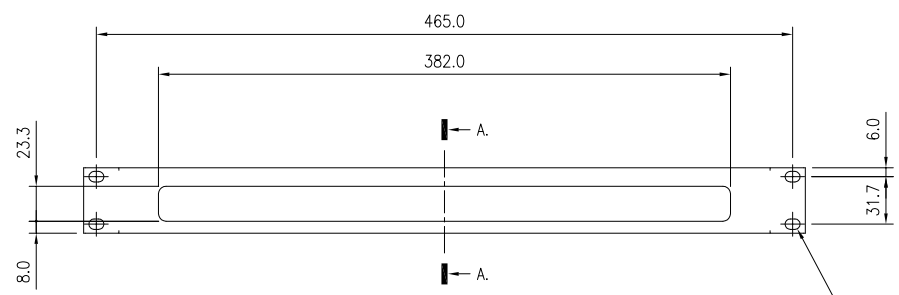

8 7 6 5 4 3 2 1

F
E
D
C
B
A

4- ϕ 7.0x10.0

Panel
spcc/hc, t=1.2mm

Brush : Nylon 66

A-A Section

THIRD ANGLE PROJECTION

GENERAL NOTES

DIMENSIONS ARE IN MM - DO NOT SCALE
THIS DOCUMENT CONTAINS CONFIDENTIAL,
PROPRIETARY INFORMATION THAT IS
PROPERTY OF STARTECH.COM

StarTech.com

PRODUCT ID	CMBRUSH1U		
DESCRIPTION	1U Brush Strip Horizontal Server Rack Cable Management Panel		
REV: A	DO NOT SCALE	SHEET : 1 OF: 1	DATE: 06/02/2020