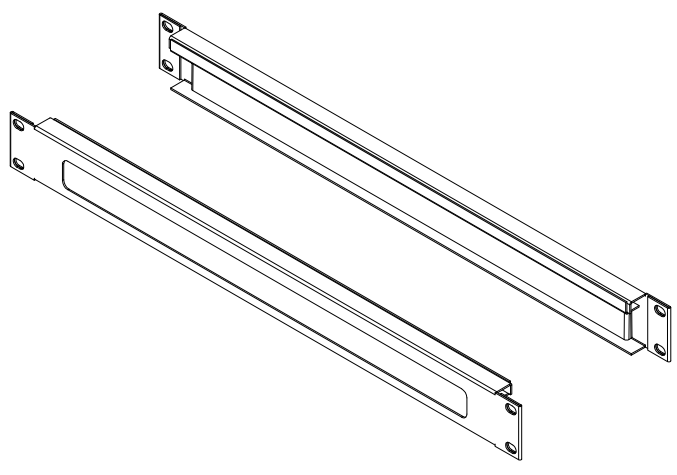

8 7 6 5 4 3 2 1

F
E
D
C
B
A

4- ϕ 7.0x10.0

Panel
spcc/hc, t=1.2mm

Brush : Nylon 66

A-A Section

THIRD ANGLE PROJECTION

GENERAL NOTES

DIMENSIONS ARE IN MM - DO NOT SCALE
THIS DOCUMENT CONTAINS CONFIDENTIAL,
PROPRIETARY INFORMATION THAT IS
PROPERTY OF STARTECH.COM

StarTech.com

PRODUCT ID	CMBRUSH1U		
DESCRIPTION	1U Brush Strip Horizontal Server Rack Cable Management Panel		
REV: A	DO NOT SCALE	SHEET : 1 OF: 1	DATE: 06/02/2020