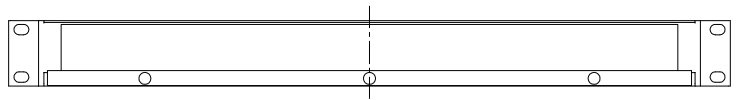

8 7 6 5 4 3 2 1

F
E
D
C
B
A

4- ϕ 7.0x10.0

Panel
spcc/hc, t=1.2mm

Brush : Nylon 66

A-A Section

THIRD ANGLE PROJECTION

GENERAL NOTES

DIMENSIONS ARE IN MM - DO NOT SCALE
THIS DOCUMENT CONTAINS CONFIDENTIAL,
PROPRIETARY INFORMATION THAT IS
PROPERTY OF STARTECH.COM

StarTech.com

PRODUCT ID	CMBRUSH1U		
DESCRIPTION	1U Brush Strip Horizontal Server Rack Cable Management Panel		
REV: A	DO NOT SCALE	SHEET : 1 OF: 1	DATE: 06/02/2020