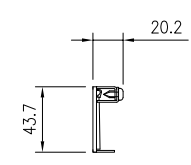

8 7 6 5 4 3 2 1

F
E
D
C
B
A

4- ϕ 7.0x10.0

Panel
spcc/hc, t=1.2mm

Brush : Nylon 66

A-A Section

THIRD ANGLE PROJECTION

GENERAL NOTES

DIMENSIONS ARE IN MM - DO NOT SCALE
THIS DOCUMENT CONTAINS CONFIDENTIAL,
PROPRIETARY INFORMATION THAT IS
PROPERTY OF STARTECH.COM

StarTech.com

PRODUCT ID	CMBRUSH1U		
DESCRIPTION	1U Brush Strip Horizontal Server Rack Cable Management Panel		
REV: A	DO NOT SCALE	SHEET : 1 OF: 1	DATE: 06/02/2020