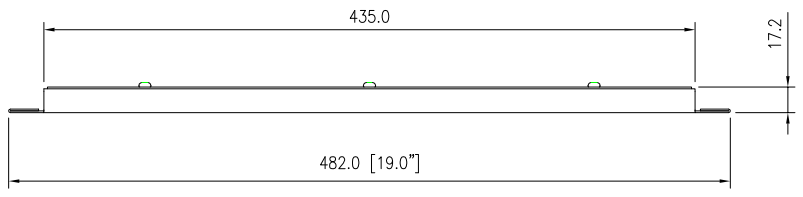

8 7 6 5 4 3 2 1

F
E
D
C
B
A

4- ϕ 7.0x10.0

Panel
spcc/hc, t=1.2mm

Brush : Nylon 66

A-A Section

THIRD ANGLE PROJECTION

GENERAL NOTES

DIMENSIONS ARE IN MM - DO NOT SCALE
THIS DOCUMENT CONTAINS CONFIDENTIAL,
PROPRIETARY INFORMATION THAT IS
PROPERTY OF STARTECH.COM

StarTech.com

PRODUCT ID	CMBRUSH1U		
DESCRIPTION	1U Brush Strip Horizontal Server Rack Cable Management Panel		
REV: A	DO NOT SCALE	SHEET : 1 OF: 1	DATE: 06/02/2020