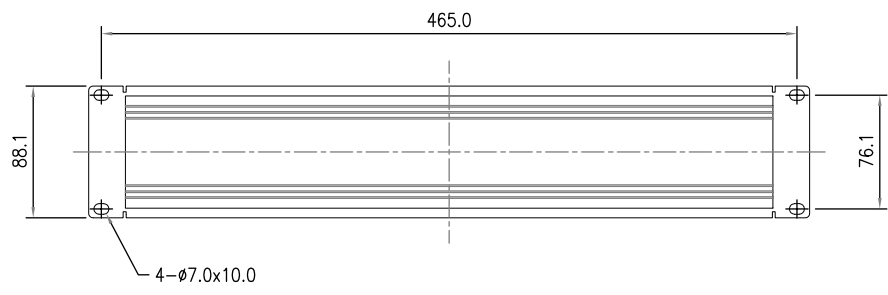

8 7 6 5 4 3 2 1

F
E
D
C
B
A

- Note.
- (1) Back Panel : spcc/hc, t=2.0mm
Wiring Duct : PVC (UL & RoHS)
 - (2) Back Panel : Powder coat paint ,Black
Wiring Duct : Black

THIRD ANGLE PROJECTION

GENERAL NOTES

DIMENSIONS ARE IN MM - DO NOT SCALE
THIS DOCUMENT CONTAINS CONFIDENTIAL, PROPRIETARY INFORMATION THAT IS PROPERTY OF STARTECH.COM

PRODUCT ID	CMDUCT2U		
DESCRIPTION	2U Horizontal Finger Duct Rack Cable Management Panel with Cover		
DO NOT SCALE	SHEET: 1 OF: 1	UPLOAD DATE: 6/14/2021	

8 7 6 5 4 3 2 1