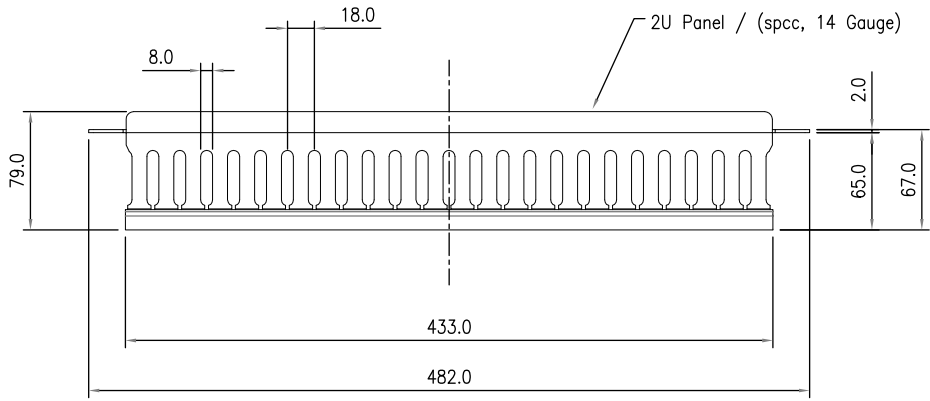

8 7 6 5 4 3 2 1

F
E
D
C
B
A

- Note.
- (1) Back Panel : spcc/hc, t=2.0mm
Wiring Duct : PVC (UL & RoHS)
 - (2) Back Panel : Powder coat paint ,Black
Wiring Duct : Black

THIRD ANGLE PROJECTION

GENERAL NOTES

DIMENSIONS ARE IN MM - DO NOT SCALE
THIS DOCUMENT CONTAINS CONFIDENTIAL, PROPRIETARY INFORMATION THAT IS PROPERTY OF STARTECH.COM

PRODUCT ID	CMDUCT2U		
DESCRIPTION	2U Horizontal Finger Duct Rack Cable Management Panel with Cover		
DO NOT SCALE	SHEET: 1 OF: 1	UPLOAD DATE: 6/14/2021	

8 7 6 5 4 3 2 1