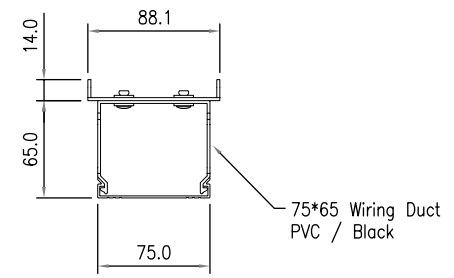

8 7 6 5 4 3 2 1

F
E
D
C
B
A

- Note.
- (1) Back Panel : spcc/hc, t=2.0mm
Wiring Duct : PVC (UL & RoHS)
 - (2) Back Panel : Powder coat paint ,Black
Wiring Duct : Black

THIRD ANGLE PROJECTION

GENERAL NOTES

DIMENSIONS ARE IN MM - DO NOT SCALE
THIS DOCUMENT CONTAINS CONFIDENTIAL, PROPRIETARY INFORMATION THAT IS PROPERTY OF STARTECH.COM

PRODUCT ID	CMDUCT2U		
DESCRIPTION	2U Horizontal Finger Duct Rack Cable Management Panel with Cover		
DO NOT SCALE	SHEET: 1 OF: 1	UPLOAD DATE: 6/14/2021	

8 7 6 5 4 3 2 1