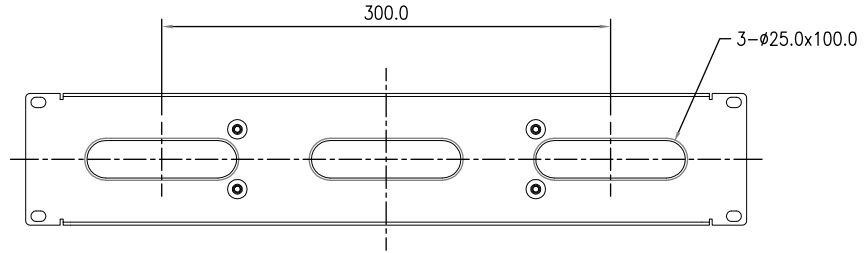

8 7 6 5 4 3 2 1

F
E
D
C
B
A

- Note.
- (1) Back Panel : spcc/hc, t=2.0mm
Wiring Duct : PVC (UL & RoHS)
 - (2) Back Panel : Powder coat paint ,Black
Wiring Duct : Black

THIRD ANGLE PROJECTION

GENERAL NOTES

DIMENSIONS ARE IN MM - DO NOT SCALE
THIS DOCUMENT CONTAINS CONFIDENTIAL, PROPRIETARY INFORMATION THAT IS PROPERTY OF STARTECH.COM

PRODUCT ID	CMDUCT2U		
DESCRIPTION	2U Horizontal Finger Duct Rack Cable Management Panel with Cover		
DO NOT SCALE	SHEET: 1 OF: 1	UPLOAD DATE: 6/14/2021	

8 7 6 5 4 3 2 1