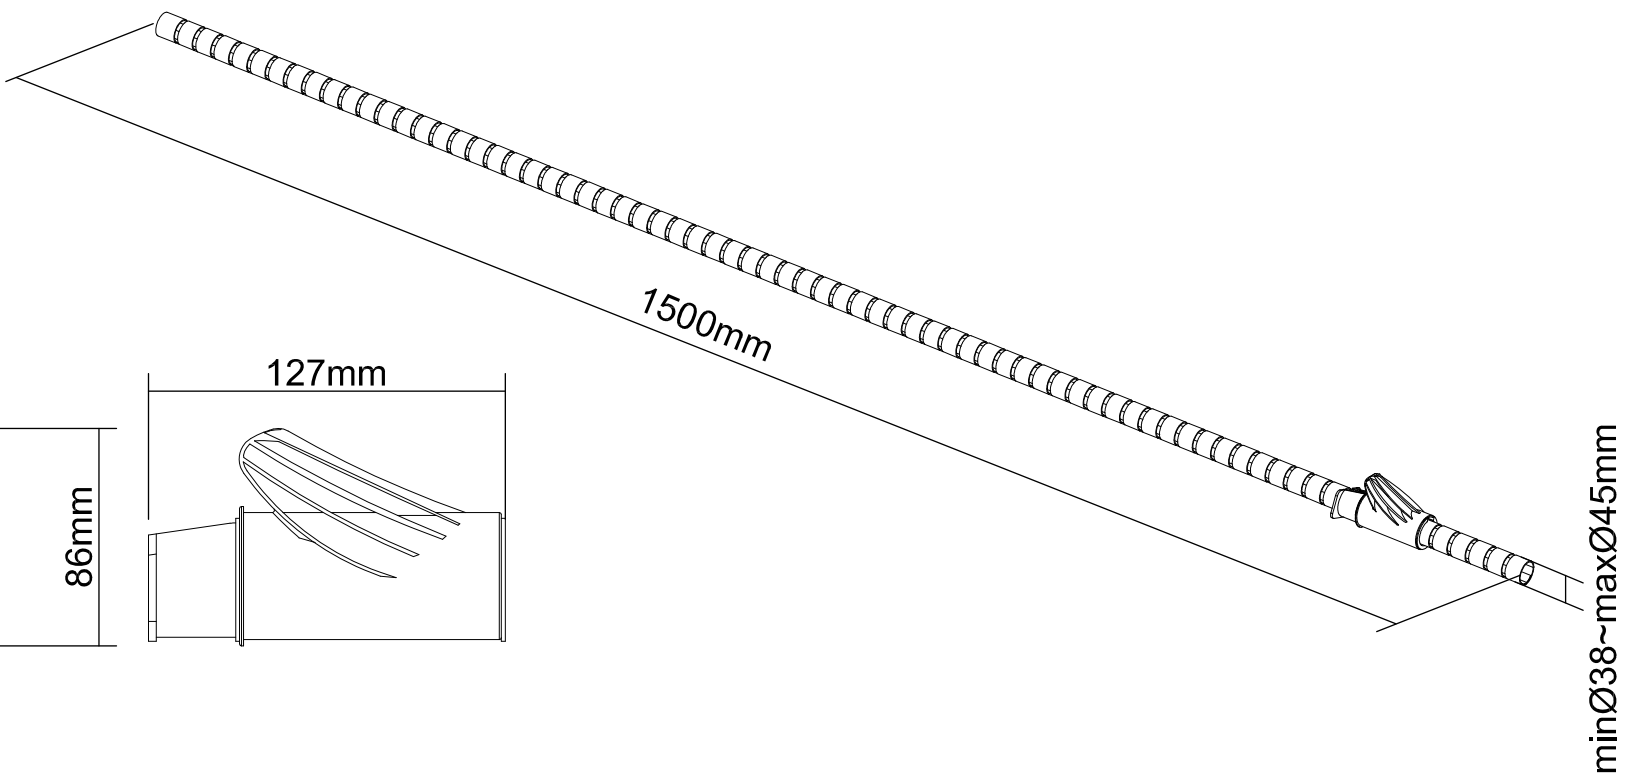

8 7 6 5 4 3 2 1

F
E
D
C
B
A

THIRD ANGLE PROJECTION

GENERAL NOTES

DIMENSIONS ARE IN MM - DO NOT SCALE

THIS DOCUMENT CONTAINS CONFIDENTIAL, PROPRIETARY INFORMATION THAT IS PROPERTY OF STARTECH.COM

StarTech.com

PRODUCT ID	CMSCOILED3		
DESCRIPTION	1.5 m (4.9 ft.) Cable-Management Sleeve - Spiral - 45 mm (1.8 in.) Diameter		
DO NOT SCALE	SHEET: 1 OF: 1	UPLOAD DATE: 4/07/2021	

8 7 6 5 4 3 2 1