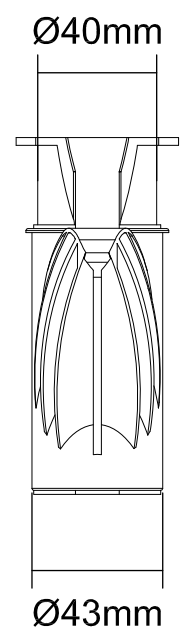

8 7 6 5 4 3 2 1

F
E
D
C
B
A

THIRD ANGLE PROJECTION

GENERAL NOTES

DIMENSIONS ARE IN MM - DO NOT SCALE

THIS DOCUMENT CONTAINS CONFIDENTIAL, PROPRIETARY INFORMATION THAT IS PROPERTY OF STARTECH.COM

StarTech.com

PRODUCT ID	CMSCOILED3		
DESCRIPTION	1.5 m (4.9 ft.) Cable-Management Sleeve - Spiral - 45 mm (1.8 in.) Diameter		
DO NOT SCALE	SHEET: 1 OF: 1	UPLOAD DATE: 4/07/2021	

8 7 6 5 4 3 2 1