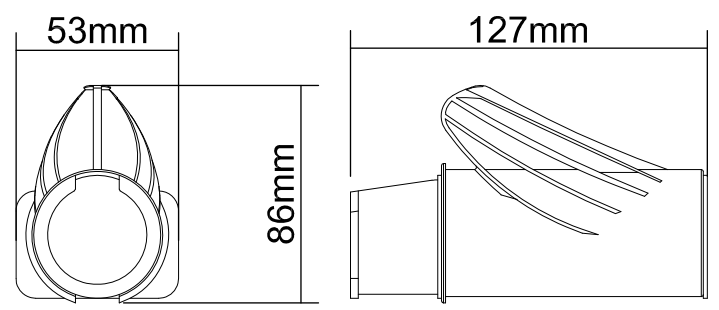

8 7 6 5 4 3 2 1

F
E
D
C
B
A

THIRD ANGLE PROJECTION

GENERAL NOTES

DIMENSIONS ARE IN MM - DO NOT SCALE

THIS DOCUMENT CONTAINS CONFIDENTIAL, PROPRIETARY INFORMATION THAT IS PROPERTY OF STARTECH.COM

StarTech.com

PRODUCT ID	CMSCOILED3		
DESCRIPTION	1.5 m (4.9 ft.) Cable-Management Sleeve - Spiral - 45 mm (1.8 in.) Diameter		
DO NOT SCALE	SHEET: 1 OF: 1	UPLOAD DATE: 4/07/2021	

8 7 6 5 4 3 2 1