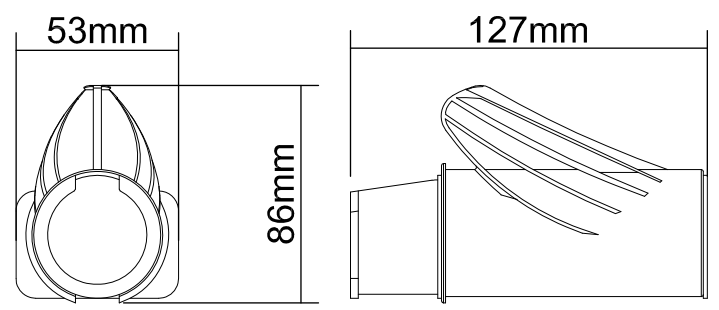

8 7 6 5 4 3 2 1

F
E
D
C
B
A

THIRD ANGLE PROJECTION

GENERAL NOTES

DIMENSIONS ARE IN MM - DO NOT SCALE
THIS DOCUMENT CONTAINS CONFIDENTIAL, PROPRIETARY INFORMATION THAT IS PROPERTY OF STARTECH.COM

StarTech.com

PRODUCT ID	CMSCOILED4		
DESCRIPTION	2.5 m (8.2 ft.) Cable-Management Sleeve - Spiral - 45 mm (1.8 in.) Diameter		
DO NOT SCALE	SHEET: 1 OF: 1	UPLOAD DATE: 4/07/2021	

8 7 6 5 4 3 2 1