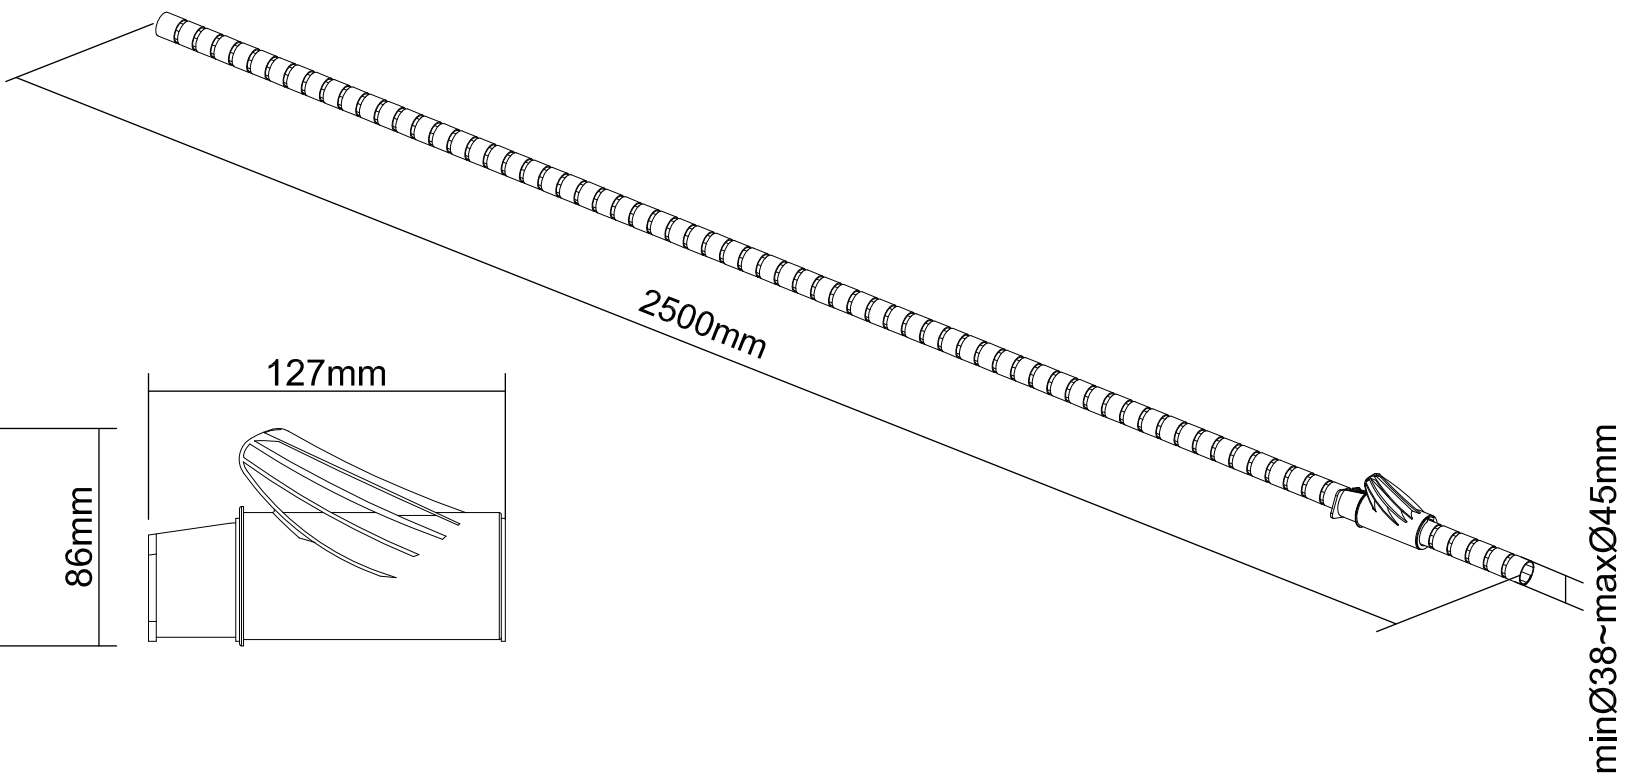

8 7 6 5 4 3 2 1

F
E
D
C
B
A

THIRD ANGLE PROJECTION

GENERAL NOTES

DIMENSIONS ARE IN MM - DO NOT SCALE
THIS DOCUMENT CONTAINS CONFIDENTIAL, PROPRIETARY INFORMATION THAT IS PROPERTY OF STARTECH.COM

StarTech.com

PRODUCT ID	CMSCOILED4		
DESCRIPTION	2.5 m (8.2 ft.) Cable-Management Sleeve - Spiral - 45 mm (1.8 in.) Diameter		
DO NOT SCALE	SHEET: 1 OF: 1	UPLOAD DATE: 4/07/2021	

8 7 6 5 4 3 2 1