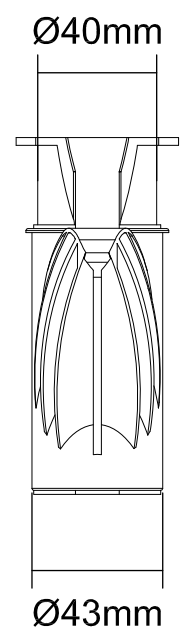

8 7 6 5 4 3 2 1

F
E
D
C
B
A

THIRD ANGLE PROJECTION

GENERAL NOTES

DIMENSIONS ARE IN MM - DO NOT SCALE
THIS DOCUMENT CONTAINS CONFIDENTIAL, PROPRIETARY INFORMATION THAT IS PROPERTY OF STARTECH.COM

StarTech.com

PRODUCT ID	CMSCOILED4		
DESCRIPTION	2.5 m (8.2 ft.) Cable-Management Sleeve - Spiral - 45 mm (1.8 in.) Diameter		
DO NOT SCALE	SHEET: 1 OF: 1	UPLOAD DATE: 4/07/2021	

8 7 6 5 4 3 2 1