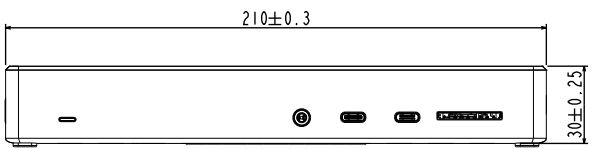

8 7 6 5 4 3 2 1

F  
E  
D  
C  
B  
A

THIRD ANGLE PROJECTION

**GENERAL NOTES**

DIMENSIONS ARE IN MM - DO NOT SCALE  
THIS DOCUMENT CONTAINS CONFIDENTIAL,  
PROPRIETARY INFORMATION THAT IS  
PROPERTY OF STARTECH.COM

PRODUCT ID	DK31C2DHSPD
DESCRIPTION	Triple 4K Monitor USB Type-C Docking Station - 100W Power Delivery - DP 1.4 Alt Mode and DSC, 2x DisplayPort 1.4/HDMI 2.0 - 6xUSB (2x 10Gbps), SD - Windows/Chrome
<b>DO NOT SCALE</b>	<b>SHEET: 1 OF: 1</b>
	<b>UPLOAD DATE: 7/6/2021</b>