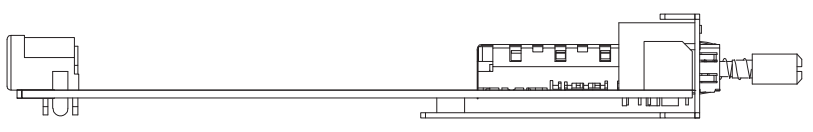

8 7 6 5 4 3 2 1

F
E
D
C
B
A

THIRD ANGLE PROJECTION

GENERAL NOTES

DIMENSIONS ARE IN MM - DO NOT SCALE
THIS DOCUMENT CONTAINS CONFIDENTIAL, PROPRIETARY INFORMATION THAT IS PROPERTY OF STARTECH.COM

PRODUCT ID	ET91000SFP2C
DESCRIPTION	Gigabit Ethernet Fiber Media Converter Card Module with Open SFP Slot
DO NOT SCALE	SHEET: 1 OF: 1
	UPLOAD DATE: 3/2/2021