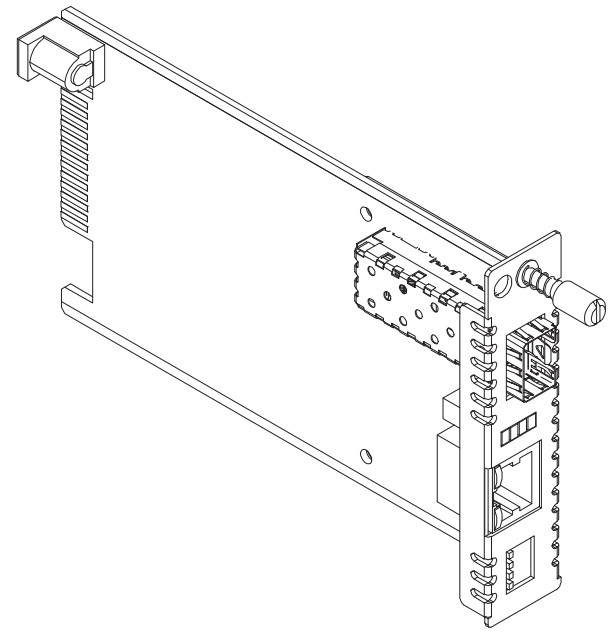

8 7 6 5 4 3 2 1

F
E
D
C
B
A

THIRD ANGLE PROJECTION

GENERAL NOTES

DIMENSIONS ARE IN MM - DO NOT SCALE
THIS DOCUMENT CONTAINS CONFIDENTIAL, PROPRIETARY INFORMATION THAT IS PROPERTY OF STARTECH.COM

PRODUCT ID	ET91000SFP2C
DESCRIPTION	Gigabit Ethernet Fiber Media Converter Card Module with Open SFP Slot
DO NOT SCALE	SHEET: 1 OF: 1
	UPLOAD DATE: 3/2/2021