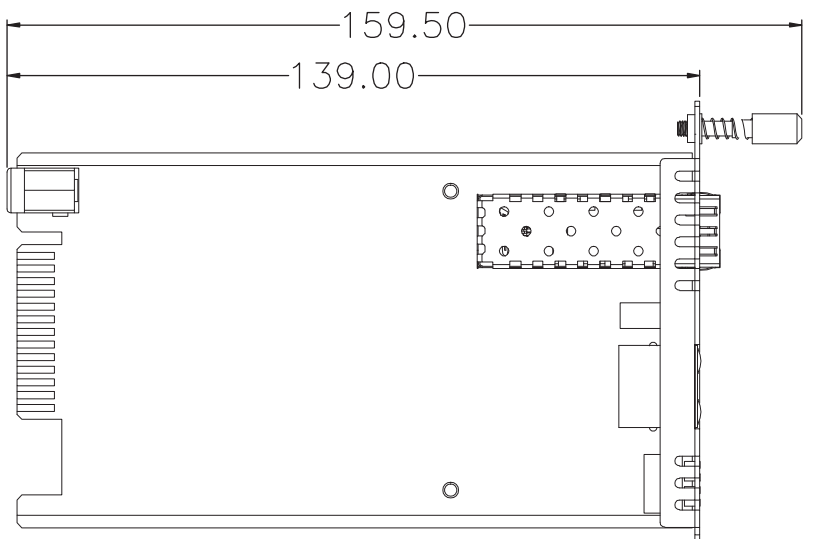

8 7 6 5 4 3 2 1

F
E
D
C
B
A

THIRD ANGLE PROJECTION

GENERAL NOTES

DIMENSIONS ARE IN MM - DO NOT SCALE
THIS DOCUMENT CONTAINS CONFIDENTIAL, PROPRIETARY INFORMATION THAT IS PROPERTY OF STARTECH.COM

PRODUCT ID	ET91000SFP2C
DESCRIPTION	Gigabit Ethernet Fiber Media Converter Card Module with Open SFP Slot
DO NOT SCALE	SHEET: 1 OF: 1
	UPLOAD DATE: 3/2/2021

8 7 6 5 4 3 2 1