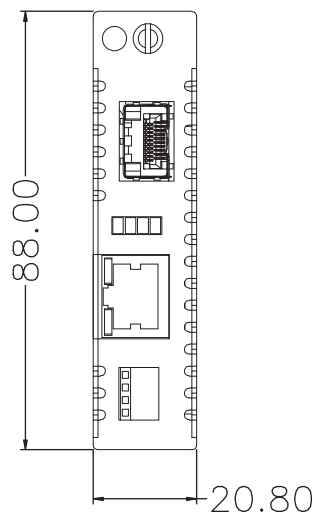

8 7 6 5 4 3 2 1

F
E
D
C
B
A

THIRD ANGLE PROJECTION

GENERAL NOTES

DIMENSIONS ARE IN MM - DO NOT SCALE
THIS DOCUMENT CONTAINS CONFIDENTIAL, PROPRIETARY INFORMATION THAT IS PROPERTY OF STARTECH.COM

PRODUCT ID	ET91000SFP2C
DESCRIPTION	Gigabit Ethernet Fiber Media Converter Card Module with Open SFP Slot
DO NOT SCALE	SHEET: 1 OF: 1
	UPLOAD DATE: 3/2/2021

8 7 6 5 4 3 2 1