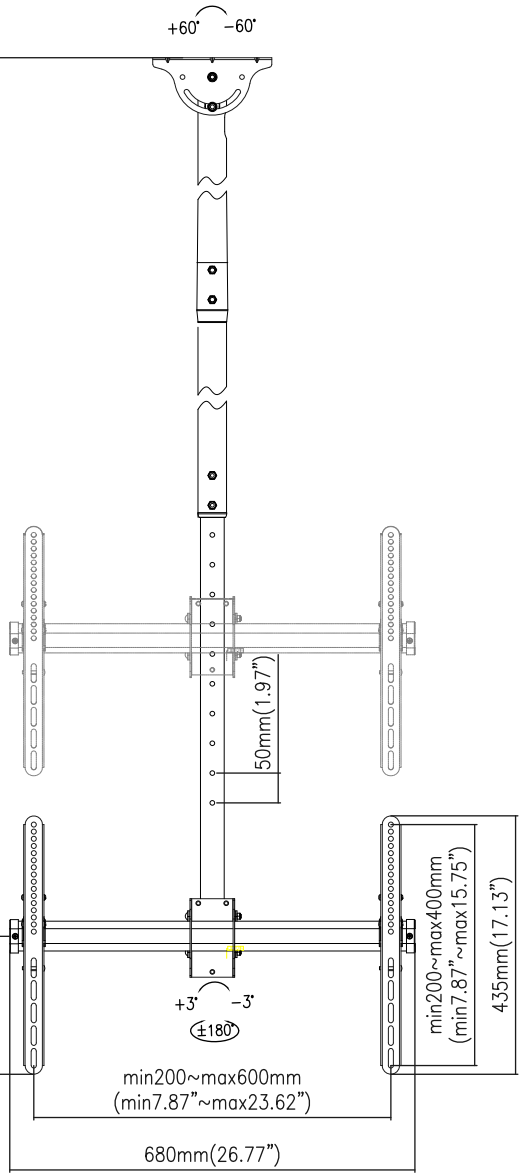

min2718~max3218mm
(min107.01"~max126.69")

min2500~max3000mm
(min98.43"~max118.11")

+60° -60°

ø48mm (ø1.89")

ø48mm (ø1.89")

ø40mm (ø1.57")

0°
-25°

THIRD ANGLE PROJECTION

GENERAL NOTES

DIMENSIONS ARE IN MM - DO NOT SCALE
THIS DOCUMENT CONTAINS CONFIDENTIAL, PROPRIETARY INFORMATION THAT IS PROPERTY OF STARTECH.COM

PRODUCT ID	FPCEILPTBLP		
DESCRIPTION	Ceiling TV Mount - 8.2' to 9.8' Long Pole		
DO NOT SCALE	SHEET: 1 OF: 1	UPLOAD DATE: 11/19/2024	