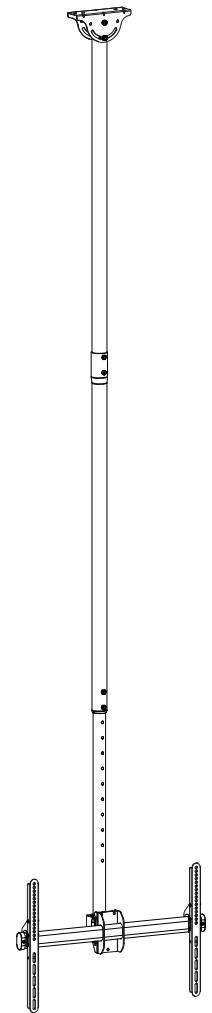

min2718~max3218mm
(min107.01"~max126.69")

min2500~max3000mm
(min98.43"~max118.11")

+60° -60°

ø48mm (ø1.89")

ø48mm (ø1.89")

ø40mm (ø1.57")

0°
-25°

THIRD ANGLE PROJECTION

GENERAL NOTES

DIMENSIONS ARE IN MM - DO NOT SCALE
THIS DOCUMENT CONTAINS CONFIDENTIAL, PROPRIETARY INFORMATION THAT IS PROPERTY OF STARTECH.COM

PRODUCT ID	FPCEILPTBLP		
DESCRIPTION	Ceiling TV Mount - 8.2' to 9.8' Long Pole		
DO NOT SCALE	SHEET: 1 OF: 1	UPLOAD DATE: 11/19/2024	