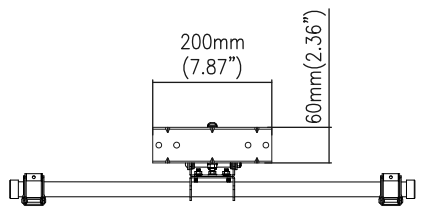

min2718~max3218mm
(min107.01"~max126.69")

min2500~max3000mm
(min98.43"~max118.11")

+60° -60°

ø48mm (ø1.89")

ø48mm (ø1.89")

ø40mm (ø1.57")

0°
-25°

THIRD ANGLE PROJECTION

GENERAL NOTES

DIMENSIONS ARE IN MM - DO NOT SCALE
THIS DOCUMENT CONTAINS CONFIDENTIAL, PROPRIETARY INFORMATION THAT IS PROPERTY OF STARTECH.COM

PRODUCT ID	FPCEILPTBLP		
DESCRIPTION	Ceiling TV Mount - 8.2' to 9.8' Long Pole		
DO NOT SCALE	SHEET: 1 OF: 1	UPLOAD DATE: 11/19/2024	