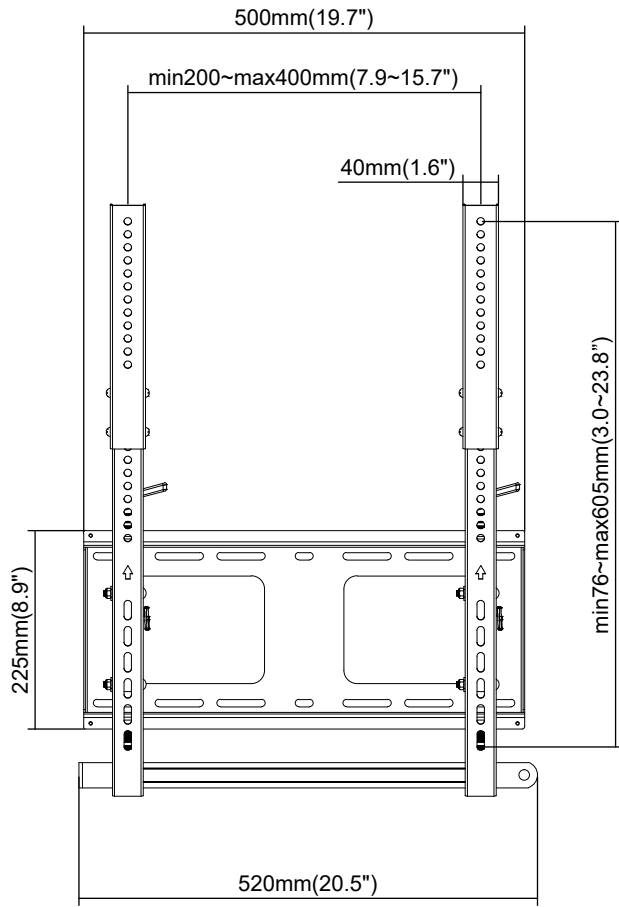

8 7 6 5 4 3 2 1

F
E
D
C
B
A

THIRD ANGLE PROJECTION

GENERAL NOTES

DIMENSIONS ARE IN MM - DO NOT SCALE

THIS DOCUMENT CONTAINS CONFIDENTIAL, PROPRIETARY INFORMATION THAT IS PROPERTY OF STARTECH.COM

PRODUCT ID	FPWTLTPORT		
DESCRIPTION	Wall-Mounted Tilting Display Mount - Portrait		
DO NOT SCALE	SHEET: 1 OF: 1	UPLOAD DATE: 4/08/2021	

8 7 6 5 4 3 2 1