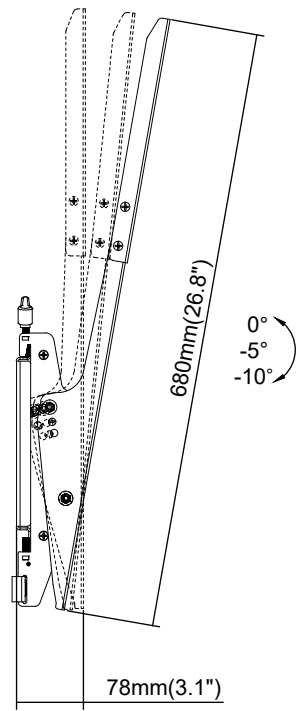

8 7 6 5 4 3 2 1

F
E
D
C
B
A

THIRD ANGLE PROJECTION

GENERAL NOTES

DIMENSIONS ARE IN MM - DO NOT SCALE

THIS DOCUMENT CONTAINS CONFIDENTIAL, PROPRIETARY INFORMATION THAT IS PROPERTY OF STARTECH.COM

PRODUCT ID	FPWTLTPORT		
DESCRIPTION	Wall-Mounted Tilting Display Mount - Portrait		
DO NOT SCALE	SHEET: 1 OF: 1	UPLOAD DATE: 4/08/2021	

8 7 6 5 4 3 2 1