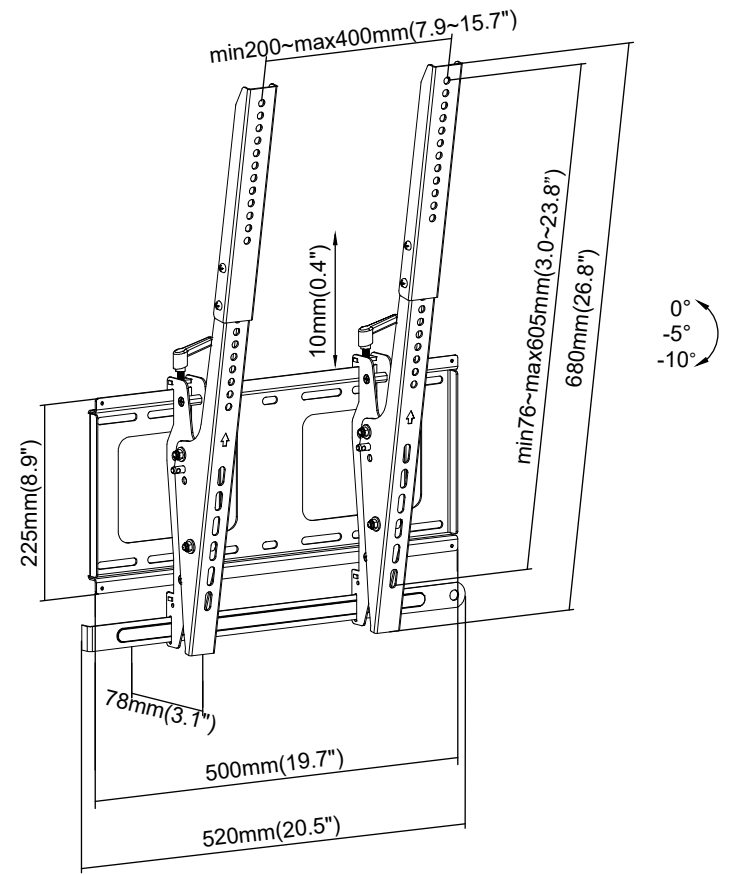

8 7 6 5 4 3 2 1

F
E
D
C
B
A

THIRD ANGLE PROJECTION

GENERAL NOTES

DIMENSIONS ARE IN MM - DO NOT SCALE

THIS DOCUMENT CONTAINS CONFIDENTIAL, PROPRIETARY INFORMATION THAT IS PROPERTY OF STARTECH.COM

PRODUCT ID	FPWTLTPORT		
DESCRIPTION	Wall-Mounted Tilting Display Mount - Portrait		
DO NOT SCALE	SHEET: 1 OF: 1	UPLOAD DATE: 4/08/2021	

8 7 6 5 4 3 2 1