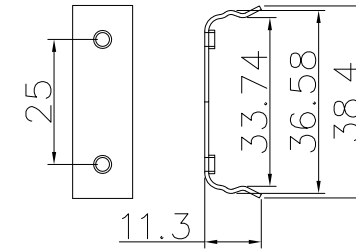

DIN RAIL CLIP

THIRD ANGLE PROJECTION

GENERAL NOTES

DIMENSIONS ARE IN MM - DO NOT SCALE
 THIS DOCUMENT CONTAINS CONFIDENTIAL,
 PROPRIETARY INFORMATION THAT IS
 PROPERTY OF STARTECH.COM

StarTech.com

PRODUCT ID	ICUSB2328I
DESCRIPTION	8 Port USB to DB9 RS232 Serial Adapter Hub – Industrial DIN Rail and Wall Mountable
DO NOT SCALE	SHEET: 1 OF: 1
	UPLOAD DATE: 09/21/2020