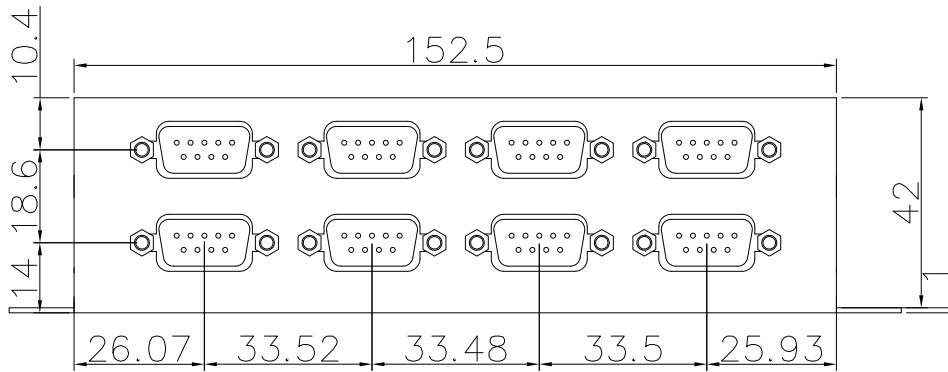

DIN RAIL CLIP

THIRD ANGLE PROJECTION

GENERAL NOTES

DIMENSIONS ARE IN MM - DO NOT SCALE
 THIS DOCUMENT CONTAINS CONFIDENTIAL,
 PROPRIETARY INFORMATION THAT IS
 PROPERTY OF STARTECH.COM

StarTech.com

PRODUCT ID	ICUSB2328I
DESCRIPTION	8 Port USB to DB9 RS232 Serial Adapter Hub – Industrial DIN Rail and Wall Mountable
DO NOT SCALE	SHEET: 1 OF: 1
	UPLOAD DATE: 09/21/2020