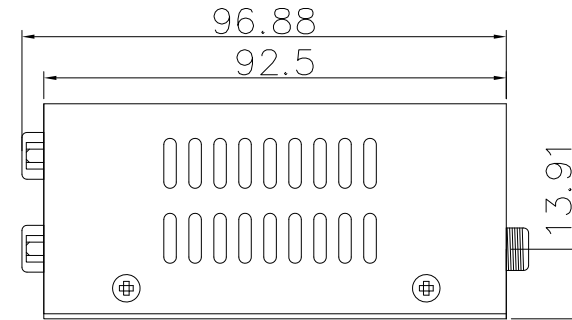

DIN RAIL CLIP

THIRD ANGLE PROJECTION

GENERAL NOTES

DIMENSIONS ARE IN MM - DO NOT SCALE
 THIS DOCUMENT CONTAINS CONFIDENTIAL,
 PROPRIETARY INFORMATION THAT IS
 PROPERTY OF STARTECH.COM

StarTech.com

PRODUCT ID	ICUSB2328I
DESCRIPTION	8 Port USB to DB9 RS232 Serial Adapter Hub – Industrial DIN Rail and Wall Mountable
DO NOT SCALE	SHEET: 1 OF: 1
	UPLOAD DATE: 09/21/2020