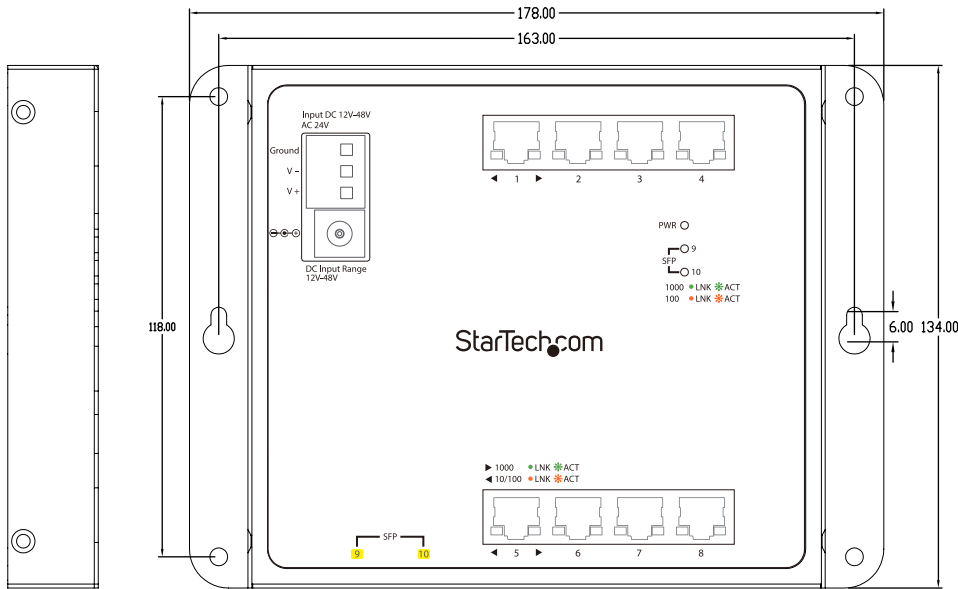

F

E

D

C

B

A

THIRD ANGLE PROJECTION

GENERAL NOTES

DIMENSIONS ARE IN MM - DO NOT SCALE

THIS DOCUMENT CONTAINS CONFIDENTIAL, PROPRIETARY INFORMATION THAT IS PROPERTY OF STARTECH.COM

PRODUCT ID	IES101G2SFPW		
DESCRIPTION	Industrial 8 Port Gigabit Ethernet Switch w/2 MSA SFP Slots Hardened GbE L2 Managed Network Switch		
DO NOT SCALE	SHEET: 1 OF: 1	UPLOAD DATE: 5/10/2021	