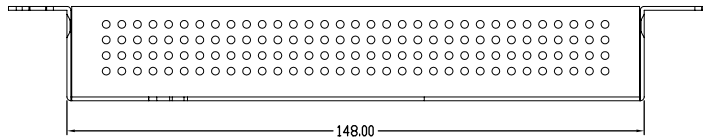

8

7

6

5

4

3

2

1

F

E

D

C

B

A