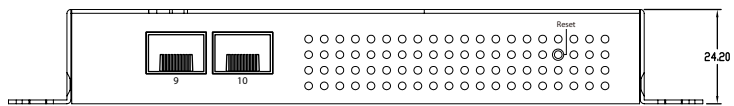

8

7

6

5

4

3

2

1

F

E

D

C

B

A