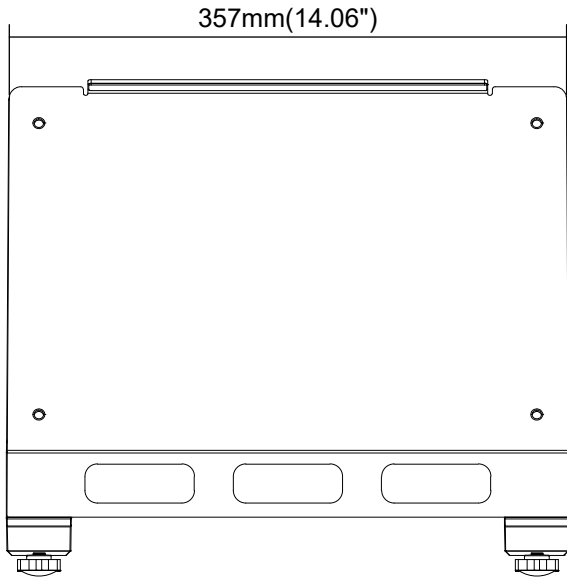

107mm or 132mm or 157mm
4.21" or 5.20" or 6.18"

THIRD ANGLE PROJECTION

GENERAL NOTES

DIMENSIONS ARE IN MM - DO NOT SCALE
THIS DOCUMENT CONTAINS CONFIDENTIAL, PROPRIETARY INFORMATION THAT IS PROPERTY OF STARTECH.COM

StarTech.com

| | | | |
|---------------------|--|-------------------------------|--|
| PRODUCT ID | LTSTND | | |
| DESCRIPTION | Adjustable Laptop Stand - Heavy Duty - 3 Height Settings | | |
| DO NOT SCALE | SHEET: 1 OF: 1 | UPLOAD DATE: 4/08/2021 | |