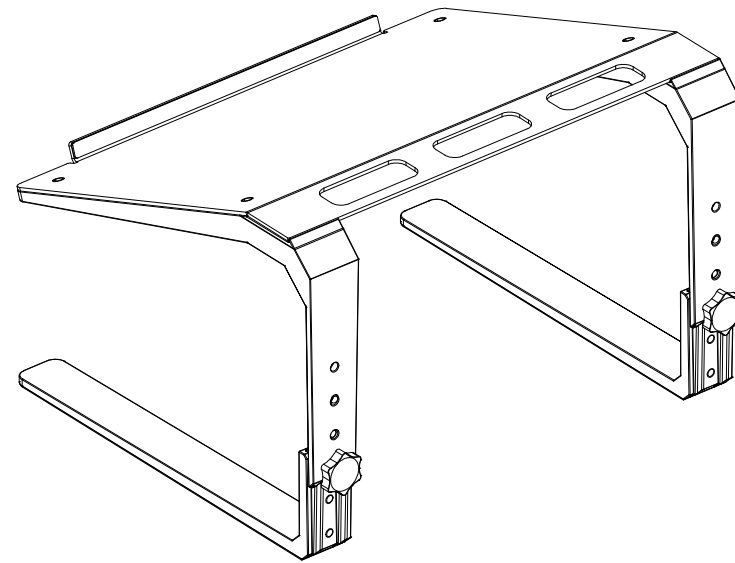

107mm or 132mm or 157mm
4.21" or 5.20" or 6.18"

THIRD ANGLE PROJECTION

GENERAL NOTES

DIMENSIONS ARE IN MM - DO NOT SCALE
THIS DOCUMENT CONTAINS CONFIDENTIAL, PROPRIETARY INFORMATION THAT IS PROPERTY OF STARTECH.COM

StarTech.com

| | | | |
|---------------------|--|-------------------------------|--|
| PRODUCT ID | LTSTND | | |
| DESCRIPTION | Adjustable Laptop Stand - Heavy Duty - 3 Height Settings | | |
| DO NOT SCALE | SHEET: 1 OF: 1 | UPLOAD DATE: 4/08/2021 | |