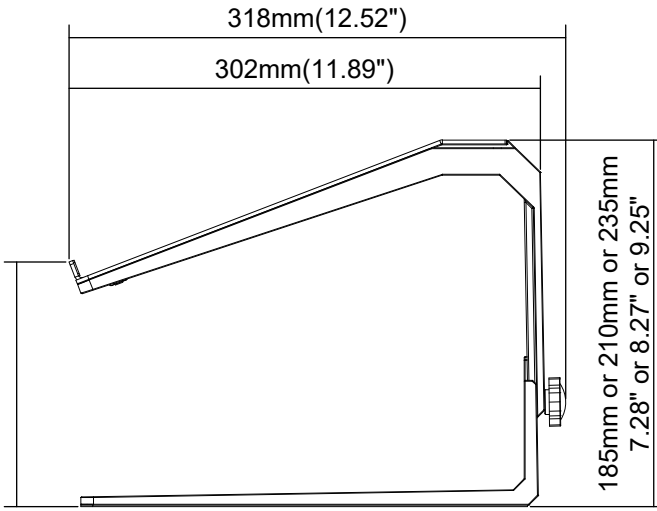

107mm or 132mm or 157mm
4.21" or 5.20" or 6.18"

THIRD ANGLE PROJECTION

GENERAL NOTES

DIMENSIONS ARE IN MM - DO NOT SCALE
THIS DOCUMENT CONTAINS CONFIDENTIAL, PROPRIETARY INFORMATION THAT IS PROPERTY OF STARTECH.COM