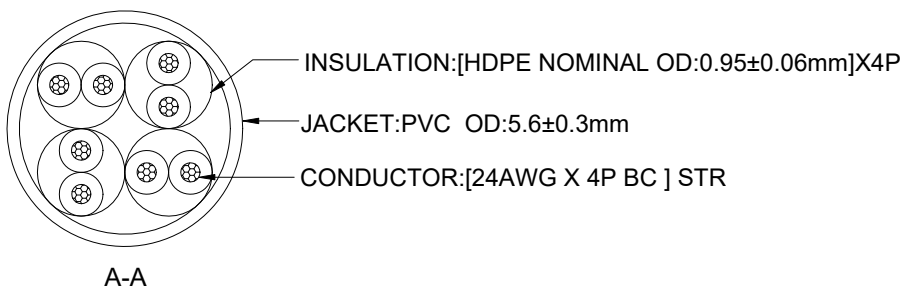

**Marking: CAT.5E UTP PATCH ETL/3P VERIFIED TO ANSI/TIA-568.2-D & ISO/IEC 11801 ED.2 & EN 50288-3-2 & IEC 60332-1-2 ▲ 24AWGX4P CM(UL) c(UL) E164469-XX**

PINOUT			
P1(T568B)		P2(T568B)	WIRE
1	X	1	WHITE/ORANGE
2		2	ORANGE
3	X	3	WHITE/GREEN
6		6	GREEN
4	X	4	BLUE
5		5	WHITE/BLUE
7	X	7	WHITE/BROWN
8		8	BROWN

**Note:**  
 1.100% Test(Open,short,miss wire)  
 2.Insulation Resistance:DC/250V,10 MΩ Min. For 0.01s  
 3.HI-pot Test:AC/250V 5mA Max. For 0.01s.

THIRD ANGLE PROJECTION

**StarTech.com**

③	Molding	YUS-01	A/R
②	Plug	RJ45 8P8C 50u"	2PCS
①	CABLE	LAN CABLE Cat.5E U/UTP 24AWGX4P STR PVC CM	A/R
NO.	TITLE	DESCRIPTION	Q'TY