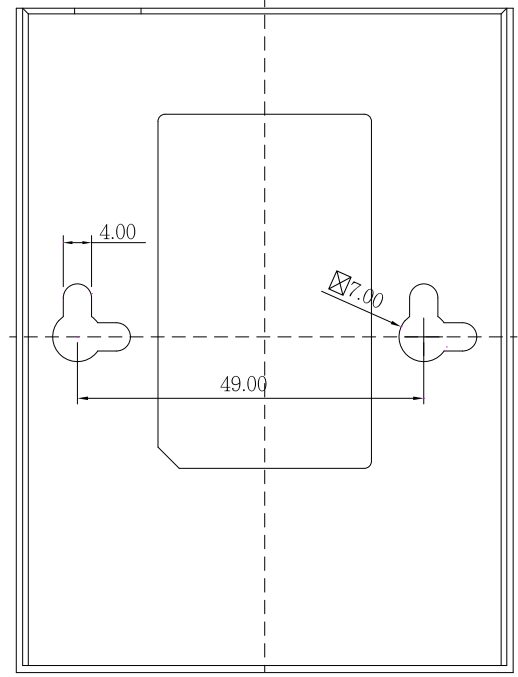

8 7 6 5 4 3 2 1

F E D C B A

THIRD ANGLE PROJECTION

**GENERAL NOTES**

DIMENSIONS ARE IN MM - DO NOT SCALE  
 THIS DOCUMENT CONTAINS CONFIDENTIAL, PROPRIETARY INFORMATION THAT IS PROPERTY OF STARTECH.COM

PRODUCT ID	MCM1110MMLC		
DESCRIPTION	Gigabit Ethernet Fiber Media Converter - Compact - 850nm MM LC - 550m		
REV: A	DO NOT SCALE	SHEET : 1 OF: 1	DATE: 07/14/2020

8 7 6 5 4 3 2 1