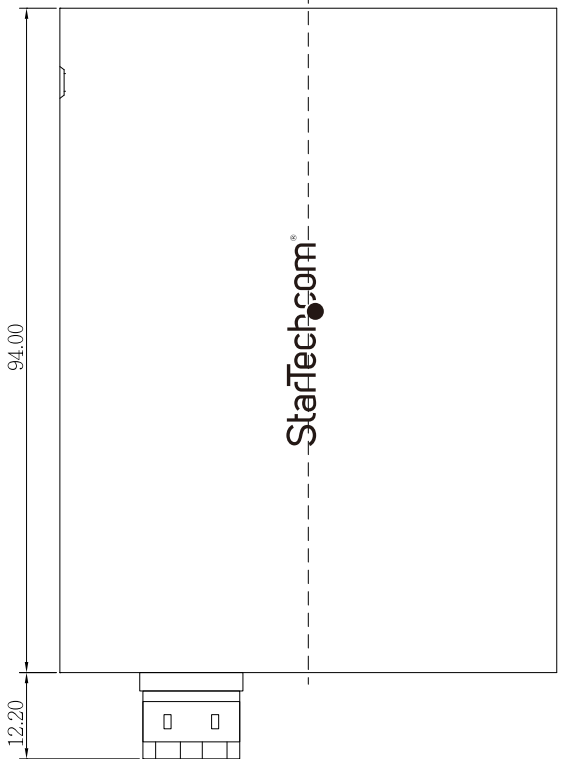

8 7 6 5 4 3 2 1

F E D C B A

THIRD ANGLE PROJECTION

**GENERAL NOTES**

DIMENSIONS ARE IN MM - DO NOT SCALE  
 THIS DOCUMENT CONTAINS CONFIDENTIAL, PROPRIETARY INFORMATION THAT IS PROPERTY OF STARTECH.COM

PRODUCT ID	MCM1110MMLC		
DESCRIPTION	Gigabit Ethernet Fiber Media Converter - Compact - 850nm MM LC - 550m		
REV: A	DO NOT SCALE	SHEET : 1 OF: 1	DATE: 07/14/2020

8 7 6 5 4 3 2 1