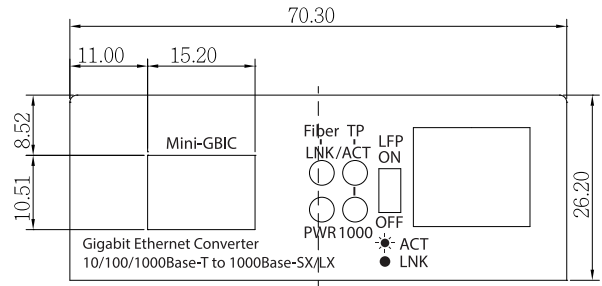

8 7 6 5 4 3 2 1

F E D C B A

THIRD ANGLE PROJECTION

**GENERAL NOTES**

DIMENSIONS ARE IN MM - DO NOT SCALE  
 THIS DOCUMENT CONTAINS CONFIDENTIAL, PROPRIETARY INFORMATION THAT IS PROPERTY OF STARTECH.COM

PRODUCT ID	MCM1110MMLC		
DESCRIPTION	Gigabit Ethernet Fiber Media Converter - Compact - 850nm MM LC - 550m		
REV: A	DO NOT SCALE	SHEET : 1 OF: 1	DATE: 07/14/2020