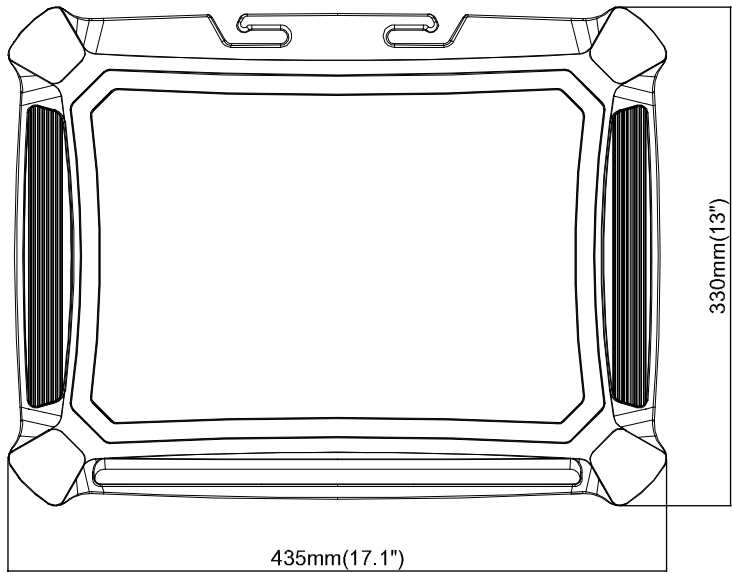

8 7 6 5 4 3 2 1

F
E
D
C
B
A

THIRD ANGLE PROJECTION

GENERAL NOTES

DIMENSIONS ARE IN MM - DO NOT SCALE
THIS DOCUMENT CONTAINS CONFIDENTIAL, PROPRIETARY INFORMATION THAT IS PROPERTY OF STARTECH.COM

StarTech.com

PRODUCT ID	MONSTADJD		
DESCRIPTION	Monitor Riser - Drawer - Height Adjustable		
DO NOT SCALE	SHEET: 1 OF: 1	UPLOAD DATE: 4/08/2021	

8 7 6 5 4 3 2 1