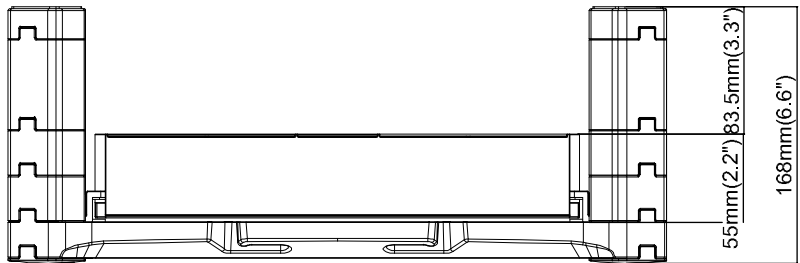

8 7 6 5 4 3 2 1

F
E
D
C
B
A

THIRD ANGLE PROJECTION

GENERAL NOTES

DIMENSIONS ARE IN MM - DO NOT SCALE
THIS DOCUMENT CONTAINS CONFIDENTIAL, PROPRIETARY INFORMATION THAT IS PROPERTY OF STARTECH.COM

StarTech.com

PRODUCT ID	MONSTADJD		
DESCRIPTION	Monitor Riser - Drawer - Height Adjustable		
DO NOT SCALE	SHEET: 1 OF: 1	UPLOAD DATE: 4/08/2021	

8 7 6 5 4 3 2 1