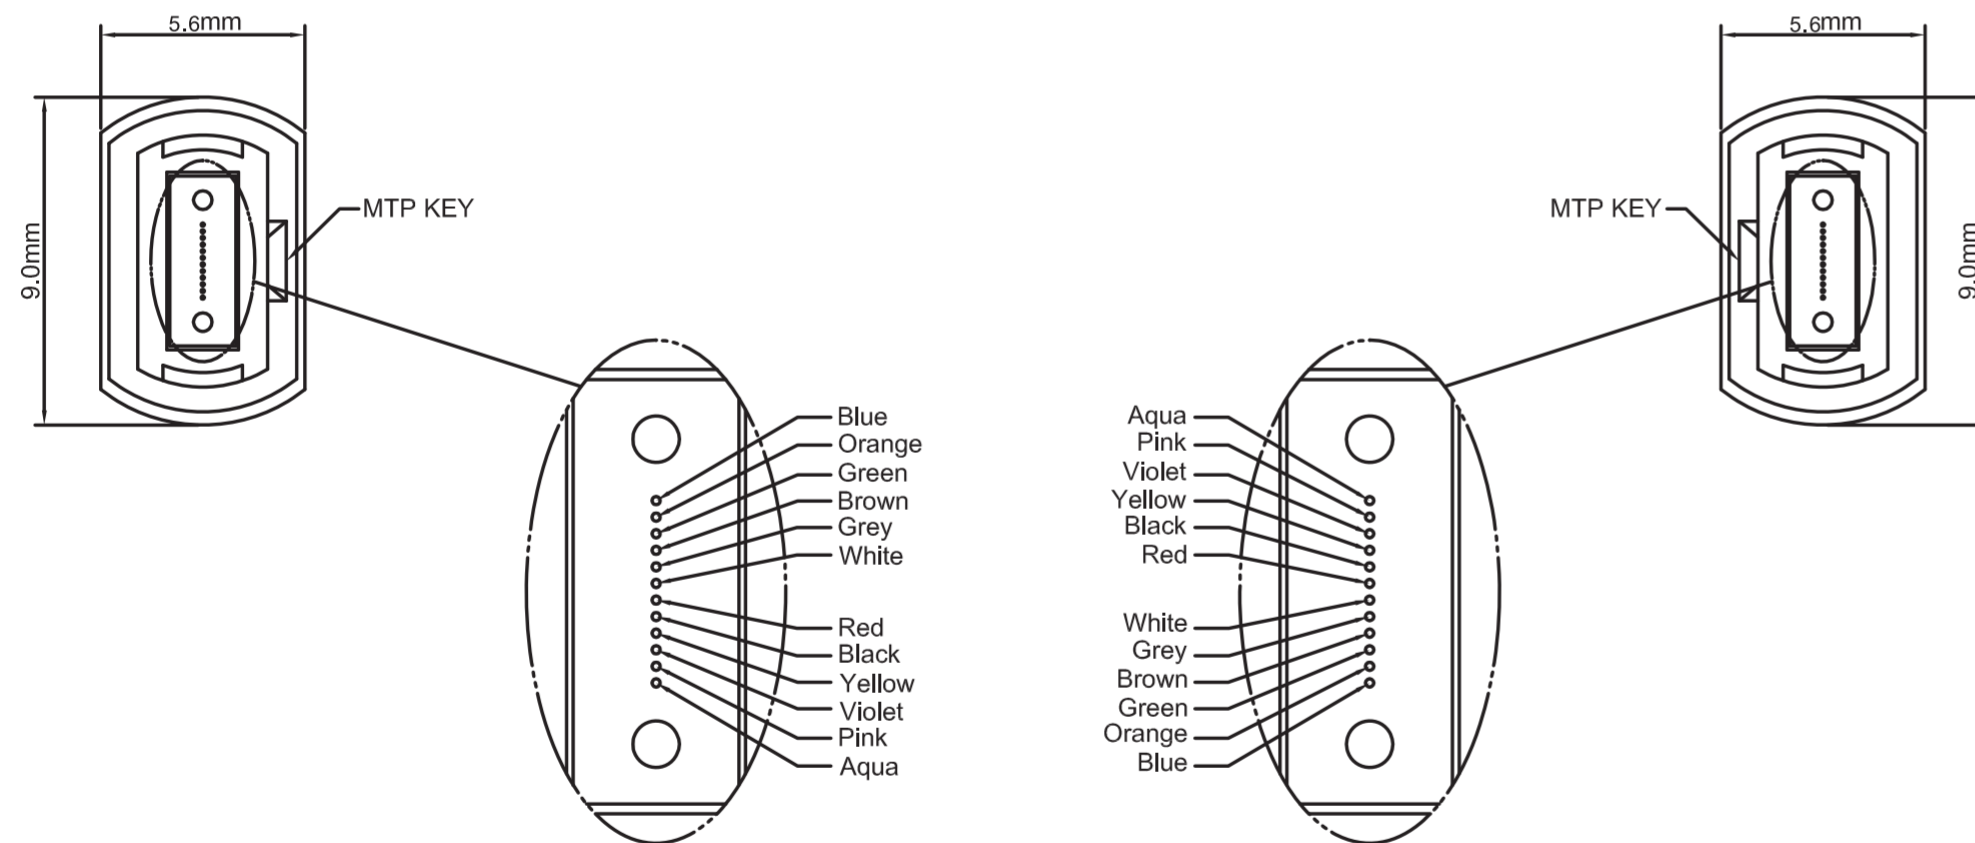

# MPO/MTP Fiber Optic Cable - Plenum-Rated - OM3, 40Gb - Push/Pull-Tab - XX m

MPO12PLXXM

Insertion loss  $\leq 0.5\text{dB}$   
Return loss  $\geq 20\text{dB}$

SKU Name (SKU)	Length	Cable Length	Tolerance
MPO 12PL1M	1M	Length $\leq 1\text{M}$	+5cm
MPO 12PL2M	2M	1M < Length < 10M	+10cm
MPO 12PL3M	3M		
MPO 12PL5M	5M		
MPO 12PL10M	10M	Length $\geq 10\text{M}$	$\pm 1\%$
MPO 12PLXM	XM		

3	2	Serial Number Label
2	2	MTP/PC Female MM 12F Connector (Aqua Housing)
1	A/R	$\varnothing 3.0\text{mm}$ , Multimode OM3 50/125, 12 fibers Single Jacket Micro Cable, OFNP, Color: Aqua