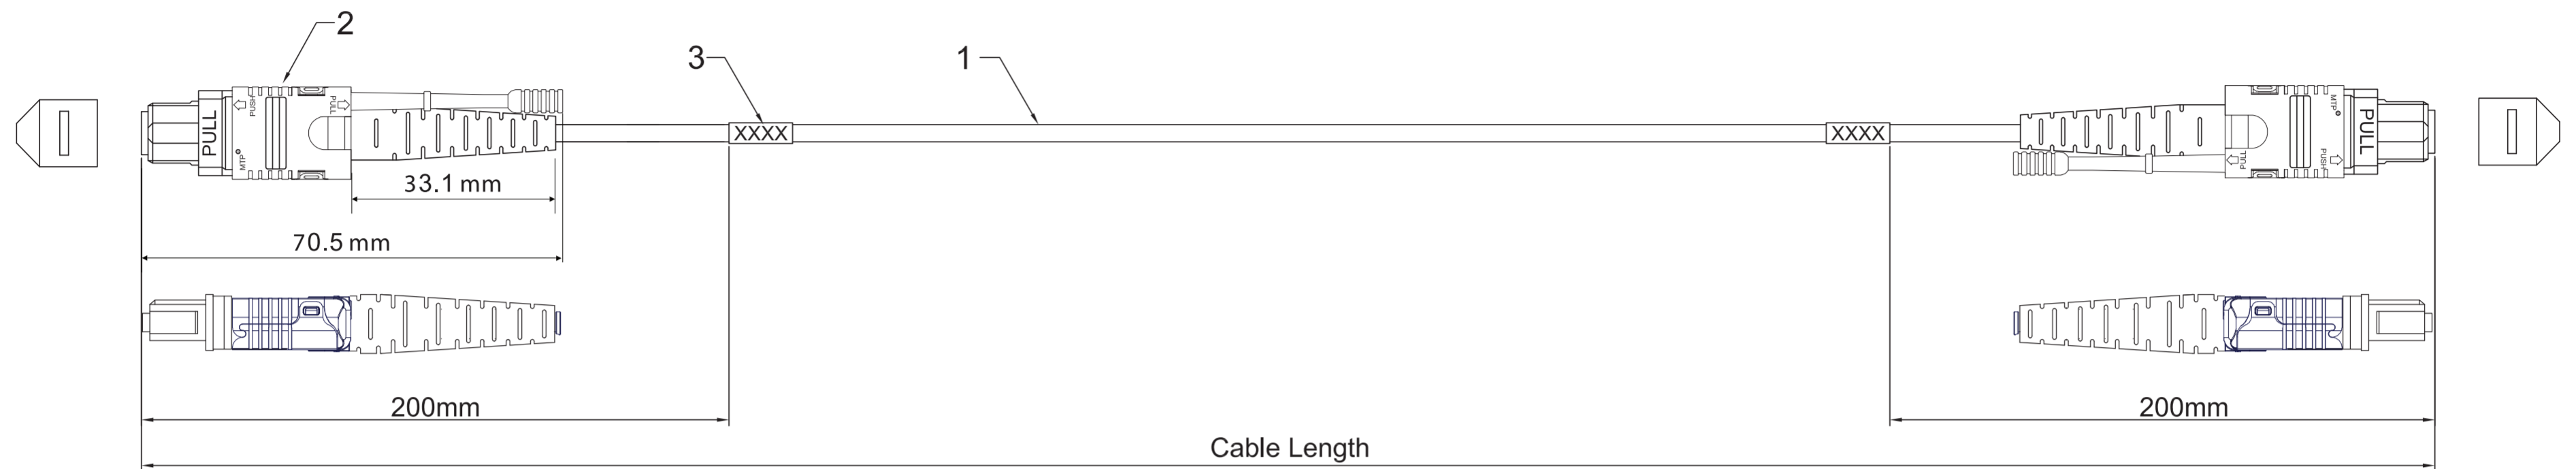

# MPO/MTP Fiber Optic Cable - Plenum-Rated - OM3, 40Gb - Push/Pull-Tab - XX m

MPO12PLXXM

Insertion loss  $\leq 0.5\text{dB}$   
Return loss  $\geq 20\text{dB}$

SKU Name (SKU)	Length	Cable Length	Tolerance
MPO 12PL1M	1M	Length $\leq 1\text{M}$	+5cm
MPO 12PL2M	2M	1M < Length < 10M	+10cm
MPO 12PL3M	3M		
MPO 12PL5M	5M		
MPO 12PL10M	10M	Length $\geq 10\text{M}$	$\pm 1\%$
MPO 12PLXM	XM		

3	2	Serial Number Label
2	2	MTP/PC Female MM 12F Connector (Aqua Housing)
1	A/R	$\varnothing 3.0\text{mm}$ , Multimode OM3 50/125, 12 fibers Single Jacket Micro Cable, OFNP, Color: Aqua