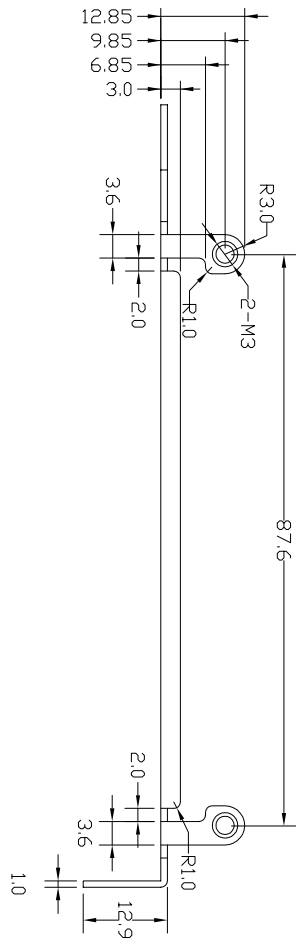

BRACKET

BOARD

THIRD ANGLE PROJECTION

GENERAL NOTES

DIMENSIONS ARE IN MM - DO NOT SCALE
 THIS DOCUMENT CONTAINS CONFIDENTIAL, PROPRIETARY INFORMATION THAT IS PROPERTY OF STARTECH.COM

PRODUCT ID	PCIUSB7		
DESCRIPTION	7 Port PCI USB Card Adapter		
DO NOT SCALE	SHEET: 1 OF: 1	UPLOAD DATE: 08/10/2020	