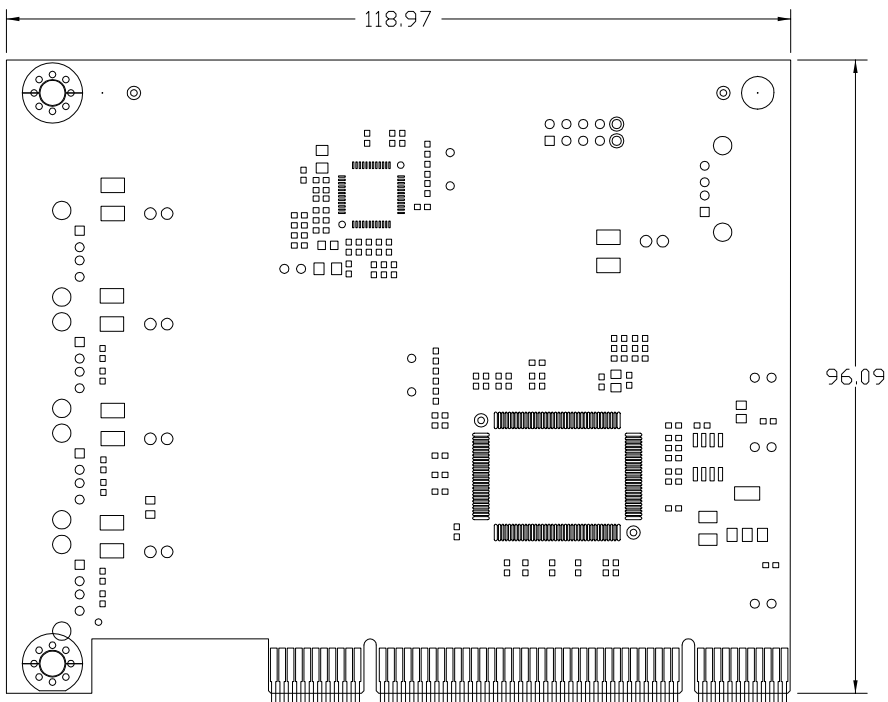

BRACKET

BOARD

THIRD ANGLE PROJECTION

GENERAL NOTES

DIMENSIONS ARE IN MM - DO NOT SCALE
 THIS DOCUMENT CONTAINS CONFIDENTIAL, PROPRIETARY INFORMATION THAT IS PROPERTY OF STARTECH.COM

PRODUCT ID	PCIUSB7		
DESCRIPTION	7 Port PCI USB Card Adapter		
DO NOT SCALE	SHEET: 1 OF: 1	UPLOAD DATE: 08/10/2020	