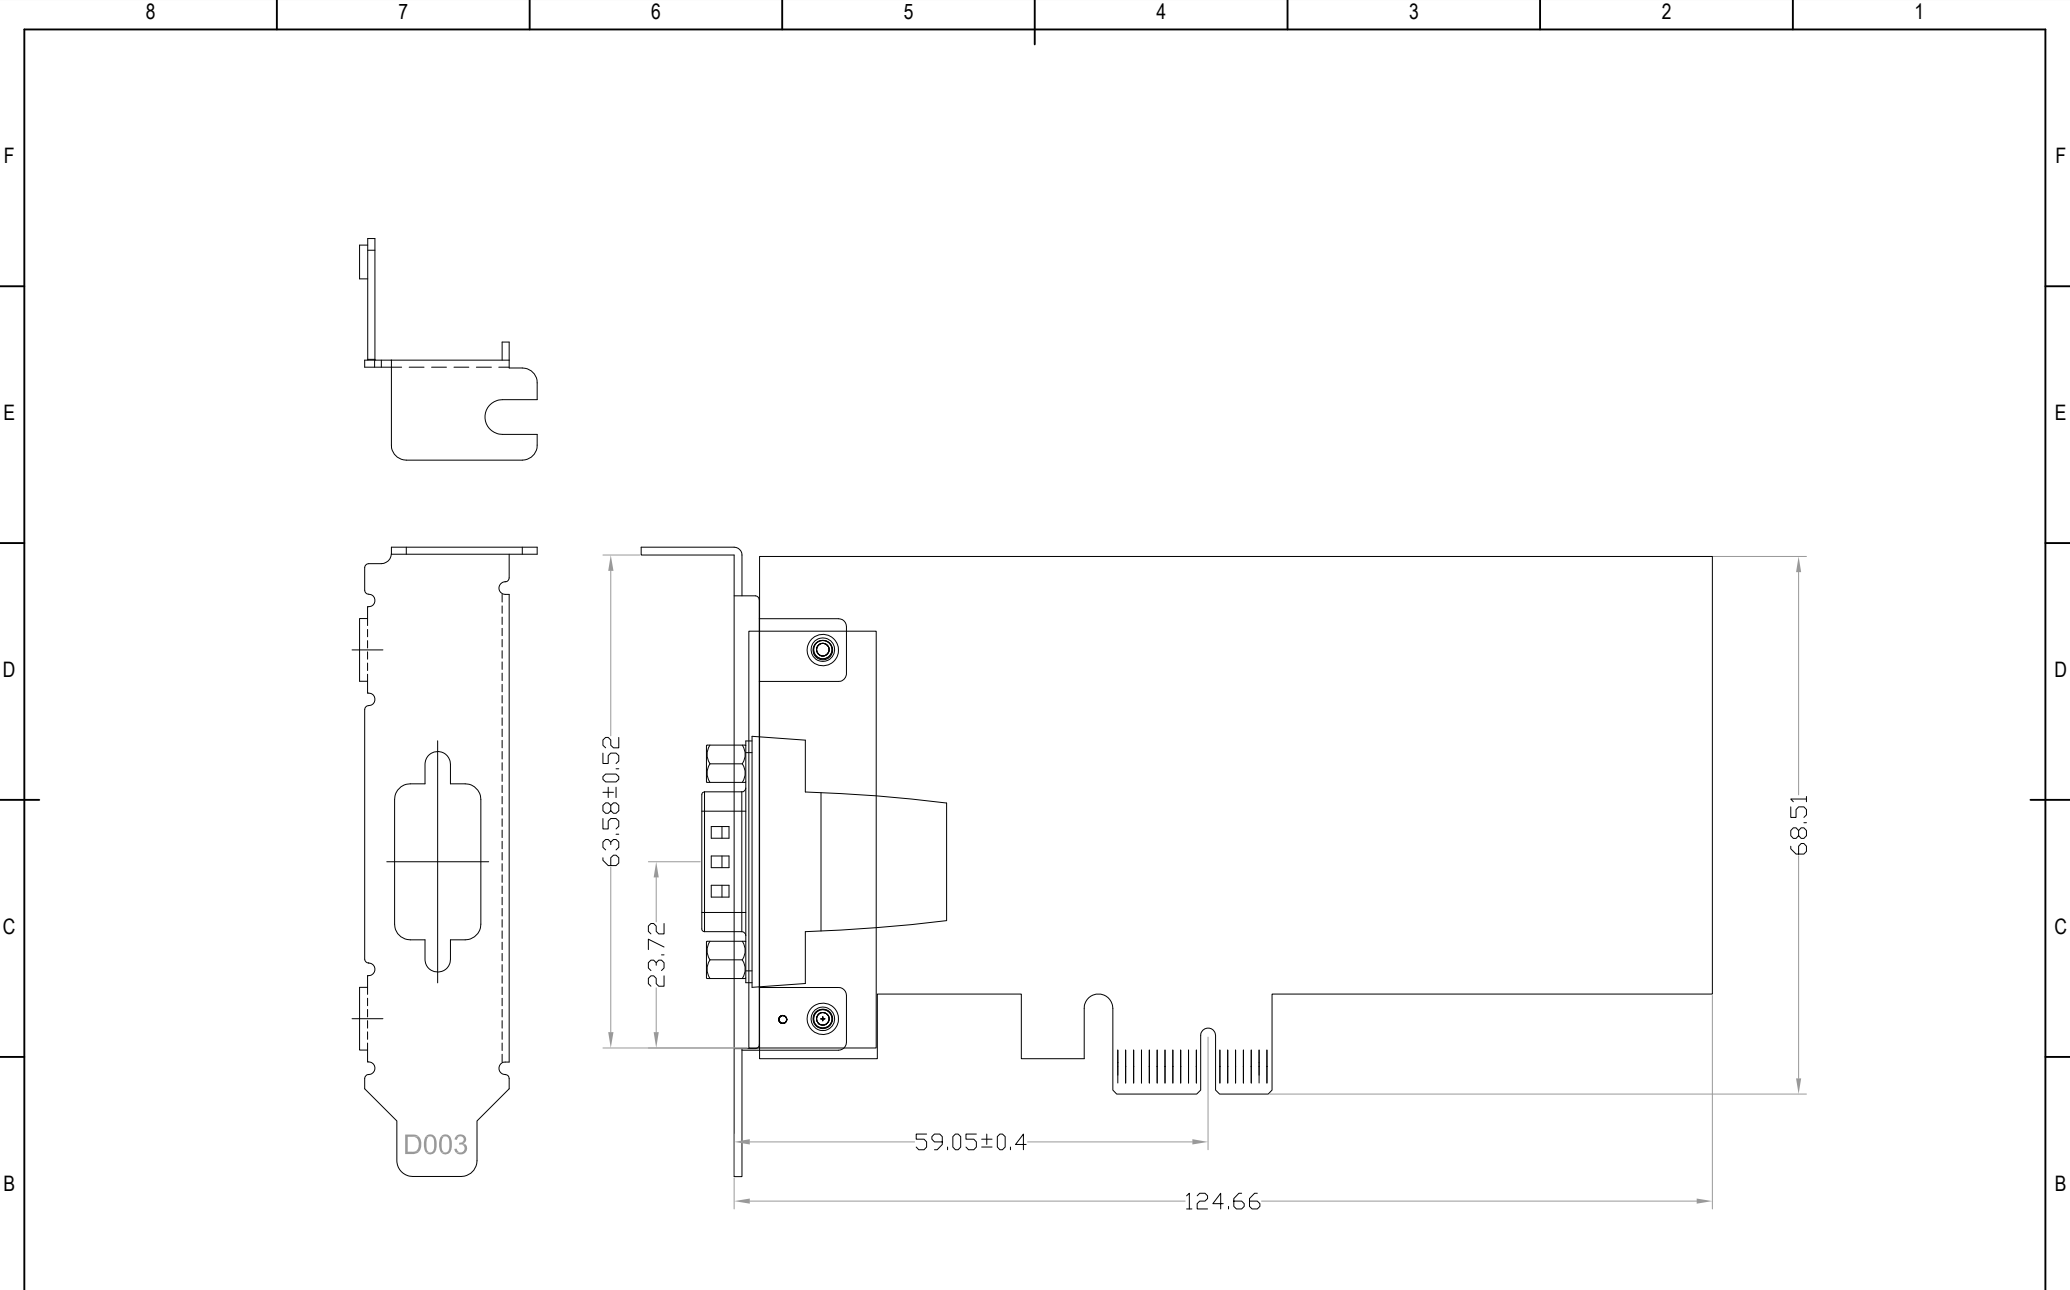

THIRD ANGLE PROJECTION

GENERAL NOTES

DIMENSIONS ARE IN MM - DO NOT SCALE
 THIS DOCUMENT CONTAINS CONFIDENTIAL,
 PROPRIETARY INFORMATION THAT IS
 PROPERTY OF STARTECH.COM

StarTech.com

| | | | |
|---------------------|---|--------------------------------|--|
| PRODUCT ID | PEX4S553 (Standard Bracket) | | |
| DESCRIPTION | 4 Port Native PCI Express RS232 Serial Adapter Card with 16550 UART | | |
| DO NOT SCALE | SHEET: 1 OF: 2 | UPLOAD DATE: 09/01/2020 | |

THIRD ANGLE PROJECTION

GENERAL NOTES

DIMENSIONS ARE IN MM - DO NOT SCALE
 THIS DOCUMENT CONTAINS CONFIDENTIAL,
 PROPRIETARY INFORMATION THAT IS
 PROPERTY OF STARTECH.COM

StarTech.com

| | | | |
|---------------------|---|--------------------------------|--|
| PRODUCT ID | PEX4S553 (Low Profile Bracket) | | |
| DESCRIPTION | 4 Port Native PCI Express RS232 Serial Adapter Card with 16550 UART | | |
| DO NOT SCALE | SHEET: 2 OF: 2 | UPLOAD DATE: 09/01/2020 | |