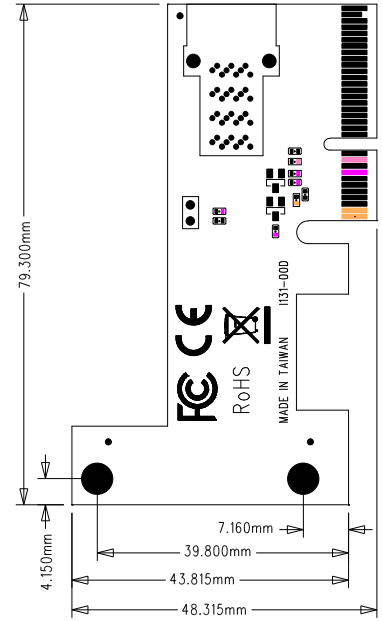

LOW PROFILE BRACKET

FULL PROFILE BRACKET

PCB

THIRD ANGLE PROJECTION

GENERAL NOTES

DIMENSIONS ARE IN MM - DO NOT SCALE
 THIS DOCUMENT CONTAINS CONFIDENTIAL, PROPRIETARY INFORMATION THAT IS PROPERTY OF STARTECH.COM

PRODUCT ID	PEX4SFF8643		
DESCRIPTION	X4 PCI EXPRESS TO SFF-8643 ADAPTER FOR PCIe NVME U.2 SSD		
REV: A	DO NOT SCALE	SHEET : 1 OF: 1	DATE: 04/01/2020