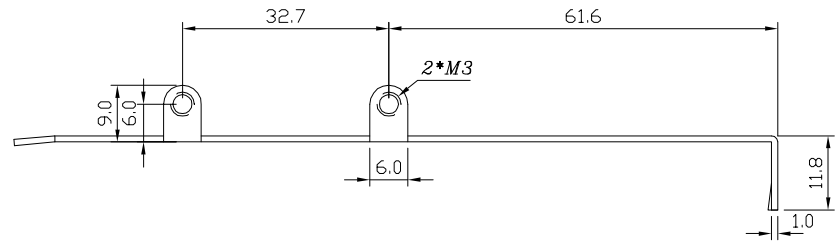

LOW PROFILE BRACKET

FULL PROFILE BRACKET

PCB

THIRD ANGLE PROJECTION

GENERAL NOTES

DIMENSIONS ARE IN MM - DO NOT SCALE
 THIS DOCUMENT CONTAINS CONFIDENTIAL, PROPRIETARY INFORMATION THAT IS PROPERTY OF STARTECH.COM

PRODUCT ID	PEX4SFF8643		
DESCRIPTION	X4 PCI EXPRESS TO SFF-8643 ADAPTER FOR PCIe NVME U.2 SSD		
REV: A	DO NOT SCALE	SHEET : 1 OF: 1	DATE: 04/01/2020