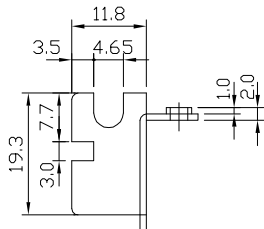

LOW PROFILE BRACKET

FULL PROFILE BRACKET

PCB

THIRD ANGLE PROJECTION

GENERAL NOTES

DIMENSIONS ARE IN MM - DO NOT SCALE
 THIS DOCUMENT CONTAINS CONFIDENTIAL, PROPRIETARY INFORMATION THAT IS PROPERTY OF STARTECH.COM

PRODUCT ID	PEX4SFF8643		
DESCRIPTION	X4 PCI EXPRESS TO SFF-8643 ADAPTER FOR PCIe NVME U.2 SSD		
REV: A	DO NOT SCALE	SHEET : 1 OF: 1	DATE: 04/01/2020