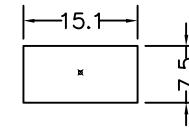

### GENERAL NOTES

DIMENSIONS ARE IN MM - DO NOT SCALE

THIS DOCUMENT CONTAINS CONFIDENTIAL, PROPRIETARY INFORMATION THAT IS PROPERTY OF STARTECH.COM

PRODUCT ID	PEXUSB3S2EI		
DESCRIPTION	4-Port PCI Express USB 3.0 Card - 2 External, 2 Internal - SATA Power		
<b>DO NOT SCALE</b>	<b>SHEET: 1 OF: 3</b>	<b>UPLOAD DATE: 11/25/2020</b>	

8 7 6 5 4 3 2 1

THIRD ANGLE PROJECTION

StarTech.com

**GENERAL NOTES**

DIMENSIONS ARE IN MM - DO NOT SCALE  
 THIS DOCUMENT CONTAINS CONFIDENTIAL,  
 PROPRIETARY INFORMATION THAT IS  
 PROPERTY OF STARTECH.COM

THIRD ANGLE PROJECTION

**GENERAL NOTES**

DIMENSIONS ARE IN MM - DO NOT SCALE  
 THIS DOCUMENT CONTAINS CONFIDENTIAL,  
 PROPRIETARY INFORMATION THAT IS  
 PROPERTY OF STARTECH.COM

**StarTech.com**

PRODUCT ID	PEXUSB3S2EI - Low Profile Bracket		
DESCRIPTION	4-Port PCI Express USB 3.0 Card - 2 External, 2 Internal - SATA Power		
<b>DO NOT SCALE</b>	<b>SHEET: 3 OF: 3</b>	<b>UPLOAD DATE: 11/25/2020</b>	