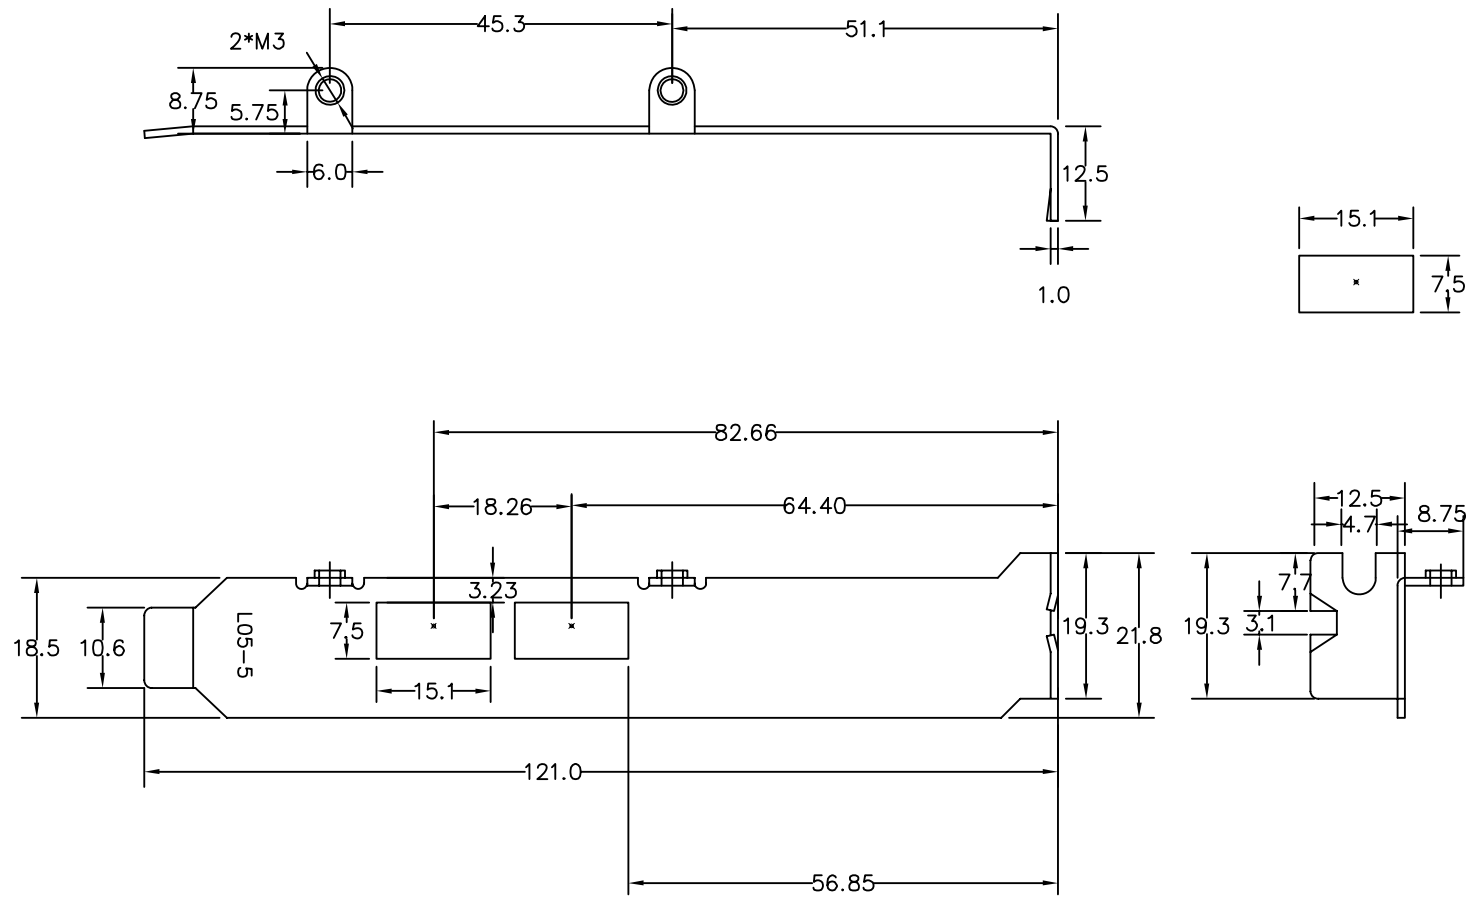

### GENERAL NOTES

DIMENSIONS ARE IN MM - DO NOT SCALE

THIS DOCUMENT CONTAINS CONFIDENTIAL, PROPRIETARY INFORMATION THAT IS PROPERTY OF STARTECH.COM

PRODUCT ID	PEXUSB3S2EI		
DESCRIPTION	4-Port PCI Express USB 3.0 Card - 2 External, 2 Internal - SATA Power		
<b>DO NOT SCALE</b>	<b>SHEET: 1 OF: 3</b>	<b>UPLOAD DATE: 11/25/2020</b>	

8 7 6 5 4 3 2 1

THIRD ANGLE PROJECTION

StarTech.com

**GENERAL NOTES**

DIMENSIONS ARE IN MM - DO NOT SCALE  
 THIS DOCUMENT CONTAINS CONFIDENTIAL,  
 PROPRIETARY INFORMATION THAT IS  
 PROPERTY OF STARTECH.COM

PRODUCT ID	PEXUSB3S2EI - Standard Bracket		
DESCRIPTION	4-Port PCI Express USB 3.0 Card - 2 External, 2 Internal - SATA Power		
<b>DO NOT SCALE</b>	<b>SHEET: 2 OF: 3</b>	<b>UPLOAD DATE: 11/25/2020</b>	

THIRD ANGLE PROJECTION

**GENERAL NOTES**

DIMENSIONS ARE IN MM - DO NOT SCALE  
 THIS DOCUMENT CONTAINS CONFIDENTIAL,  
 PROPRIETARY INFORMATION THAT IS  
 PROPERTY OF STARTECH.COM

**StarTech.com**

PRODUCT ID	PEXUSB3S2EI - Low Profile Bracket		
DESCRIPTION	4-Port PCI Express USB 3.0 Card - 2 External, 2 Internal - SATA Power		
<b>DO NOT SCALE</b>	<b>SHEET: 3 OF: 3</b>	<b>UPLOAD DATE: 11/25/2020</b>	