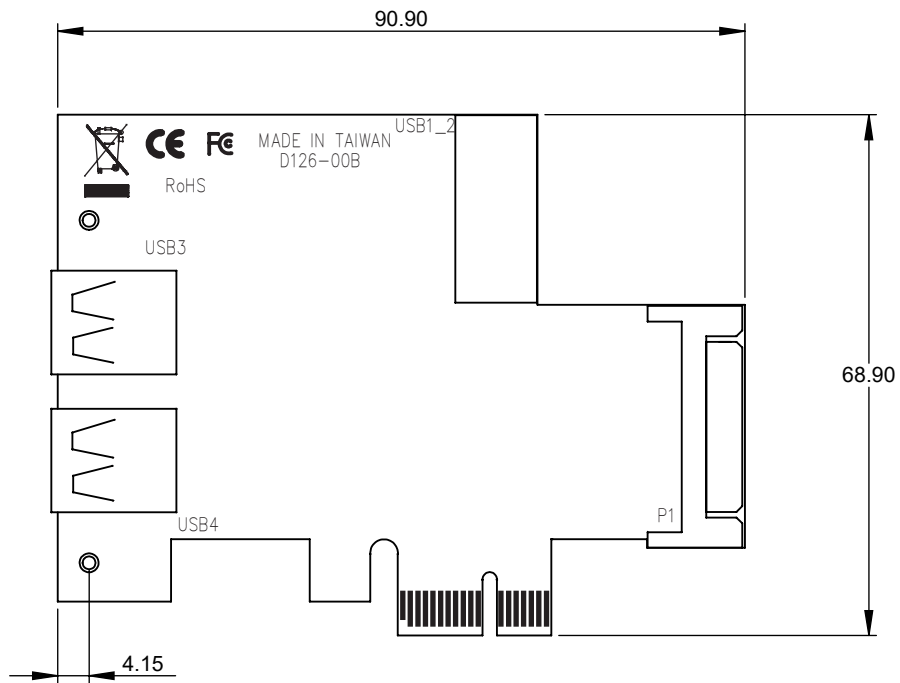

8 7 6 5 4 3 2 1

F  
E  
D  
C  
B  
A

THIRD ANGLE PROJECTION

### GENERAL NOTES

DIMENSIONS ARE IN MM - DO NOT SCALE

THIS DOCUMENT CONTAINS CONFIDENTIAL, PROPRIETARY INFORMATION THAT IS PROPERTY OF STARTECH.COM

PRODUCT ID	PEXUSB3S2EI		
DESCRIPTION	4-Port PCI Express USB 3.0 Card - 2 External, 2 Internal - SATA Power		
<b>DO NOT SCALE</b>	<b>SHEET: 1 OF: 3</b>	<b>UPLOAD DATE: 11/25/2020</b>	

PRODUCT ID	PEXUSB3S2EI - Standard Bracket		
DESCRIPTION	4-Port PCI Express USB 3.0 Card - 2 External, 2 Internal - SATA Power		
<b>DO NOT SCALE</b>	<b>SHEET: 2 OF: 3</b>	<b>UPLOAD DATE: 11/25/2020</b>	

THIRD ANGLE PROJECTION

**GENERAL NOTES**

DIMENSIONS ARE IN MM - DO NOT SCALE  
 THIS DOCUMENT CONTAINS CONFIDENTIAL,  
 PROPRIETARY INFORMATION THAT IS  
 PROPERTY OF STARTECH.COM

**StarTech.com**

PRODUCT ID	PEXUSB3S2EI - Low Profile Bracket		
DESCRIPTION	4-Port PCI Express USB 3.0 Card - 2 External, 2 Internal - SATA Power		
<b>DO NOT SCALE</b>	<b>SHEET: 3 OF: 3</b>	<b>UPLOAD DATE: 11/25/2020</b>	