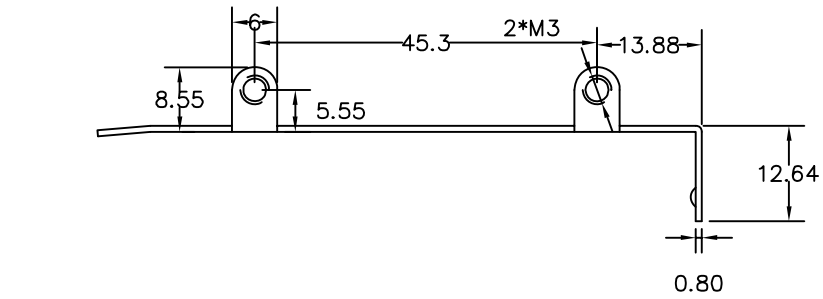

### GENERAL NOTES

DIMENSIONS ARE IN MM - DO NOT SCALE

THIS DOCUMENT CONTAINS CONFIDENTIAL, PROPRIETARY INFORMATION THAT IS PROPERTY OF STARTECH.COM

PRODUCT ID	PEXUSB3S2EI		
DESCRIPTION	4-Port PCI Express USB 3.0 Card - 2 External, 2 Internal - SATA Power		
<b>DO NOT SCALE</b>	<b>SHEET: 1 OF: 3</b>	<b>UPLOAD DATE: 11/25/2020</b>	

8 7 6 5 4 3 2 1

THIRD ANGLE PROJECTION

StarTech.com

**GENERAL NOTES**

DIMENSIONS ARE IN MM - DO NOT SCALE  
 THIS DOCUMENT CONTAINS CONFIDENTIAL,  
 PROPRIETARY INFORMATION THAT IS  
 PROPERTY OF STARTECH.COM

PRODUCT ID	PEXUSB3S2EI - Standard Bracket		
DESCRIPTION	4-Port PCI Express USB 3.0 Card - 2 External, 2 Internal - SATA Power		
<b>DO NOT SCALE</b>	<b>SHEET: 2 OF: 3</b>	<b>UPLOAD DATE: 11/25/2020</b>	

THIRD ANGLE PROJECTION

**GENERAL NOTES**

DIMENSIONS ARE IN MM - DO NOT SCALE  
 THIS DOCUMENT CONTAINS CONFIDENTIAL,  
 PROPRIETARY INFORMATION THAT IS  
 PROPERTY OF STARTECH.COM

**StarTech.com**

PRODUCT ID	PEXUSB3S2EI - Low Profile Bracket		
DESCRIPTION	4-Port PCI Express USB 3.0 Card - 2 External, 2 Internal - SATA Power		
<b>DO NOT SCALE</b>	<b>SHEET: 3 OF: 3</b>	<b>UPLOAD DATE: 11/25/2020</b>	