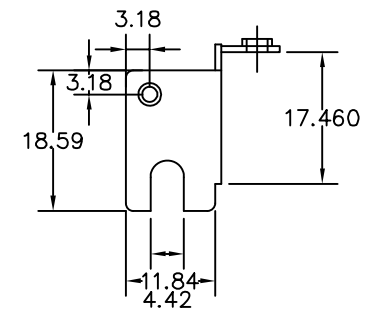

### GENERAL NOTES

DIMENSIONS ARE IN MM - DO NOT SCALE

THIS DOCUMENT CONTAINS CONFIDENTIAL, PROPRIETARY INFORMATION THAT IS PROPERTY OF STARTECH.COM

PRODUCT ID	PEXUSB3S2EI		
DESCRIPTION	4-Port PCI Express USB 3.0 Card - 2 External, 2 Internal - SATA Power		
<b>DO NOT SCALE</b>	<b>SHEET: 1 OF: 3</b>	<b>UPLOAD DATE: 11/25/2020</b>	

8 7 6 5 4 3 2 1

THIRD ANGLE PROJECTION

StarTech.com

**GENERAL NOTES**

DIMENSIONS ARE IN MM - DO NOT SCALE  
 THIS DOCUMENT CONTAINS CONFIDENTIAL,  
 PROPRIETARY INFORMATION THAT IS  
 PROPERTY OF STARTECH.COM

PRODUCT ID	PEXUSB3S2EI - Standard Bracket		
DESCRIPTION	4-Port PCI Express USB 3.0 Card - 2 External, 2 Internal - SATA Power		
<b>DO NOT SCALE</b>	<b>SHEET: 2 OF: 3</b>	<b>UPLOAD DATE: 11/25/2020</b>	

THIRD ANGLE PROJECTION

**GENERAL NOTES**

DIMENSIONS ARE IN MM - DO NOT SCALE  
 THIS DOCUMENT CONTAINS CONFIDENTIAL,  
 PROPRIETARY INFORMATION THAT IS  
 PROPERTY OF STARTECH.COM

**StarTech.com**

PRODUCT ID	PEXUSB3S2EI - Low Profile Bracket		
DESCRIPTION	4-Port PCI Express USB 3.0 Card - 2 External, 2 Internal - SATA Power		
<b>DO NOT SCALE</b>	<b>SHEET: 3 OF: 3</b>	<b>UPLOAD DATE: 11/25/2020</b>	