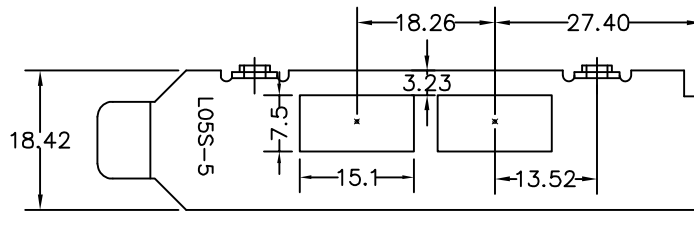

### GENERAL NOTES

DIMENSIONS ARE IN MM - DO NOT SCALE

THIS DOCUMENT CONTAINS CONFIDENTIAL, PROPRIETARY INFORMATION THAT IS PROPERTY OF STARTECH.COM

PRODUCT ID	PEXUSB3S2EI		
DESCRIPTION	4-Port PCI Express USB 3.0 Card - 2 External, 2 Internal - SATA Power		
<b>DO NOT SCALE</b>	<b>SHEET: 1 OF: 3</b>	<b>UPLOAD DATE: 11/25/2020</b>	

8 7 6 5 4 3 2 1

THIRD ANGLE PROJECTION

StarTech.com

**GENERAL NOTES**

DIMENSIONS ARE IN MM - DO NOT SCALE  
 THIS DOCUMENT CONTAINS CONFIDENTIAL,  
 PROPRIETARY INFORMATION THAT IS  
 PROPERTY OF STARTECH.COM

PRODUCT ID	PEXUSB3S2EI - Standard Bracket		
DESCRIPTION	4-Port PCI Express USB 3.0 Card - 2 External, 2 Internal - SATA Power		
<b>DO NOT SCALE</b>	<b>SHEET: 2 OF: 3</b>	<b>UPLOAD DATE: 11/25/2020</b>	

THIRD ANGLE PROJECTION

**GENERAL NOTES**

DIMENSIONS ARE IN MM - DO NOT SCALE  
 THIS DOCUMENT CONTAINS CONFIDENTIAL,  
 PROPRIETARY INFORMATION THAT IS  
 PROPERTY OF STARTECH.COM

**StarTech.com**

PRODUCT ID	PEXUSB3S2EI - Low Profile Bracket		
DESCRIPTION	4-Port PCI Express USB 3.0 Card - 2 External, 2 Internal - SATA Power		
<b>DO NOT SCALE</b>	<b>SHEET: 3 OF: 3</b>	<b>UPLOAD DATE: 11/25/2020</b>	