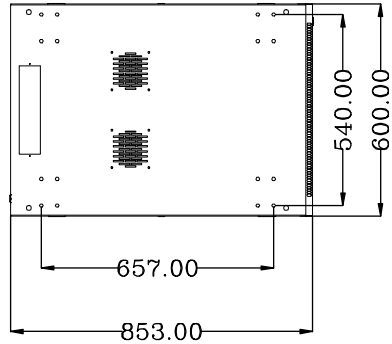

8 7 6 5 4 3 2 1

F
E
D
C
B
A

F
E
D
C
B
A

THIRD ANGLE PROJECTION

GENERAL NOTES

DIMENSIONS ARE IN MM - DO NOT SCALE
THIS DOCUMENT CONTAINS CONFIDENTIAL, PROPRIETARY INFORMATION THAT IS PROPERTY OF STARTECH.COM

PRODUCT ID	RK1833BKM		
DESCRIPTION	18U Server Rack Cabinet - 4-Post Adjustable Depth (2" to 30")		
DO NOT SCALE	SHEET: 1 OF: 1	UPLOAD DATE: 4/13/2021	

8 7 6 5 4 3 2 1