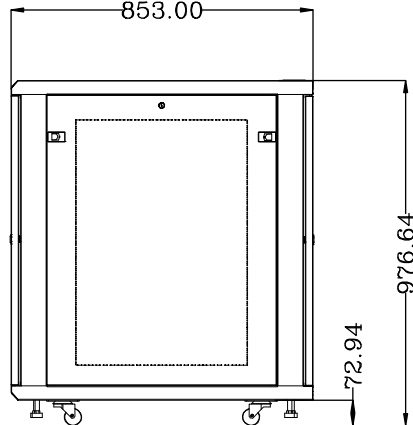

8 7 6 5 4 3 2 1

F
E
D
C
B
A

F
E
D
C
B
A

THIRD ANGLE PROJECTION

GENERAL NOTES

DIMENSIONS ARE IN MM - DO NOT SCALE
THIS DOCUMENT CONTAINS CONFIDENTIAL, PROPRIETARY INFORMATION THAT IS PROPERTY OF STARTECH.COM

PRODUCT ID	RK1833BKM		
DESCRIPTION	18U Server Rack Cabinet - 4-Post Adjustable Depth (2" to 30")		
DO NOT SCALE	SHEET: 1 OF: 1	UPLOAD DATE: 4/13/2021	

8 7 6 5 4 3 2 1