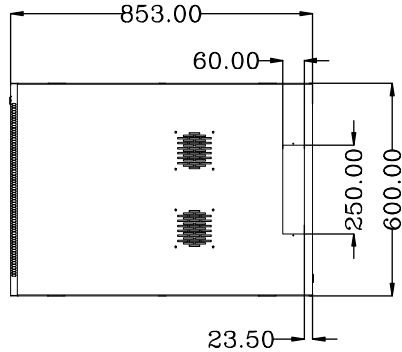

8 7 6 5 4 3 2 1

F
E
D
C
B
A

F
E
D
C
B
A

THIRD ANGLE PROJECTION

GENERAL NOTES

DIMENSIONS ARE IN MM - DO NOT SCALE
THIS DOCUMENT CONTAINS CONFIDENTIAL, PROPRIETARY INFORMATION THAT IS PROPERTY OF STARTECH.COM

PRODUCT ID	RK1833BKM		
DESCRIPTION	18U Server Rack Cabinet - 4-Post Adjustable Depth (2" to 30")		
DO NOT SCALE	SHEET: 1 OF: 1	UPLOAD DATE: 4/13/2021	

8 7 6 5 4 3 2 1