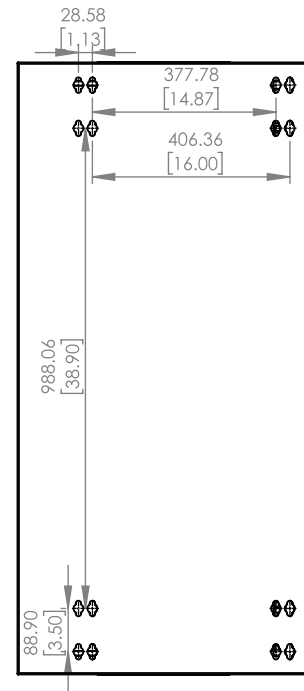

# 26U Hinged Wall-Mount Rack Enclosure

RK2620WALHM

mm  
[in]