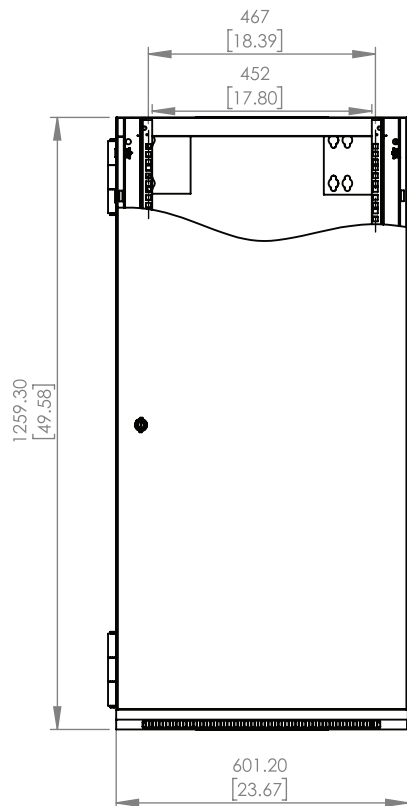

# 26U Hinged Wall-Mount Rack Enclosure

RK2620WALHM

mm  
[in]