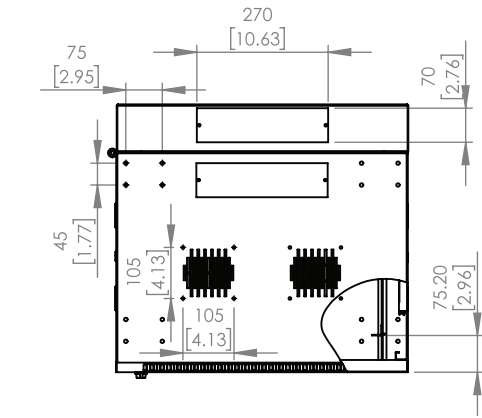

# 26U Hinged Wall-Mount Rack Enclosure

RK2620WALHM

mm  
[in]