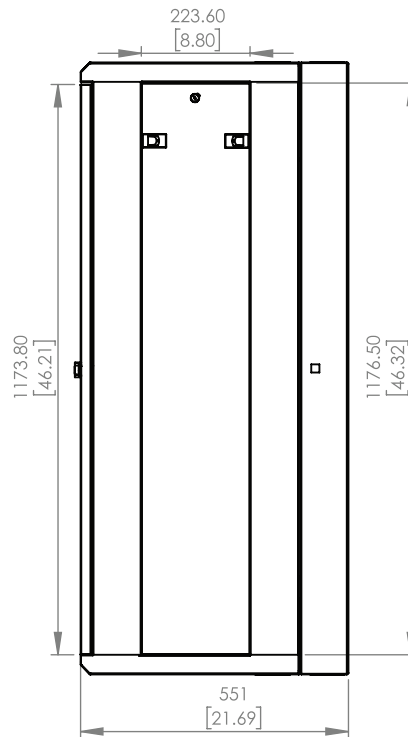

# 26U Hinged Wall-Mount Rack Enclosure

RK2620WALHM

mm  
[in]