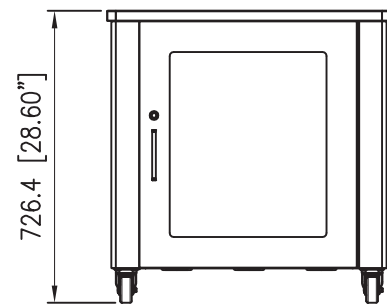

# 12U Quiet Office Mini Server Cabinet w/ Wood Finish, Casters and Fans

RKQMCAB12

TOP VIEW

SECTION A-A  
FRONT RAIL ADJUSTABLE TO  
95 [3.74"], 120 [4.7"], AND 145 [5.7"]  
FROM INSIDE OF FRONT DOOR

Air Filter Inserts  
3x-65MM CABLE GROMMET  
PASS-THROUGH  
BTM VIEW

Lockable Front  
- Enclosed Glass

FRONT VIEW

FRONT VIEW  
(Door removed for clarity)

SIDE VIEW

REAR VIEW

DeskTop  
REMOVABLE  
REAR ACCESS PANEL  
2.5" CASTERS