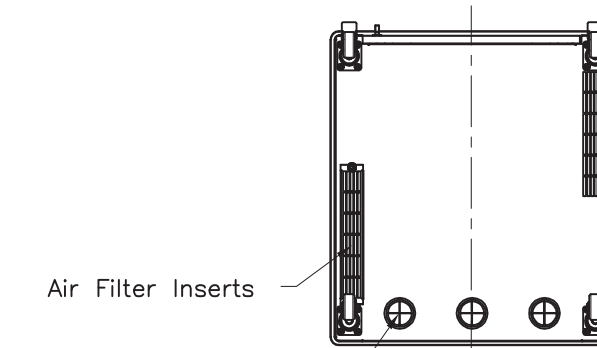

# 12U Quiet Office Mini Server Cabinet w/ Wood Finish, Casters and Fans

RKQMCAB12

TOP VIEW

SECTION A-A  
FRONT RAIL ADJUSTABLE TO  
95 [3.74"], 120 [4.7"], AND 145 [5.7"]  
FROM INSIDE OF FRONT DOOR

Air Filter Inserts  
3x-65MM CABLE GROMMET  
PASS-THROUGH  
BTM VIEW

Lockable Front  
- Enclosed Glass

FRONT VIEW

FRONT VIEW  
(Door removed for clarity)

SIDE VIEW

REAR VIEW

DeskTop  
REMOVABLE  
REAR ACCESS PANEL  
2.5" CASTERS