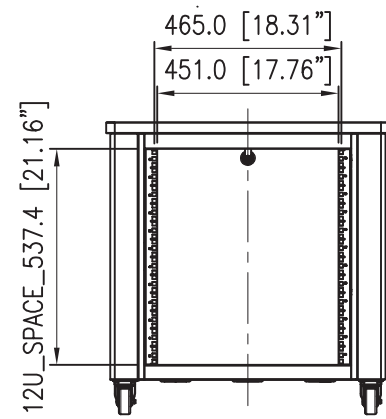

# 12U Quiet Office Mini Server Cabinet w/ Wood Finish, Casters and Fans

RKQMCAB12

TOP VIEW

SECTION A-A  
FRONT RAIL ADJUSTABLE TO  
95 [3.74"], 120 [4.7"], AND 145 [5.7"]  
FROM INSIDE OF FRONT DOOR

Air Filter Inserts  
3x-65MM CABLE GROMMET  
PASS-THROUGH  
BTM VIEW

Lockable Front  
- Enclosed Glass

FRONT VIEW

FRONT VIEW  
(Door removed for clarity)

SIDE VIEW

REAR VIEW

DeskTop  
REMOVABLE  
REAR ACCESS PANEL  
2.5" CASTERS