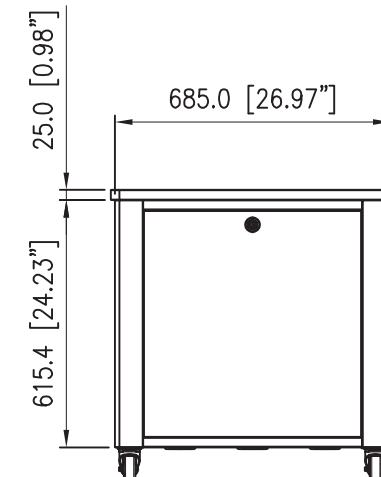

# 12U Quiet Office Mini Server Cabinet w/ Wood Finish, Casters and Fans

RKQMCAB12

TOP VIEW

SECTION A-A  
FRONT RAIL ADJUSTABLE TO  
95 [3.74"], 120 [4.7"], AND 145 [5.7"]  
FROM INSIDE OF FRONT DOOR

Air Filter Inserts  
3x-65MM CABLE GROMMET  
PASS-THROUGH  
BTM VIEW

Lockable Front  
- Enclosed Glass

FRONT VIEW

FRONT VIEW  
(Door removed for clarity)

SIDE VIEW

REAR VIEW

DeskTop  
REMOVABLE  
REAR ACCESS PANEL  
2.5" CASTERS