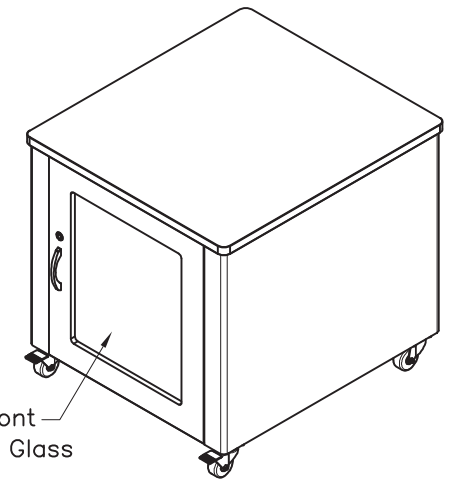

# 12U Quiet Office Mini Server Cabinet w/ Wood Finish, Casters and Fans

RKQMCAB12

TOP VIEW

SECTION A-A  
FRONT RAIL ADJUSTABLE TO  
95 [3.74"], 120 [4.7"], AND 145 [5.7"]  
FROM INSIDE OF FRONT DOOR

Air Filter Inserts  
3x-65MM CABLE GROMMET  
PASS-THROUGH  
BTM VIEW

Lockable Front  
- Enclosed Glass

FRONT VIEW

FRONT VIEW  
(Door removed for clarity)

SIDE VIEW

REAR VIEW

DeskTop  
REMOVABLE  
REAR ACCESS PANEL  
2.5" CASTERS