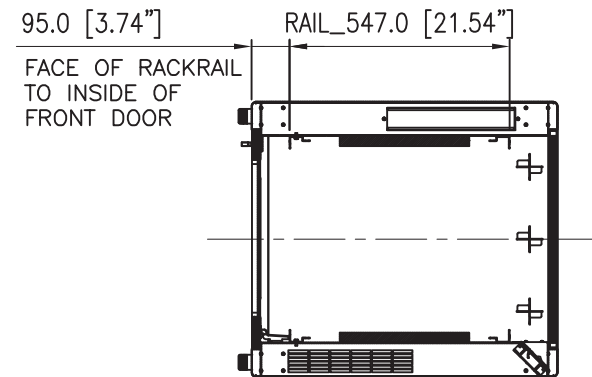

# 12U Quiet Office Mini Server Cabinet w/ Wood Finish, Casters and Fans

RKQMCAB12

TOP VIEW

SECTION A-A  
FRONT RAIL ADJUSTABLE TO  
95 [3.74"], 120 [4.7"], AND 145 [5.7"]  
FROM INSIDE OF FRONT DOOR

Air Filter Inserts  
3x-65MM CABLE GROMMET  
PASS-THROUGH  
BTM VIEW

Lockable Front  
- Enclosed Glass

FRONT VIEW

FRONT VIEW  
(Door removed for clarity)

SIDE VIEW

REAR VIEW

DeskTop  
REMOVABLE  
REAR ACCESS PANEL  
2.5" CASTERS