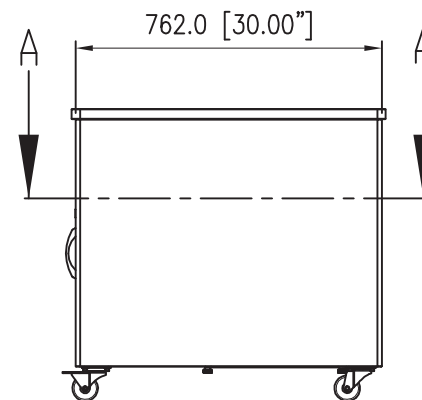

# 12U Quiet Office Mini Server Cabinet w/ Wood Finish, Casters and Fans

RKQMCAB12

TOP VIEW

SECTION A-A  
FRONT RAIL ADJUSTABLE TO  
95 [3.74"], 120 [4.7"], AND 145 [5.7"]  
FROM INSIDE OF FRONT DOOR

Air Filter Inserts  
3x-65MM CABLE GROMMET  
PASS-THROUGH  
BTM VIEW

Lockable Front  
- Enclosed Glass

FRONT VIEW

FRONT VIEW  
(Door removed for clarity)

SIDE VIEW

REAR VIEW

DeskTop  
REMOVABLE  
REAR ACCESS PANEL  
2.5" CASTERS