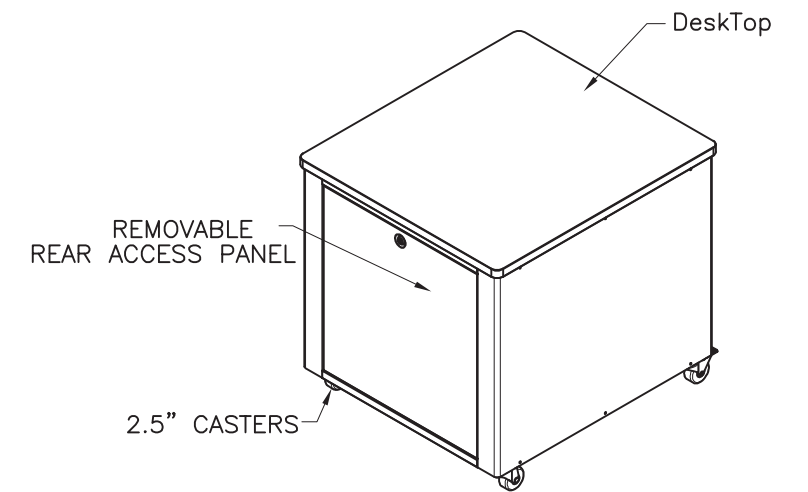

# 12U Quiet Office Mini Server Cabinet w/ Wood Finish, Casters and Fans

RKQMCAB12

TOP VIEW

SECTION A-A  
FRONT RAIL ADJUSTABLE TO  
95 [3.74"], 120 [4.7"], AND 145 [5.7"]  
FROM INSIDE OF FRONT DOOR

Air Filter Inserts  
3x-65MM CABLE GROMMET  
PASS-THROUGH  
BTM VIEW

Lockable Front  
- Enclosed Glass

FRONT VIEW

FRONT VIEW  
(Door removed for clarity)

SIDE VIEW

REAR VIEW

DeskTop  
REMOVABLE  
REAR ACCESS PANEL  
2.5" CASTERS