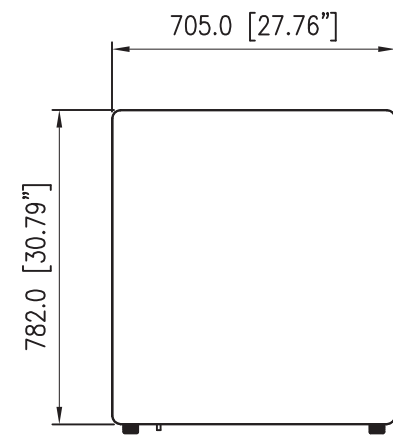

# 12U Quiet Office Mini Server Cabinet w/ Wood Finish, Casters and Fans

RKQMCAB12

TOP VIEW

SECTION A-A  
FRONT RAIL ADJUSTABLE TO  
95 [3.74"], 120 [4.7"], AND 145 [5.7"]  
FROM INSIDE OF FRONT DOOR

Air Filter Inserts  
3x-65MM CABLE GROMMET  
PASS-THROUGH  
BTM VIEW

Lockable Front  
- Enclosed Glass

FRONT VIEW

FRONT VIEW  
(Door removed for clarity)

SIDE VIEW

REAR VIEW

DeskTop  
REMOVABLE  
REAR ACCESS PANEL  
2.5" CASTERS