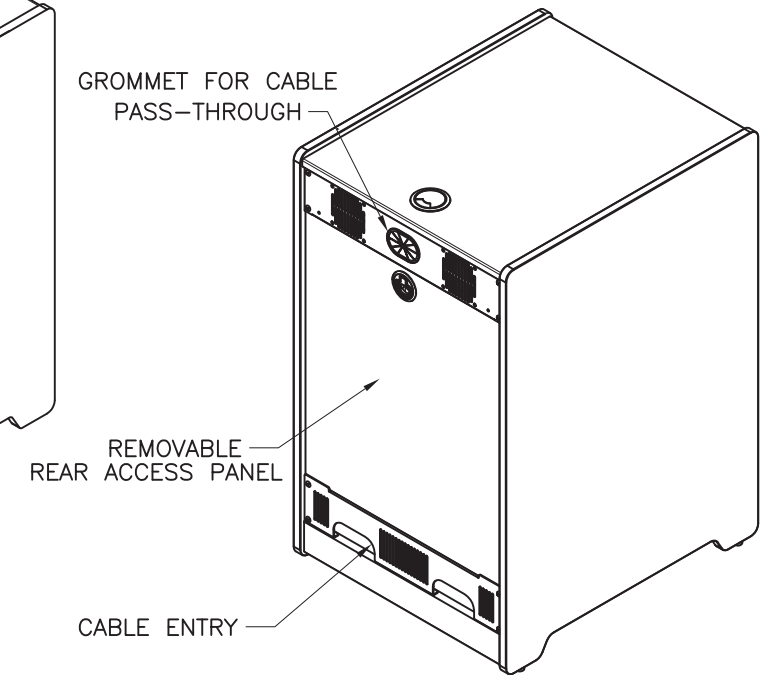

12U Office Mini Server Cabinet w/ Wood Finish and Casters

RKWOODCAB12

SECTION B-B
FRONT RAIL ADJUSTABLE TO 39 [1.5"], 64 [2.5"], AND 89 [3.5"] FROM INSIDE OF FRONT DOOR