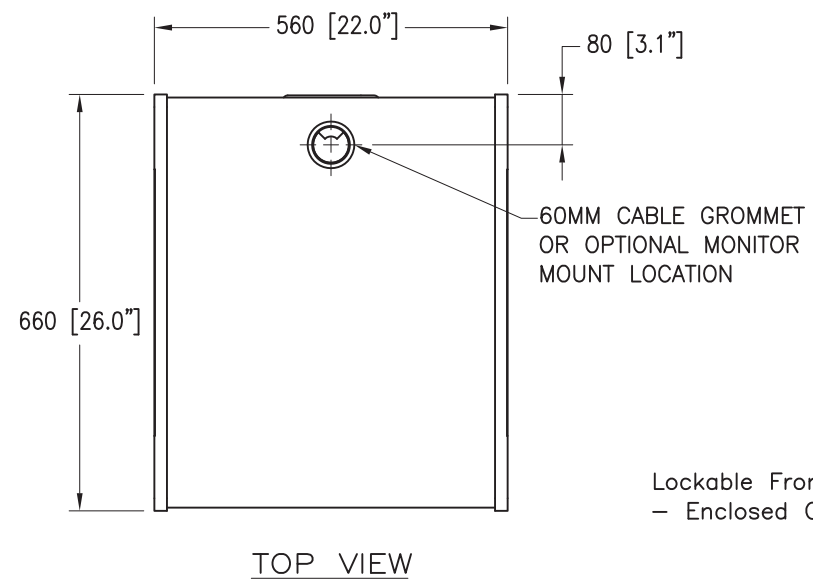

12U Office Mini Server Cabinet w/ Wood Finish and Casters

RKWOODCAB12

SECTION B-B
FRONT RAIL ADJUSTABLE TO 39 [1.5"], 64 [2.5"], AND 89 [3.5"] FROM INSIDE OF FRONT DOOR