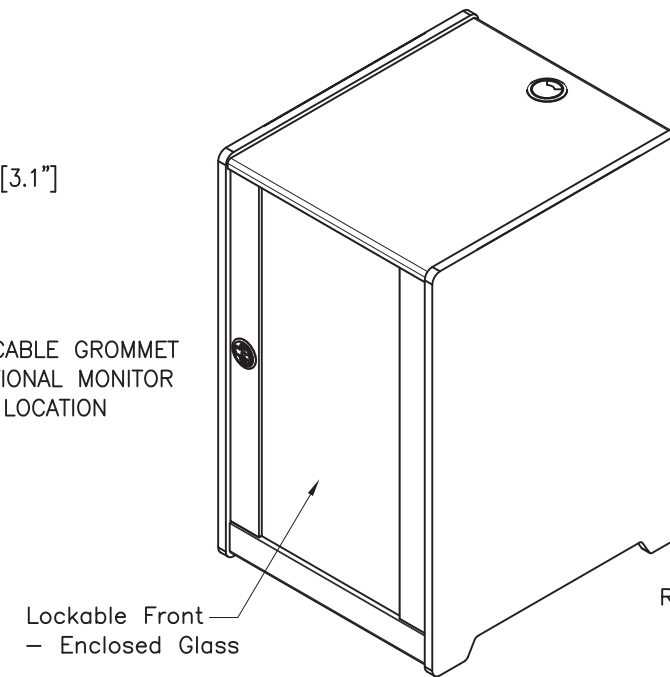

12U Office Mini Server Cabinet w/ Wood Finish and Casters

RKWOODCAB12

SECTION B-B
FRONT RAIL ADJUSTABLE TO 39 [1.5"], 64 [2.5"], AND 89 [3.5"] FROM INSIDE OF FRONT DOOR