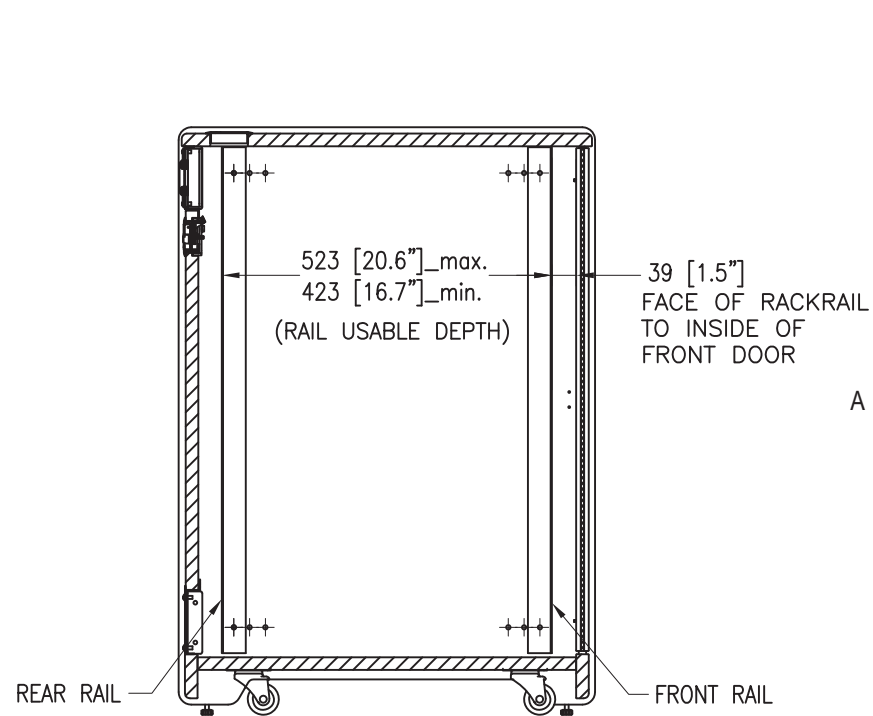

12U Office Mini Server Cabinet w/ Wood Finish and Casters

RKWOODCAB12

SECTION B-B
FRONT RAIL ADJUSTABLE TO 39 [1.5"], 64 [2.5"], AND 89 [3.5"] FROM INSIDE OF FRONT DOOR