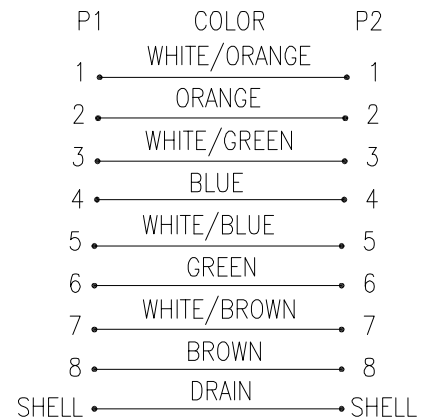

LENGTH(xx)

SPEC:

1. CABLE: CM TYPE 24AWG 4PR 75°C CAT.5E STP 350MHZ  
JACKET PVC COLOR: yy OD: 6.0mm
2. CONNECTOR: RJ45 8P8C TELEPHONE SHORT PLUG METAL SHELL  
GOLD PLATED CONTACTS.
3. MOLDING PVC COLOR: yy

NOTE: Complies with IEEE 802.3bt Type4 standard

PINOUT:

PART NUMBER	LENGTH (xx)	COLOR (yy)
S45PATCH6Inyy	152+20/-0	GR/BL/BK/GN/RD/OR/PL/WH
S45PATCH1yy	305+20/-0	GR/BL/BK/GN/RD/OR/PL/WH
S45PATCH2yy	610+20/-0	GR/BL/BK/GN/RD/OR/PL/WH
S45PATCH3yy	915+20/-0	GR/BL/BK/GN/RD/OR/PL/WH
S45PATCH4yy	1220+25/-0	GR/BL/BK/GN/RD/OR/PL/WH
S45PATCH5yy	1525+25/-0	GR/BL/BK/GN/RD/OR/PL/WH
S45PATCH6yy	1830+25/-0	GR/BL/BK/GN/RD/OR/PL/WH
S45PATCH7yy	2135+30/-0	GR/BL/BK/GN/RD/OR/PL/WH
S45PATCH8yy	2440+30/-0	GR/BL/BK/GN/RD/OR/PL/WH
S45PATCH9yy	2745+30/-0	GR/BL/BK/GN/RD/OR/PL/WH
S45PATCH10yy	3050+30/-0	GR/BL/BK/GN/RD/OR/PL/WH
S45PATCH12yy	3660+30/-0	GR/BL/BK/GN/RD/OR/PL/WH
S45PATCH14yy	4270+40/-0	GR/BL/BK/GN/RD/OR/PL/WH
S45PATCH15yy	4574+40/-0	GR/BL/BK/GN/RD/OR/PL/WH