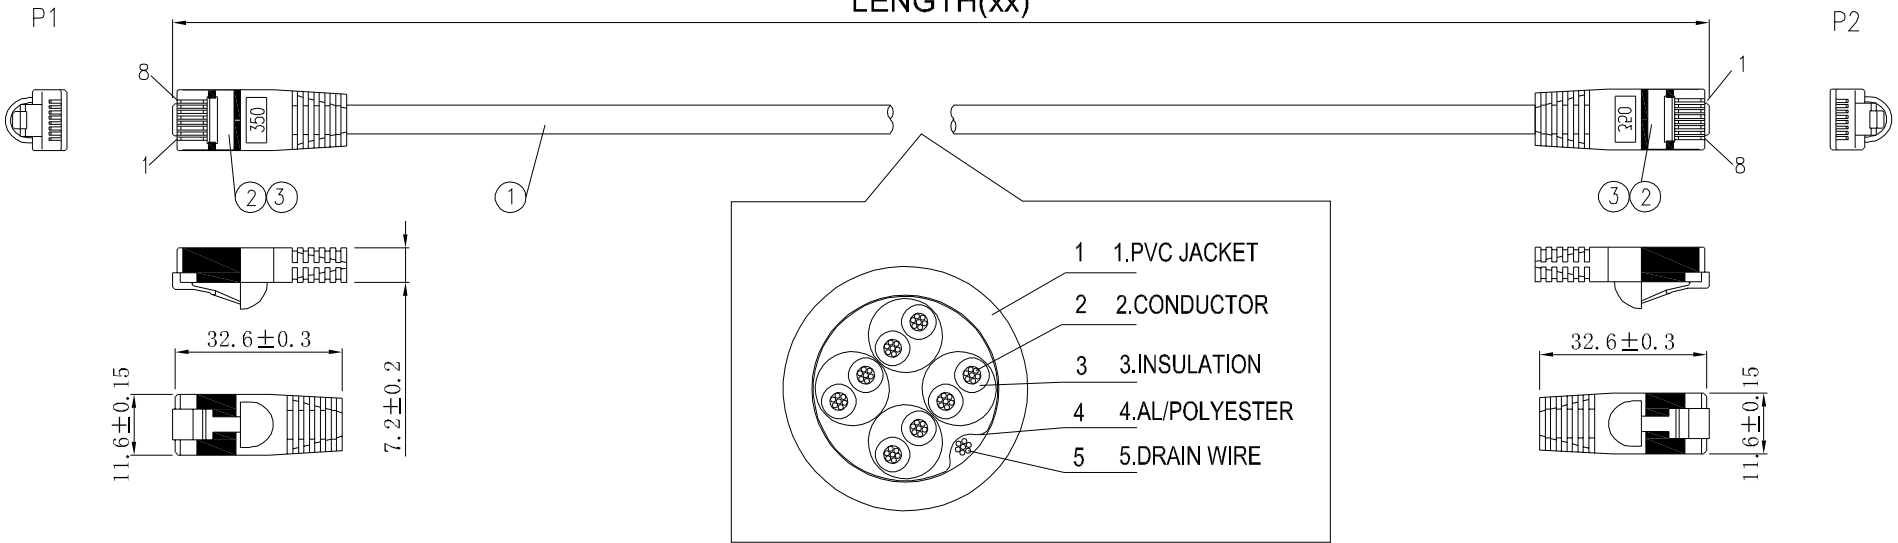

LENGTH(xx)

SPEC:

1. CABLE: CM TYPE 24AWG 4PR 75°C CAT.5E STP 350MHZ  
JACKET PVC COLOR: yy OD: 6.0mm
2. CONNECTOR: RJ45 8P8C TELEPHONE SHORT PLUG METAL SHELL  
GOLD PLATED CONTACTS.
3. MOLDING PVC COLOR: yy

NOTE: Complies with IEEE 802.3bt Type4 standard

PINOUT:

PART NUMBER	LENGTH (xx)	COLOR (yy)
S45PATCH6Inyy	152+20/-0	GR/BL/BK/GN/RD/OR/PL/WH
S45PATCH1yy	305+20/-0	GR/BL/BK/GN/RD/OR/PL/WH
S45PATCH2yy	610+20/-0	GR/BL/BK/GN/RD/OR/PL/WH
S45PATCH3yy	915+20/-0	GR/BL/BK/GN/RD/OR/PL/WH
S45PATCH4yy	1220+25/-0	GR/BL/BK/GN/RD/OR/PL/WH
S45PATCH5yy	1525+25/-0	GR/BL/BK/GN/RD/OR/PL/WH
S45PATCH6yy	1830+25/-0	GR/BL/BK/GN/RD/OR/PL/WH
S45PATCH7yy	2135+30/-0	GR/BL/BK/GN/RD/OR/PL/WH
S45PATCH8yy	2440+30/-0	GR/BL/BK/GN/RD/OR/PL/WH
S45PATCH9yy	2745+30/-0	GR/BL/BK/GN/RD/OR/PL/WH
S45PATCH10yy	3050+30/-0	GR/BL/BK/GN/RD/OR/PL/WH
S45PATCH12yy	3660+30/-0	GR/BL/BK/GN/RD/OR/PL/WH
S45PATCH14yy	4270+40/-0	GR/BL/BK/GN/RD/OR/PL/WH
S45PATCH15yy	4574+40/-0	GR/BL/BK/GN/RD/OR/PL/WH

THIRD ANGLE PROJECTION

GENERAL NOTES

DIMENSIONS ARE IN MM - DO NOT SCALE  
THIS DOCUMENT CONTAINS CONFIDENTIAL, PROPRIETARY INFORMATION THAT IS PROPERTY OF STARTECH.COM

StarTech.com

PRODUCT ID	S45PATCHxyyy		
DESCRIPTION	CAT 5e CABLE - SHIELDED		
REV: A	DO NOT SCALE	SHEET : 1 OF: 1	DATE: 06/11/2020