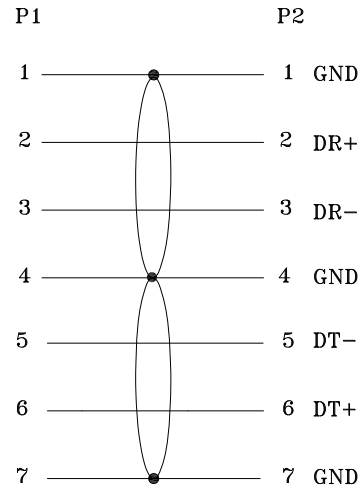

WIRE CONNECTION:

ROHS

- 100% OPEN / SHORT / INSULATING TEST
- INSULATION TEST: 2MΩ

THIRD ANGLE PROJECTION

StarTech.com

GENERAL NOTES

DIMENSIONS ARE IN MM - DO NOT SCALE
 THIS DOCUMENT CONTAINS CONFIDENTIAL, PROPRIETARY INFORMATION THAT IS PROPERTY OF STARTECH.COM

PRODUCT ID	SATA12
DESCRIPTION	12in SATA Serial ATA Cable
DO NOT SCALE	SHEET: 1 OF: 1
	UPLOAD DATE: 4/08/2021

COMPONENTS	DESCRIPTION	Q'TY
1	CABLE Serial ATA Cable, UL2725, (26AWG*2C+AM+2D)*2PCS. Flat CableA, RED Color, 2.2*7.8, Insulator Material: FM-PE	1
2	SA07F SATA 7P Female, Insulator: Black P.B.T UL94V-0 Contact: Copper Alloy 15" Gold Plated	2
3	Hood PVC Molded Color:Black	2