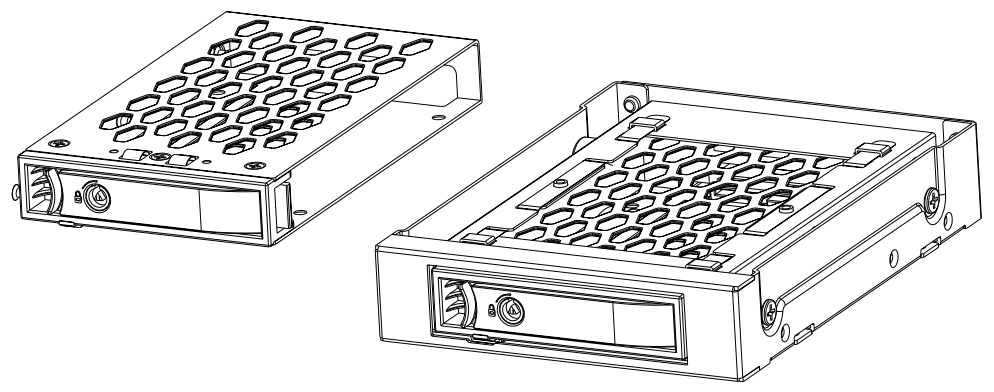

8 7 6 5 4 3 2 1

F
E
D
C
B
A

THIRD ANGLE PROJECTION

GENERAL NOTES

DIMENSIONS ARE IN MM - DO NOT SCALE
THIS DOCUMENT CONTAINS CONFIDENTIAL, PROPRIETARY INFORMATION THAT IS PROPERTY OF STARTECH.COM

PRODUCT ID	SATBP125VP		
DESCRIPTION	2.5" SATA Drive Hot Swap Bay for 3.5" Front Bay - Anti-Vibration		
DO NOT SCALE	SHEET: 1 OF: 1	UPLOAD DATE: 11/30/2021	