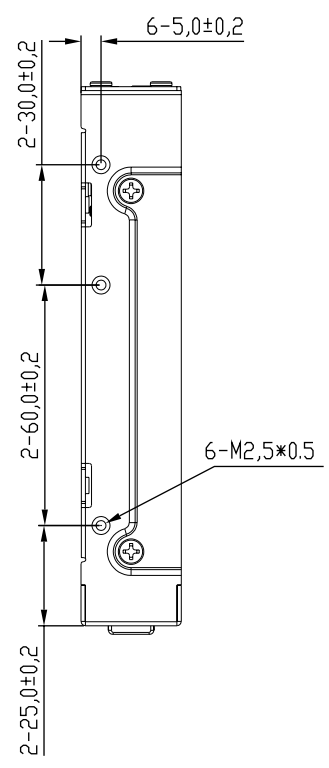

8 7 6 5 4 3 2 1

F
E
D
C
B
A

THIRD ANGLE PROJECTION

GENERAL NOTES

DIMENSIONS ARE IN MM - DO NOT SCALE
THIS DOCUMENT CONTAINS CONFIDENTIAL, PROPRIETARY INFORMATION THAT IS PROPERTY OF STARTECH.COM

PRODUCT ID	SATBP125VP		
DESCRIPTION	2.5" SATA Drive Hot Swap Bay for 3.5" Front Bay - Anti-Vibration		
DO NOT SCALE	SHEET: 1 OF: 1	UPLOAD DATE: 11/30/2021	

8 7 6 5 4 3 2 1