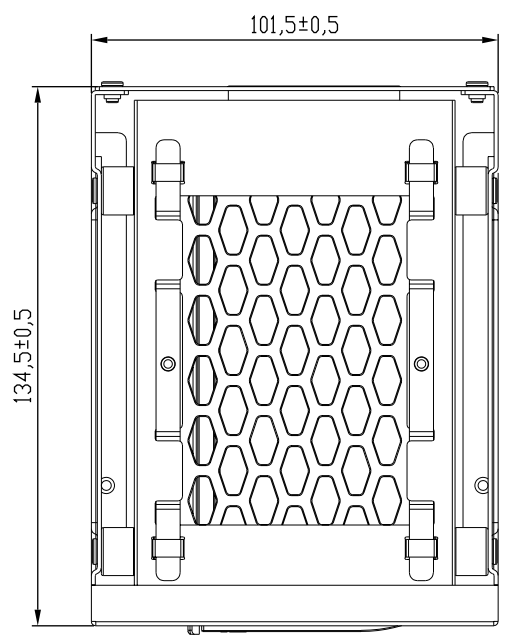

8 7 6 5 4 3 2 1

F
E
D
C
B
A

THIRD ANGLE PROJECTION

GENERAL NOTES

DIMENSIONS ARE IN MM - DO NOT SCALE
THIS DOCUMENT CONTAINS CONFIDENTIAL, PROPRIETARY INFORMATION THAT IS PROPERTY OF STARTECH.COM

PRODUCT ID	SATBP125VP		
DESCRIPTION	2.5" SATA Drive Hot Swap Bay for 3.5" Front Bay - Anti-Vibration		
DO NOT SCALE	SHEET: 1 OF: 1	UPLOAD DATE: 11/30/2021	

8 7 6 5 4 3 2 1