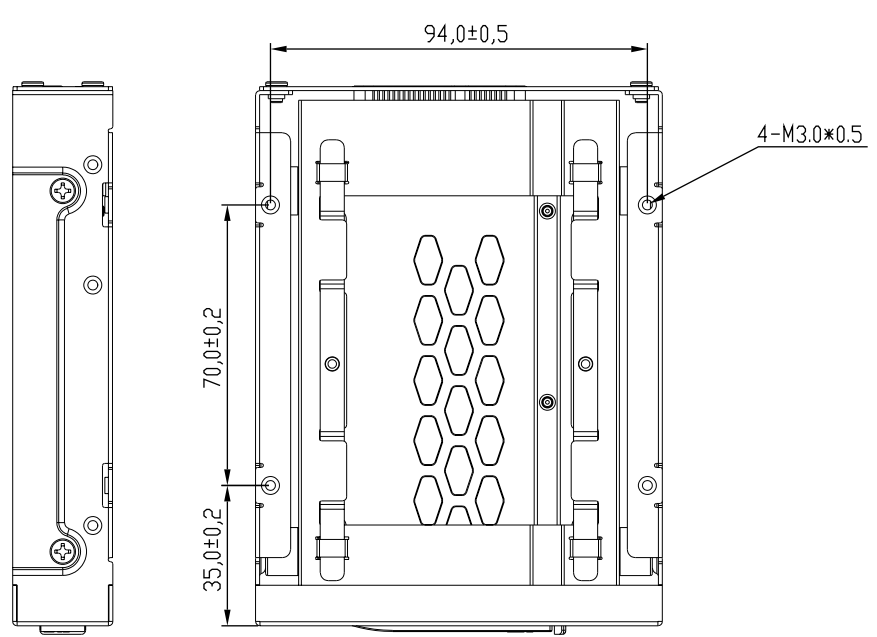

8 7 6 5 4 3 2 1

F
E
D
C
B
A

THIRD ANGLE PROJECTION

GENERAL NOTES

DIMENSIONS ARE IN MM - DO NOT SCALE
THIS DOCUMENT CONTAINS CONFIDENTIAL, PROPRIETARY INFORMATION THAT IS PROPERTY OF STARTECH.COM

PRODUCT ID	SATBP125VP		
DESCRIPTION	2.5" SATA Drive Hot Swap Bay for 3.5" Front Bay - Anti-Vibration		
DO NOT SCALE	SHEET: 1 OF: 1	UPLOAD DATE: 11/30/2021	

8 7 6 5 4 3 2 1