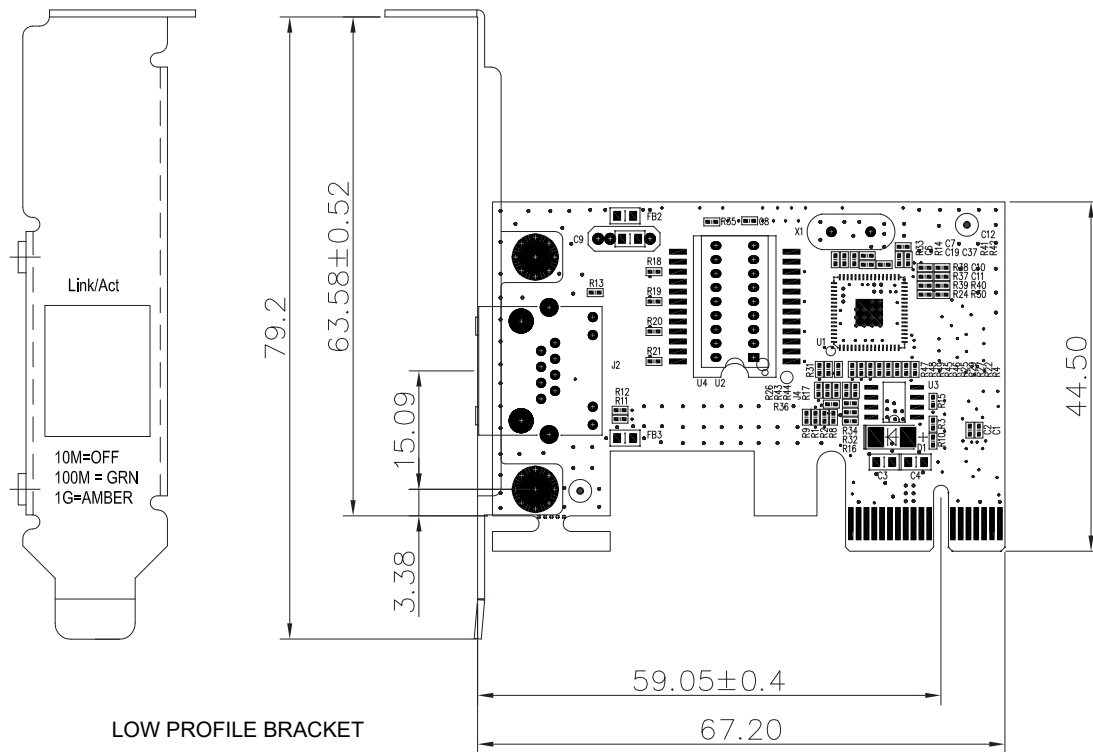

FULL BRACKET

LOW PROFILE BRACKET

THIRD ANGLE PROJECTION

GENERAL NOTES

DIMENSIONS ARE IN MM - DO NOT SCALE
 THIS DOCUMENT CONTAINS CONFIDENTIAL,
 PROPRIETARY INFORMATION THAT IS
 PROPERTY OF STARTECH.COM

StarTech.com

PRODUCT ID	ST1000SPEXI		
DESCRIPTION	1-Port Gigabit Ethernet Network Card - PCI Express, Intel I210 NIC		
DO NOT SCALE	SHEET: 1 OF: 1	UPLOAD DATE: 08/10/2020	