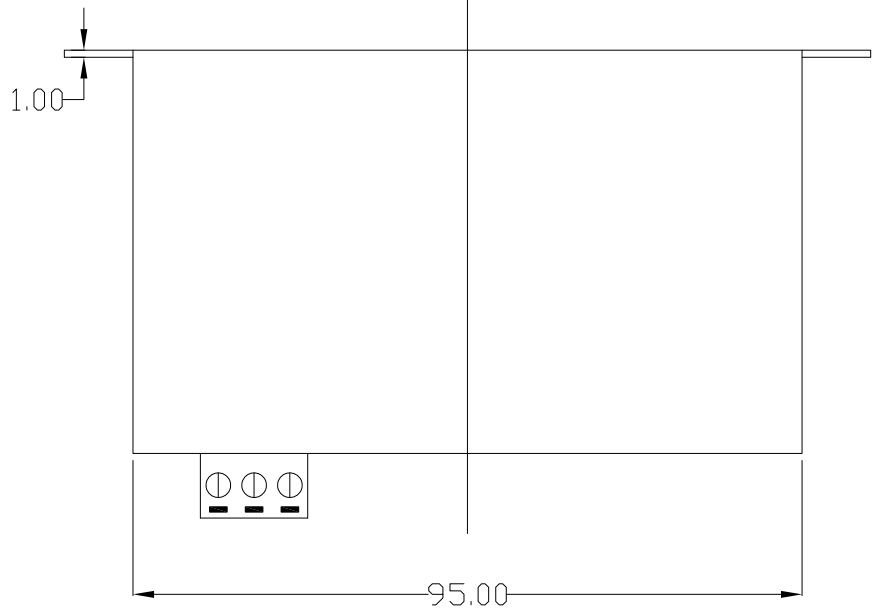

DIN RAIL CLIP

THIRD ANGLE PROJECTION

GENERAL NOTES

DIMENSIONS ARE IN MM - DO NOT SCALE  
 THIS DOCUMENT CONTAINS CONFIDENTIAL, PROPRIETARY INFORMATION THAT IS PROPERTY OF STARTECH.COM

PRODUCT ID	ST4200USBM		
DESCRIPTION	4-Port Industrial USB 2.0 Hub with ESD Protection		
REV: A	DO NOT SCALE	SHEET : 1 OF: 1	DATE: 07/07/2020