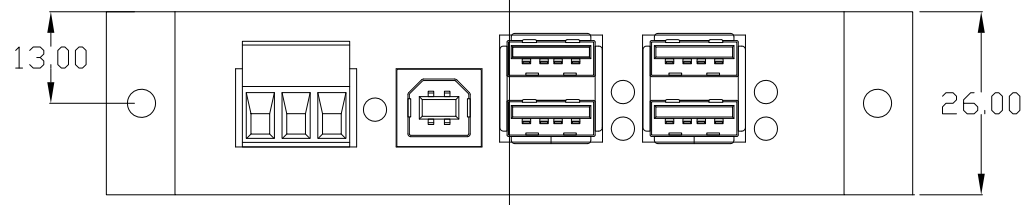

DIN RAIL CLIP

THIRD ANGLE PROJECTION

GENERAL NOTES

DIMENSIONS ARE IN MM - DO NOT SCALE  
 THIS DOCUMENT CONTAINS CONFIDENTIAL, PROPRIETARY INFORMATION THAT IS PROPERTY OF STARTECH.COM

PRODUCT ID	ST4200USBM		
DESCRIPTION	4-Port Industrial USB 2.0 Hub with ESD Protection		
REV: A	DO NOT SCALE	SHEET : 1 OF: 1	DATE: 07/07/2020