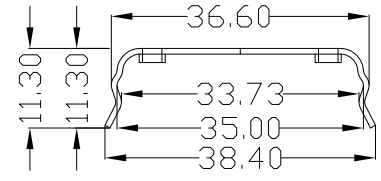

DIN RAIL CLIP

THIRD ANGLE PROJECTION

GENERAL NOTES

DIMENSIONS ARE IN MM - DO NOT SCALE  
 THIS DOCUMENT CONTAINS CONFIDENTIAL, PROPRIETARY INFORMATION THAT IS PROPERTY OF STARTECH.COM

PRODUCT ID	ST4200USBM		
DESCRIPTION	4-Port Industrial USB 2.0 Hub with ESD Protection		
REV: A	DO NOT SCALE	SHEET : 1 OF: 1	DATE: 07/07/2020