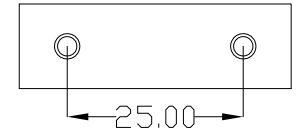

DIN RAIL CLIP

THIRD ANGLE PROJECTION

GENERAL NOTES

DIMENSIONS ARE IN MM - DO NOT SCALE  
 THIS DOCUMENT CONTAINS CONFIDENTIAL, PROPRIETARY INFORMATION THAT IS PROPERTY OF STARTECH.COM

PRODUCT ID	ST4200USBM		
DESCRIPTION	4-Port Industrial USB 2.0 Hub with ESD Protection		
REV: A	DO NOT SCALE	SHEET : 1 OF: 1	DATE: 07/07/2020