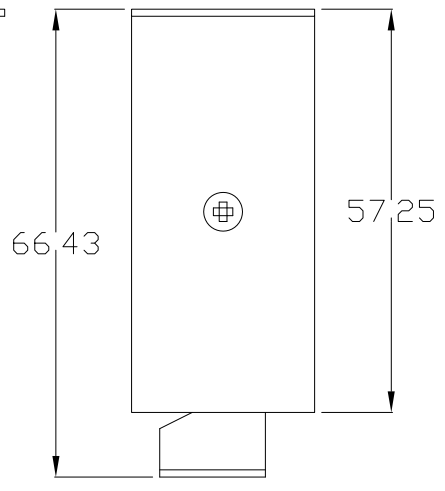

DIN RAIL CLIP

THIRD ANGLE PROJECTION

GENERAL NOTES

DIMENSIONS ARE IN MM - DO NOT SCALE  
 THIS DOCUMENT CONTAINS CONFIDENTIAL, PROPRIETARY INFORMATION THAT IS PROPERTY OF STARTECH.COM

PRODUCT ID	ST4200USBM		
DESCRIPTION	4-Port Industrial USB 2.0 Hub with ESD Protection		
REV: A	DO NOT SCALE	SHEET : 1 OF: 1	DATE: 07/07/2020