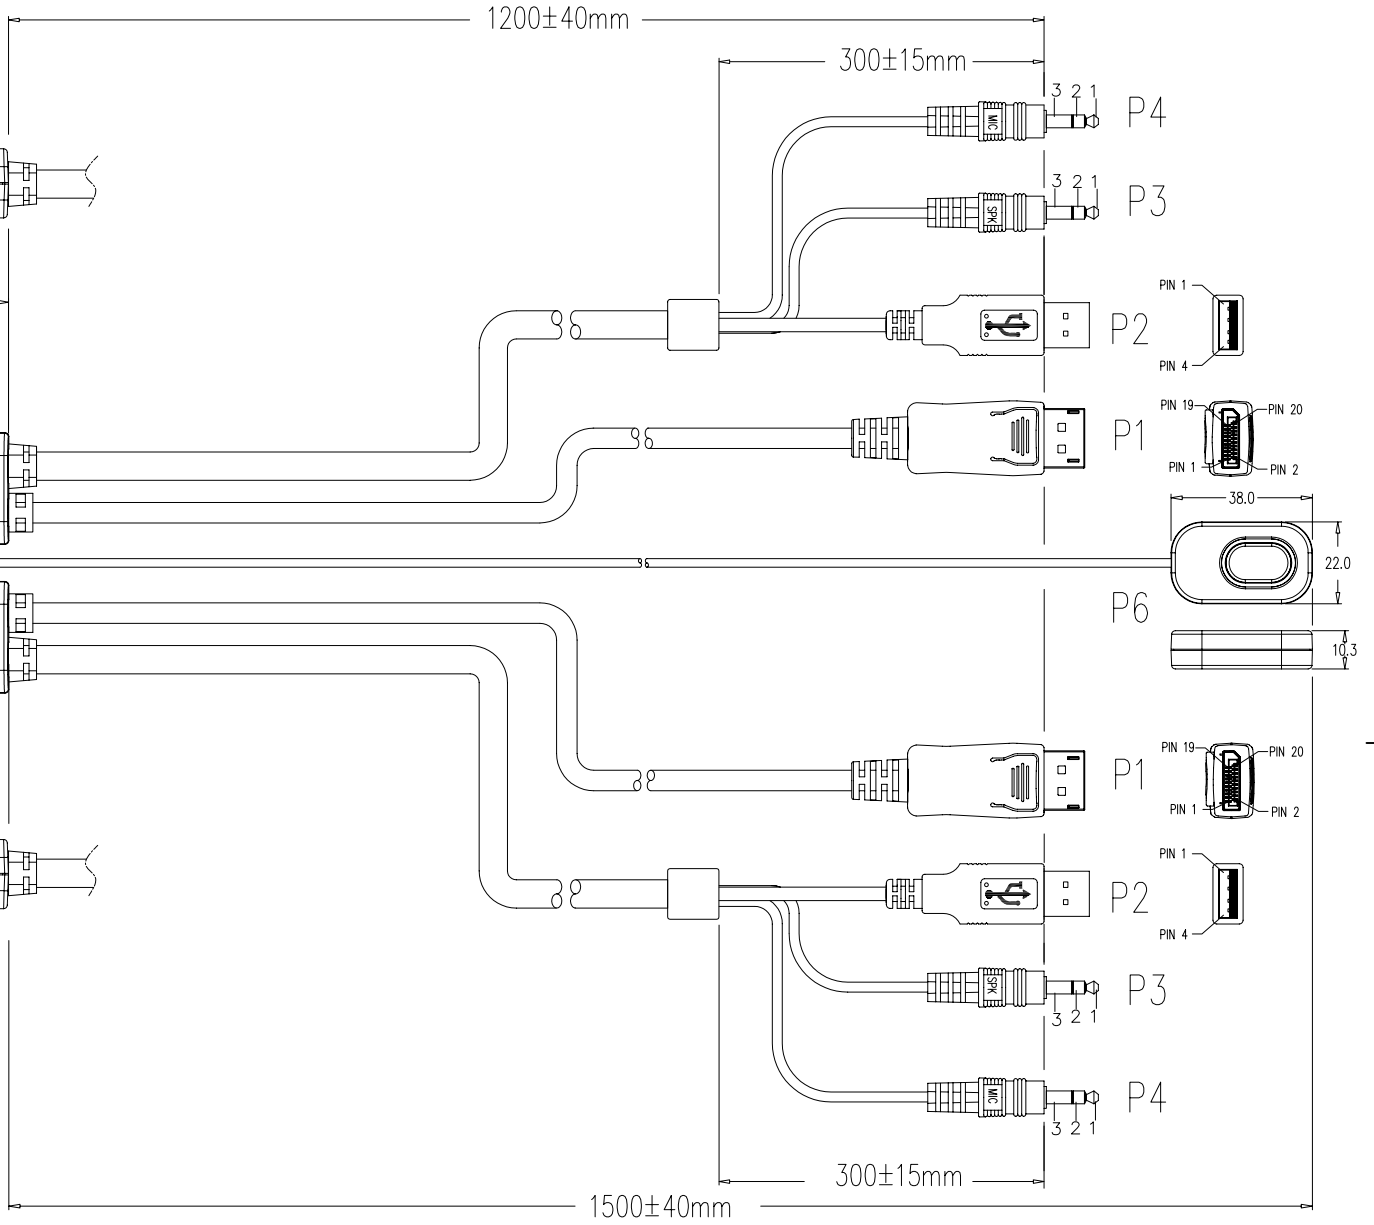

TOLERANCE: ±0.5mm

| ITEM. | DESCRIPTIONS | Q'TY |
|-------|-------------------------------------------|------|
| P6 | PUSH BUTTON | 1PCS |
| P5 | 2-PORT DP1.2 KVM SWITCH | 1PCS |
| P4 | 3.5mm STEREO PLUG MD TYPE/C:PANTONE 1775C | 2PCS |
| P3 | 3.5mm STEREO PLUG MD TYPE/C:PANTONE 358C | 2PCS |
| P2 | USB AM MD TYPE/C:BLACK | 2PCS |
| P1 | DisplayPort PLUG ASSY TYPE/C:BLACK | 2PCS |

THIRD ANGLE PROJECTION

GENERAL NOTES
 DIMENSIONS ARE IN MM - DO NOT SCALE
 THIS DOCUMENT CONTAINS CONFIDENTIAL, PROPRIETARY INFORMATION THAT IS PROPERTY OF STARTECH.COM

| | |
|------------------|---------------------------------------------------------------|
| PRODUCT ID | SV211DPUA4K |
| DESCRIPTION | 2 Port USB 4K60Hz DisplayPort KVM Switch with Built-In Cables |
| REV: A | DO NOT SCALE |
| SHEET : 1 | OF: 1 |
| DATE: 04/27/2020 | |