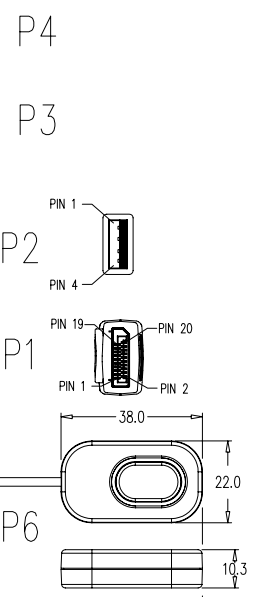

TOLERANCE: ±0.5mm

| ITEM. | DESCRIPTIONS | Q'TY |
|-------|-------------------------------------------|------|
| P6 | PUSH BUTTON | 1PCS |
| P5 | 2-PORT DP1.2 KVM SWITCH | 1PCS |
| P4 | 3.5mm STEREO PLUG MD TYPE/C:PANTONE 1775C | 2PCS |
| P3 | 3.5mm STEREO PLUG MD TYPE/C:PANTONE 358C | 2PCS |
| P2 | USB AM MD TYPE/C:BLACK | 2PCS |
| P1 | DisplayPort PLUG ASSY TYPE/C:BLACK | 2PCS |

THIRD ANGLE PROJECTION

GENERAL NOTES
 DIMENSIONS ARE IN MM - DO NOT SCALE
 THIS DOCUMENT CONTAINS CONFIDENTIAL, PROPRIETARY INFORMATION THAT IS PROPERTY OF STARTECH.COM

| | |
|------------------|---------------------------------------------------------------|
| PRODUCT ID | SV211DPUA4K |
| DESCRIPTION | 2 Port USB 4K60Hz DisplayPort KVM Switch with Built-In Cables |
| REV: A | DO NOT SCALE |
| SHEET : 1 | OF: 1 |
| DATE: 04/27/2020 | |